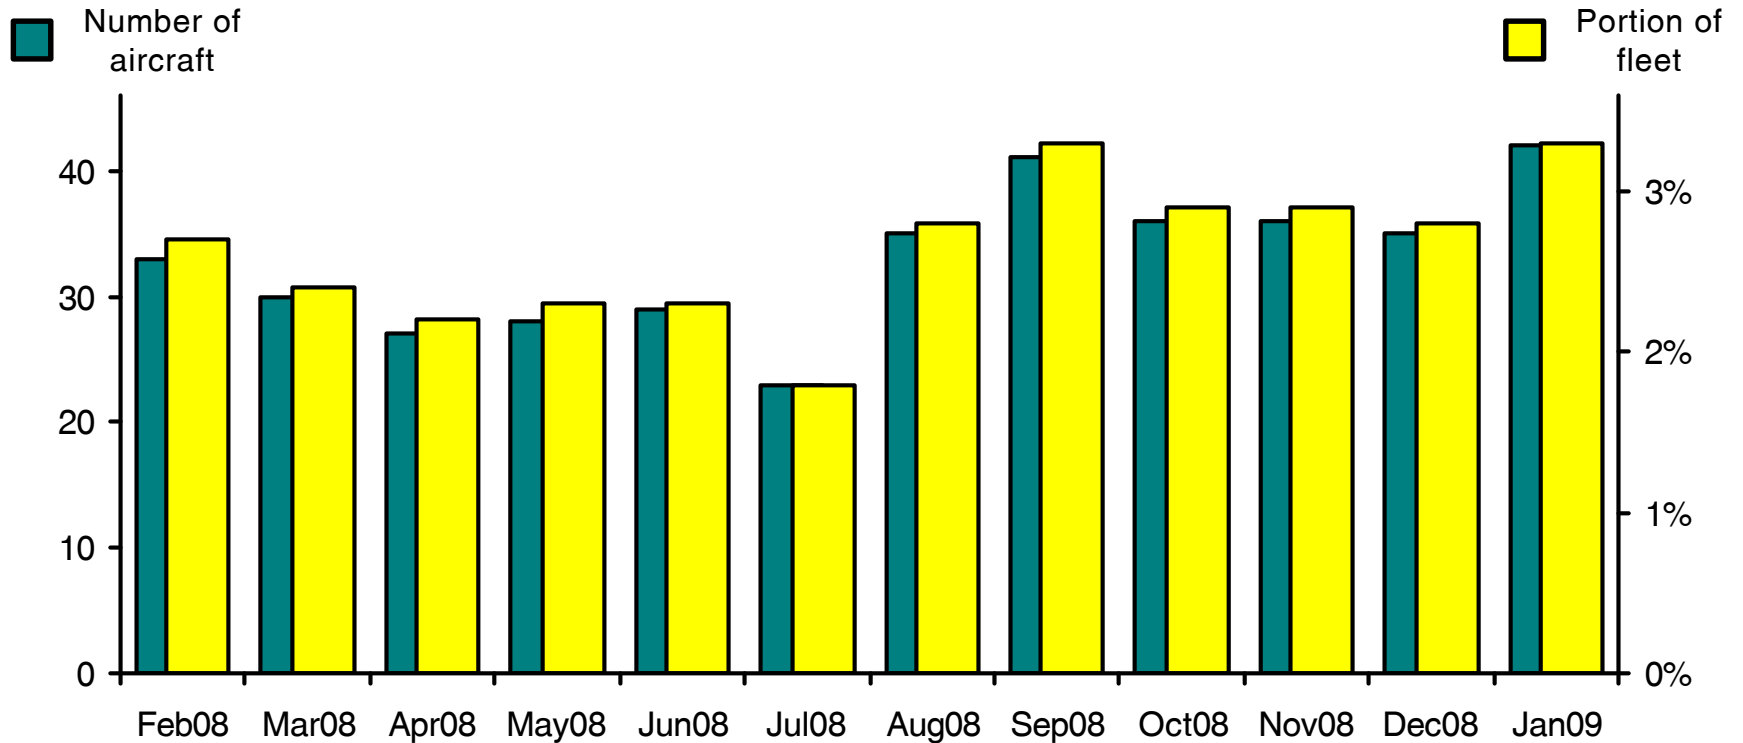

WORLDWIDE COMMERCIAL TRANSPORT AIRCRAFT AVAILABILITY

Boeing B747 Aircraft Availability

Aircraft available (Feb08-Jan09)

33 30 27 28 29 23 35 41 36 36 35 42

Source: Airfax®