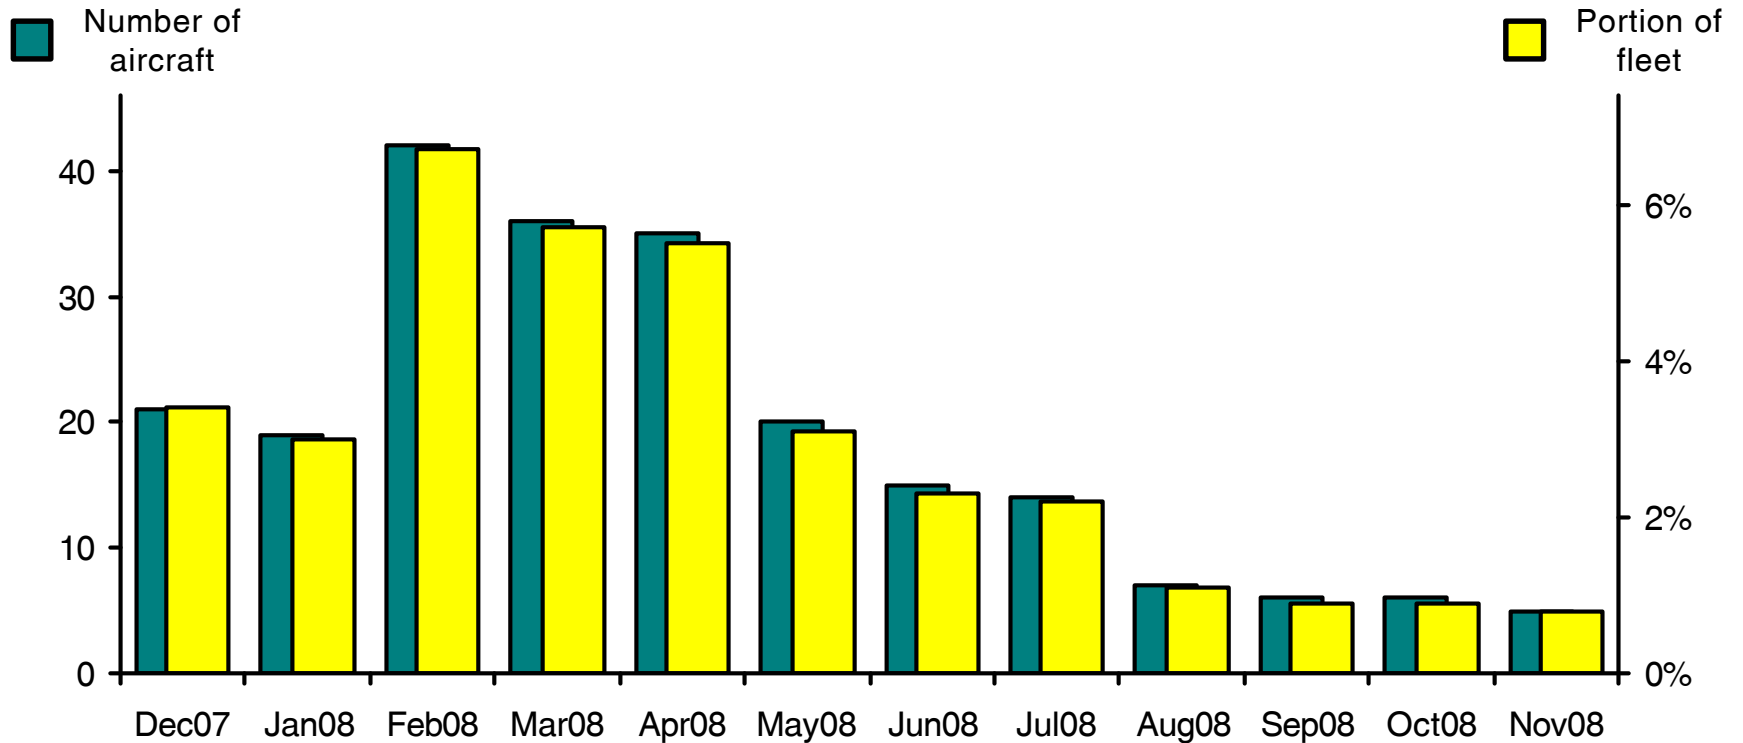

WORLDWIDE COMMERCIAL TRANSPORT AIRCRAFT AVAILABILITY

DeHavilland DHC-8 Aircraft Availability

Aircraft available (Dec07-Nov08)

21 19 42 36 35 20 15 14 7 6 6 5

Source: Airfax®