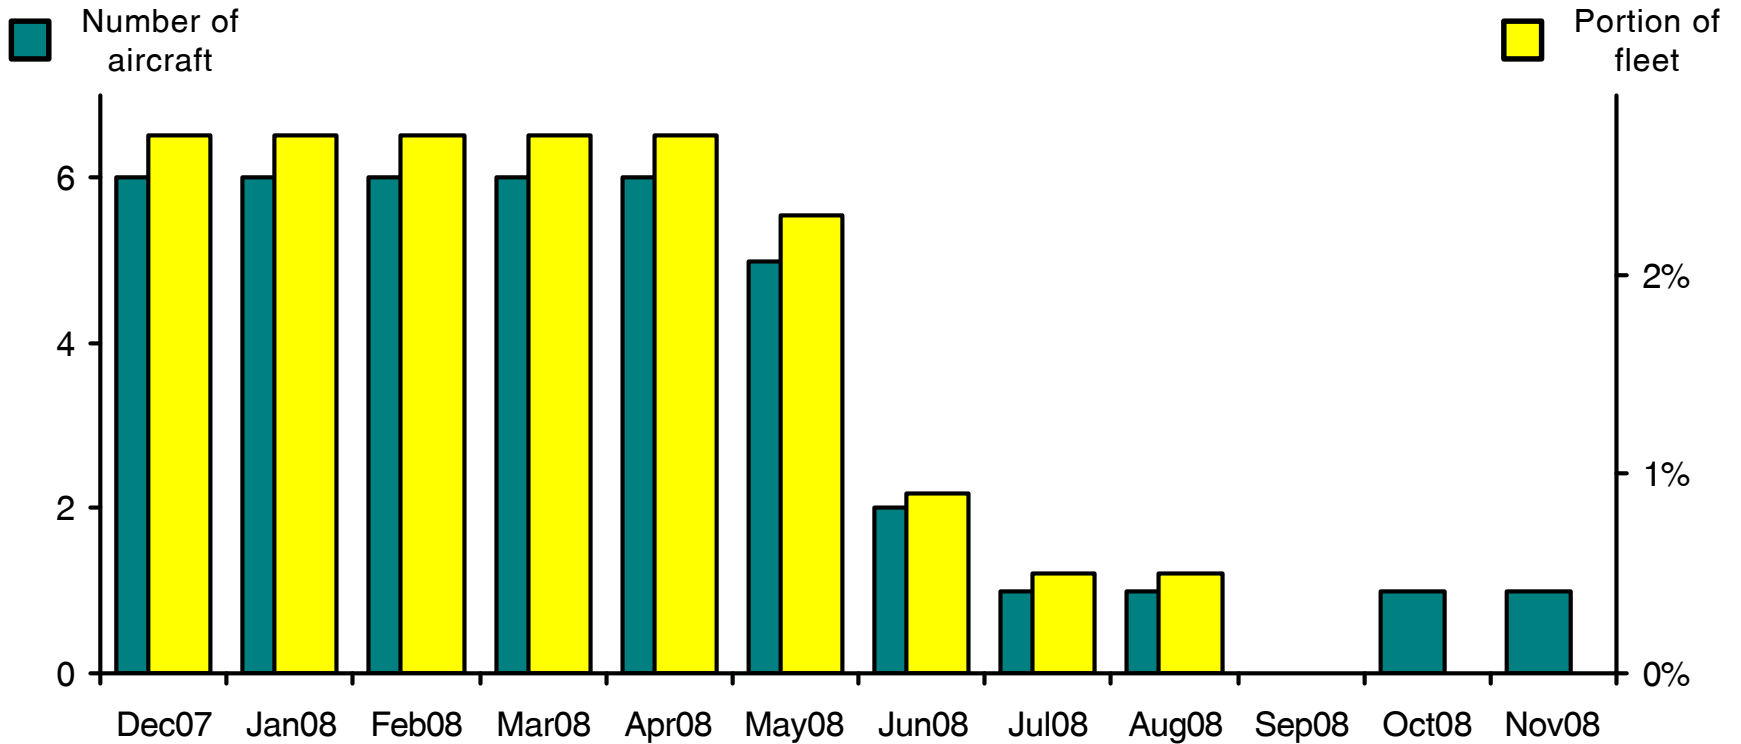

WORLDWIDE COMMERCIAL TRANSPORT AIRCRAFT AVAILABILITY

Lockheed L1011 Tristar Aircraft Availability

Aircraft available (Dec07-Nov08)

6 6 6 6 6 5 2 1 1 0 1 1