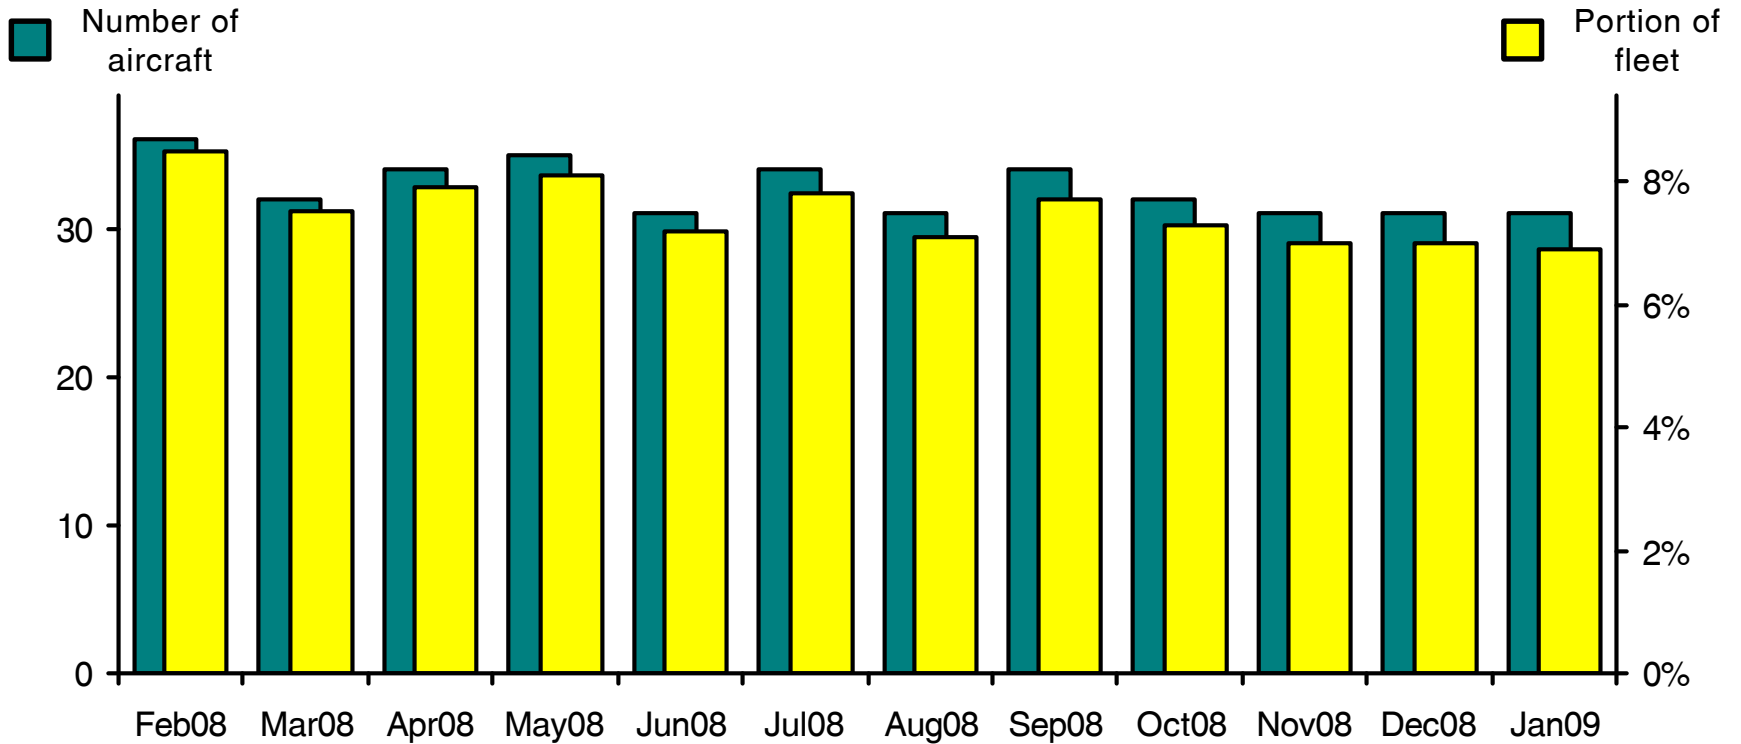

# WORLDWIDE COMMERCIAL TRANSPORT AIRCRAFT AVAILABILITY

## BAe 146/RJ Aircraft Availability

Aircraft available (Feb08-Jan09)

36 32 34 35 31 34 31 34 32 31 31 31

Source: Airfax®