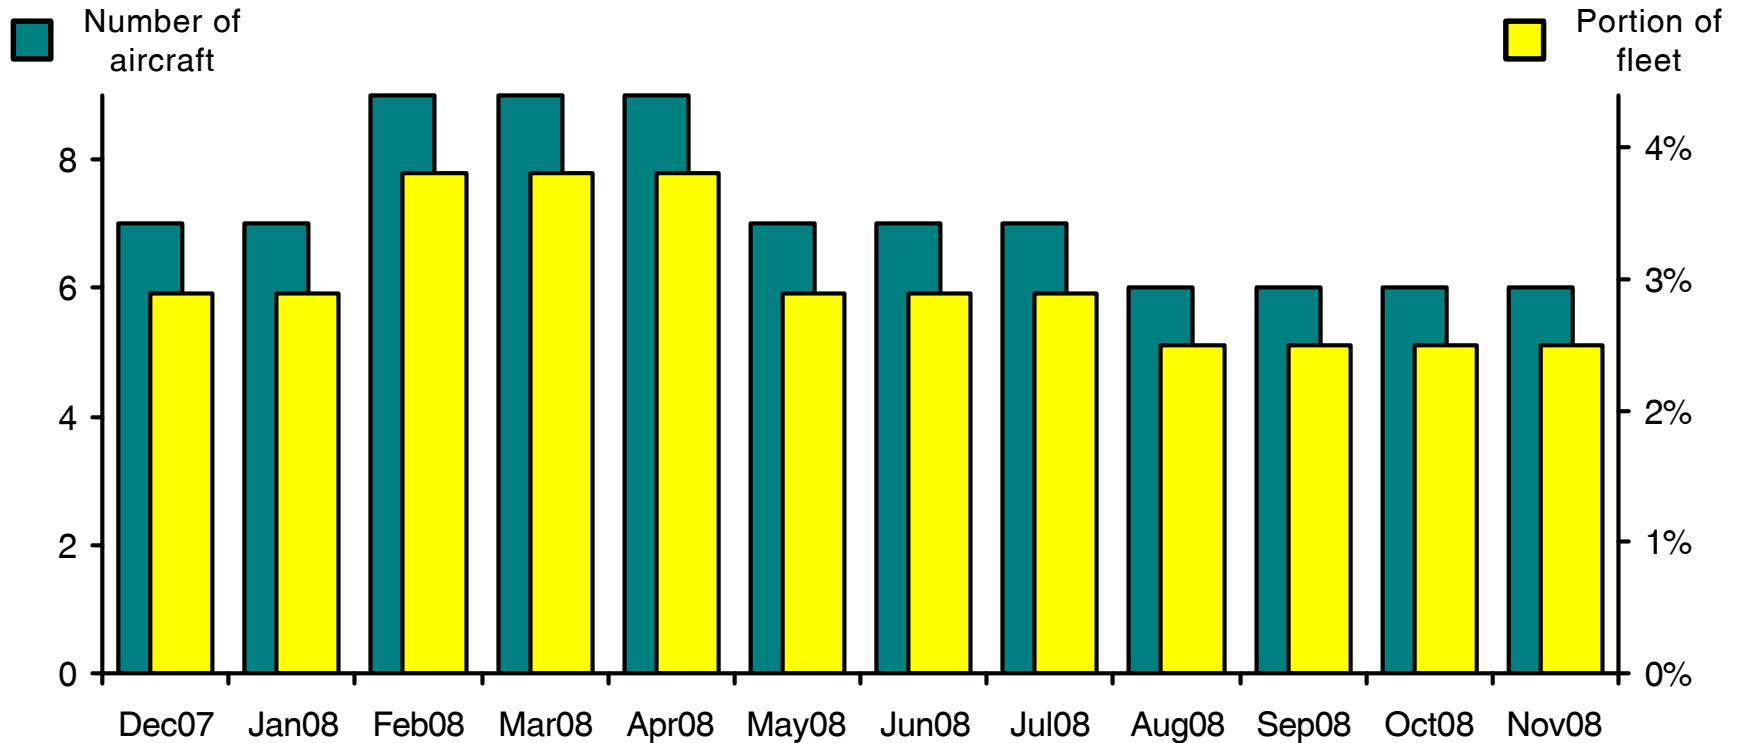

WORLDWIDE COMMERCIAL TRANSPORT AIRCRAFT AVAILABILITY

BAe 748 / ATP Aircraft Availability

Aircraft available (Dec07-Nov08)

7 7 9 9 9 7 7 7 6 6 6 6

Source: Airfax®