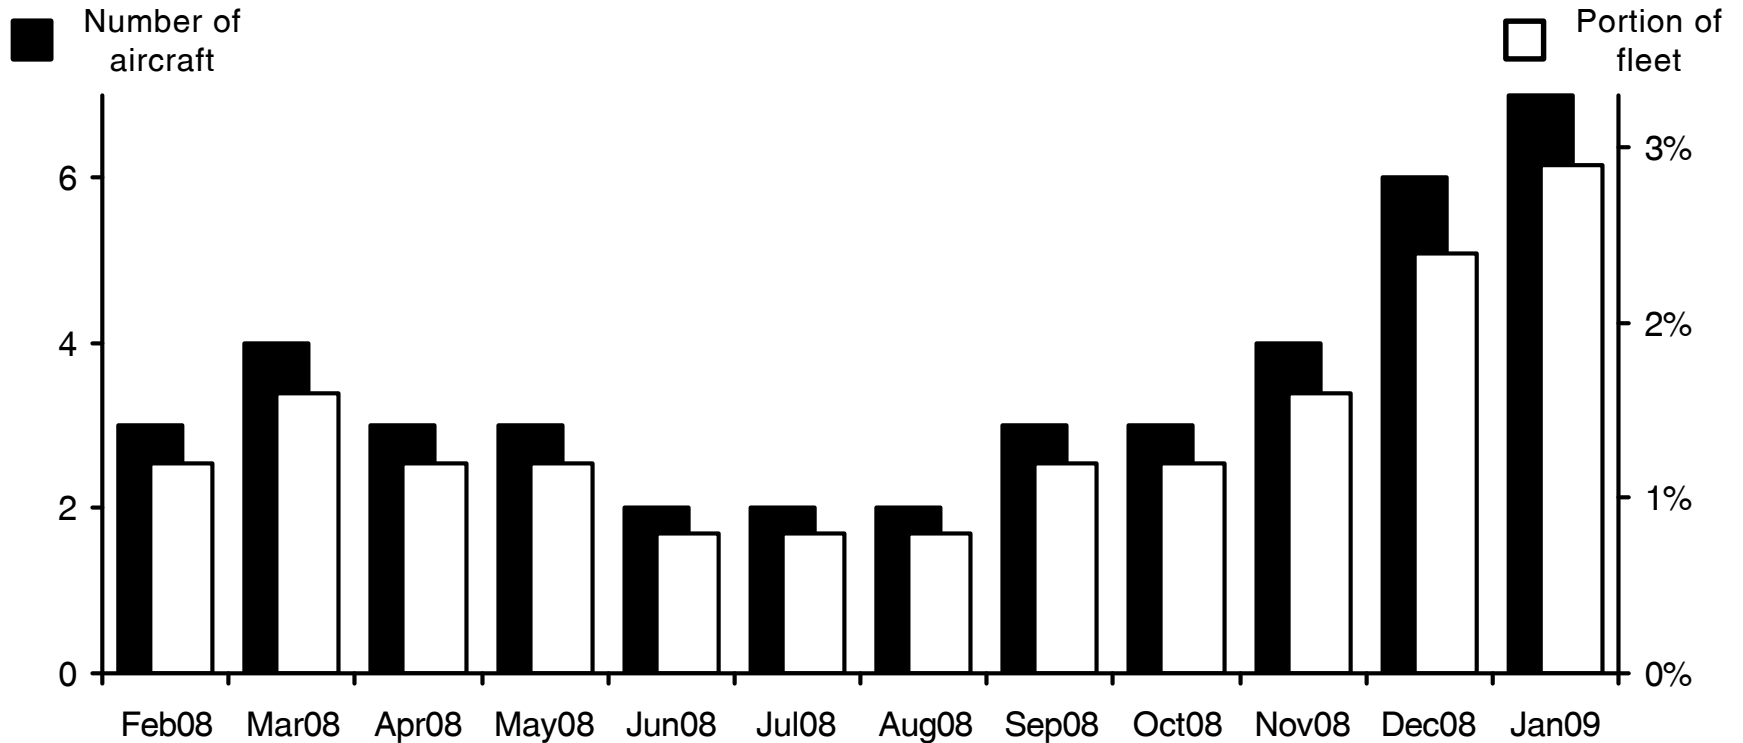

WORLDWIDE COMMERCIAL TRANSPORT AIRCRAFT AVAILABILITY

Airbus A310 Aircraft Availability

Aircraft available (Feb08-Jan09)

3 4 3 3 2 2 2 3 3 4 6 7

Source: Airfax®