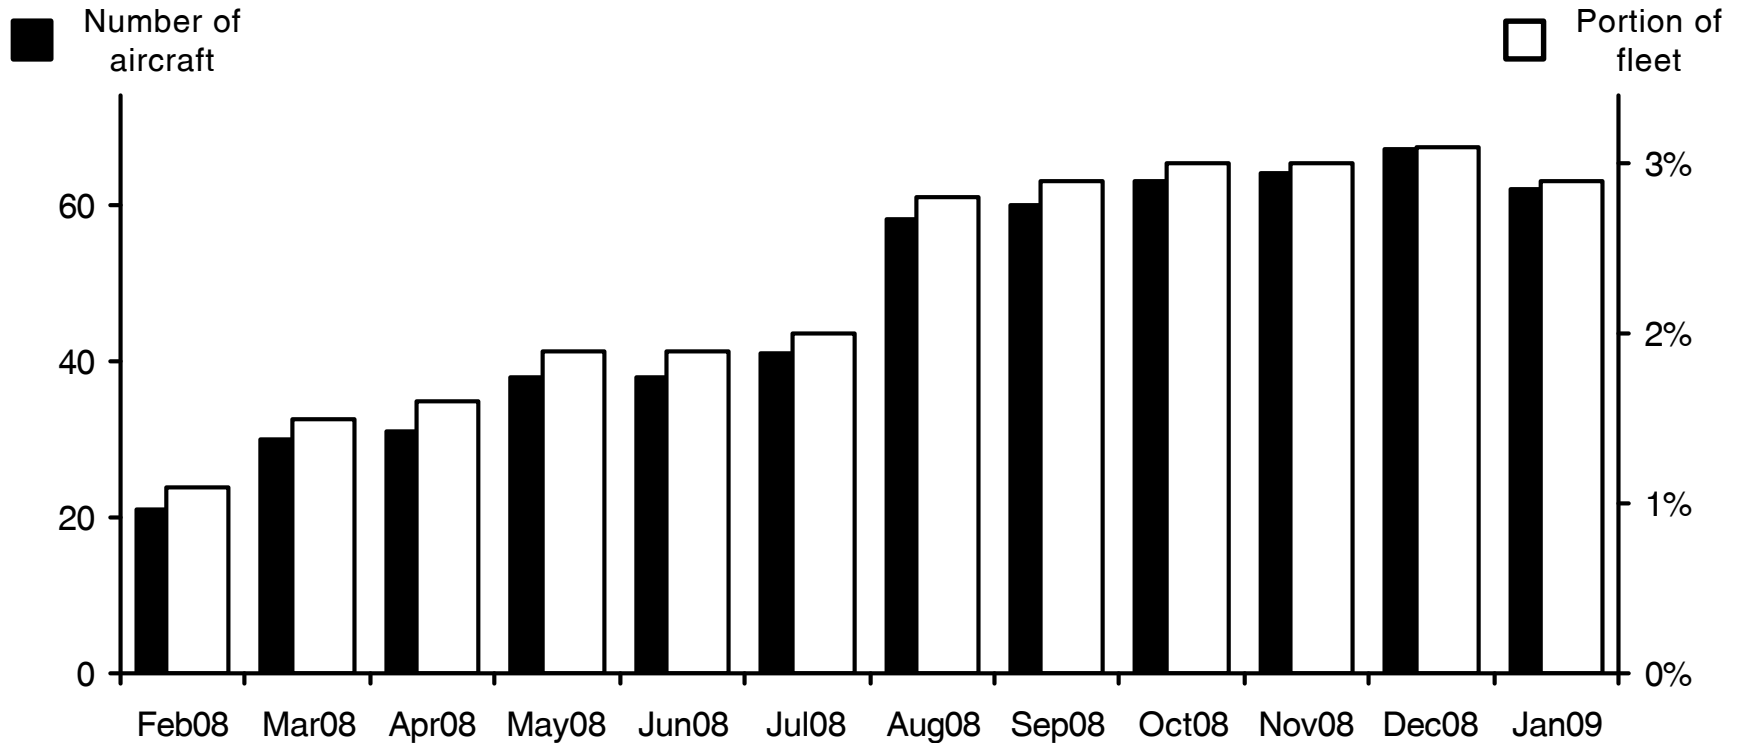

WORLDWIDE COMMERCIAL TRANSPORT AIRCRAFT AVAILABILITY

Airbus A319 / A320 / A321 Aircraft Availability

Aircraft available (Feb08-Jan09)

21 30 31 38 38 41 58 60 63 64 67 62

Source: Airfax®