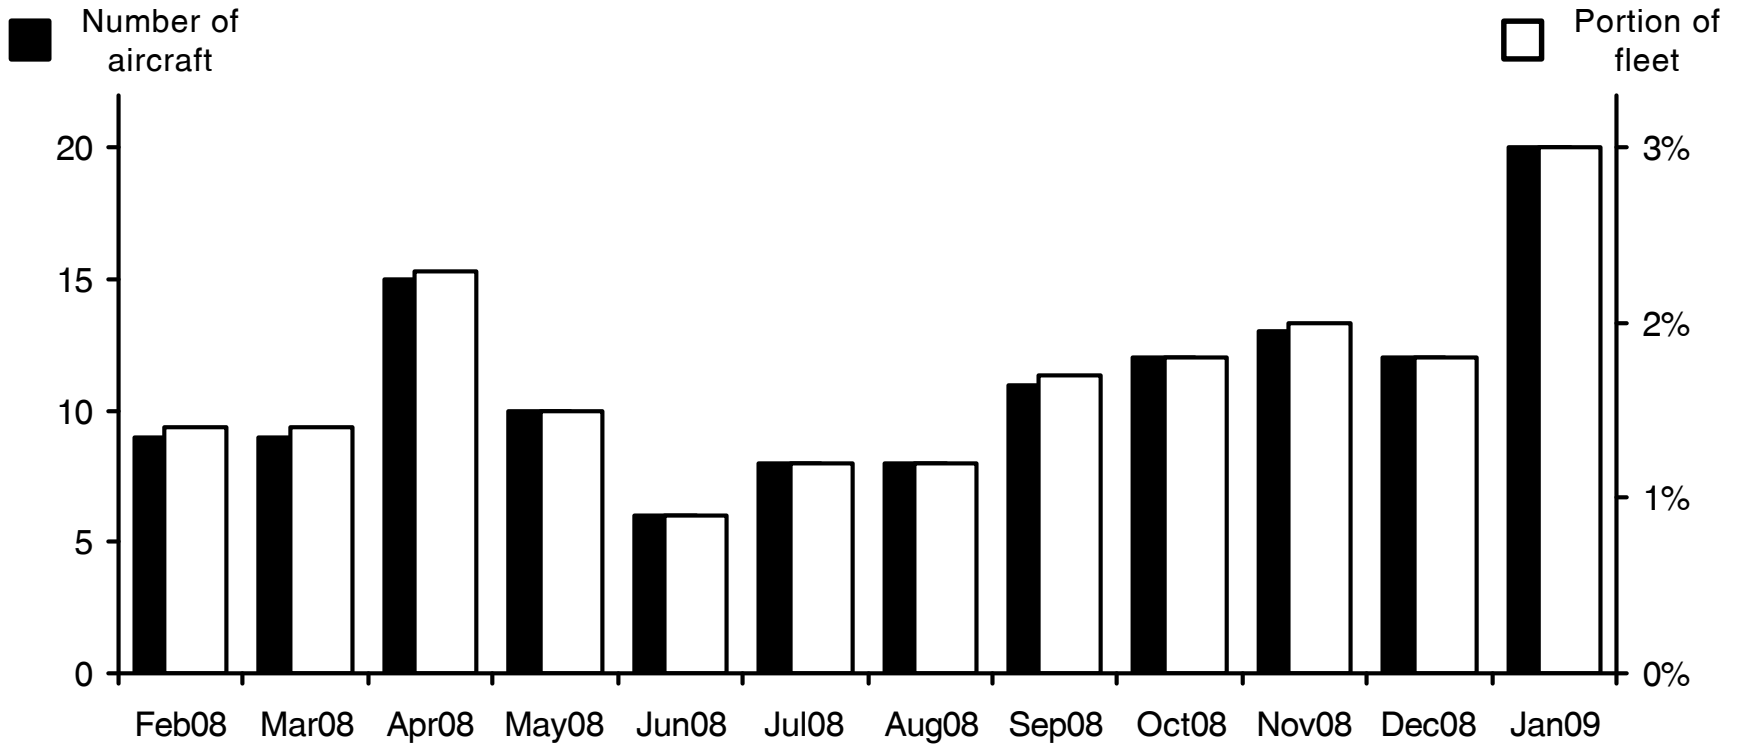

WORLDWIDE COMMERCIAL TRANSPORT AIRCRAFT AVAILABILITY

ATR 42 / 72 Aircraft Availability

Aircraft available (Feb08-Jan09)

9 9 15 10 6 8 8 11 12 13 12 20

Source: Airfax®