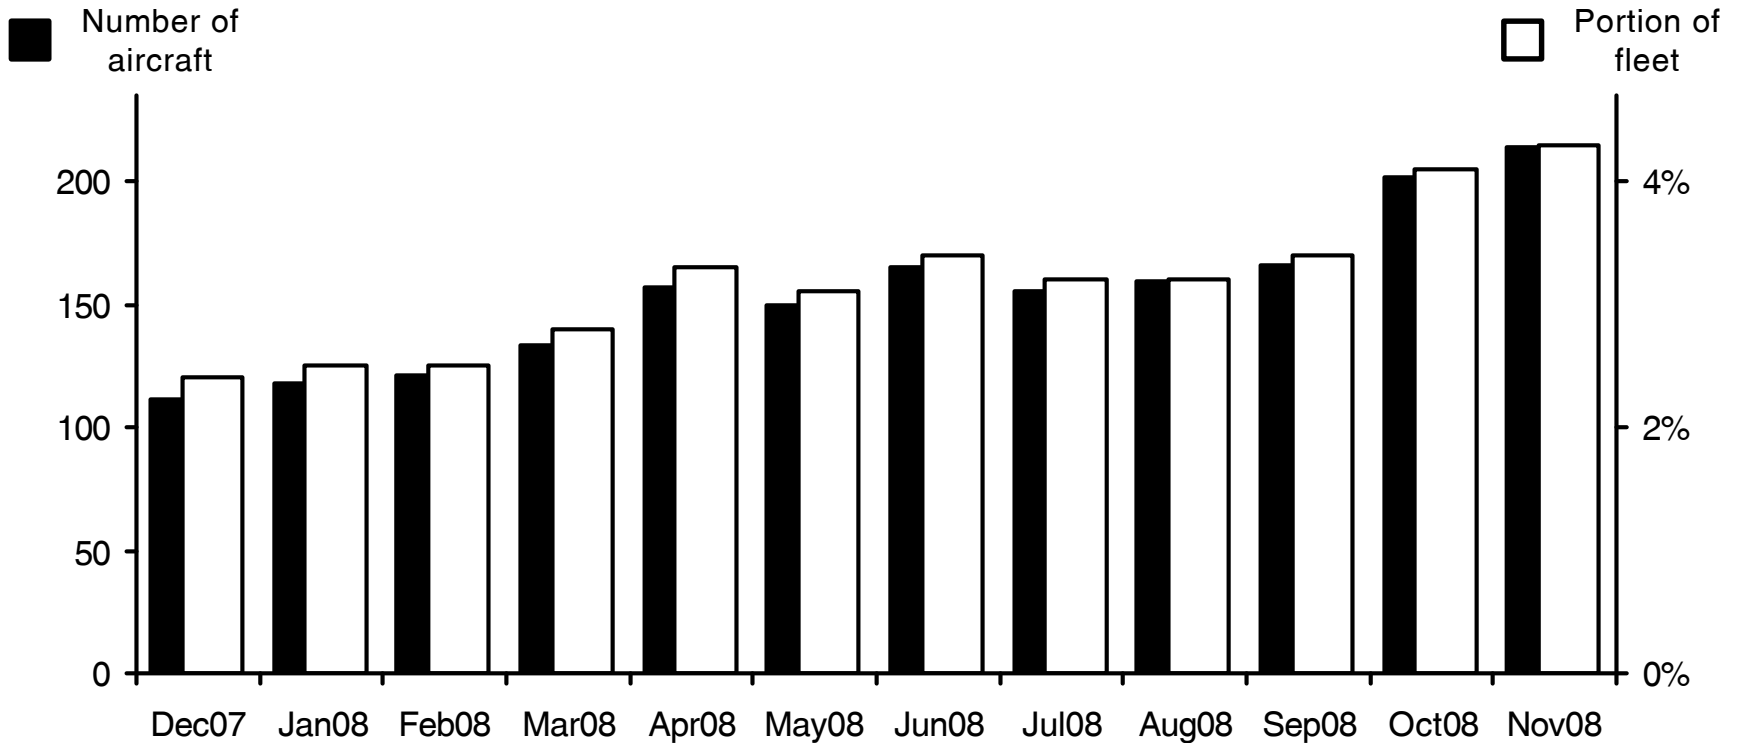

WORLDWIDE COMMERCIAL TRANSPORT AIRCRAFT AVAILABILITY

Boeing B737 Aircraft Availability

Aircraft available (Dec07-Nov08)

111 118 121 133 157 150 165 155 159 166 202 214

Source: Airfax®