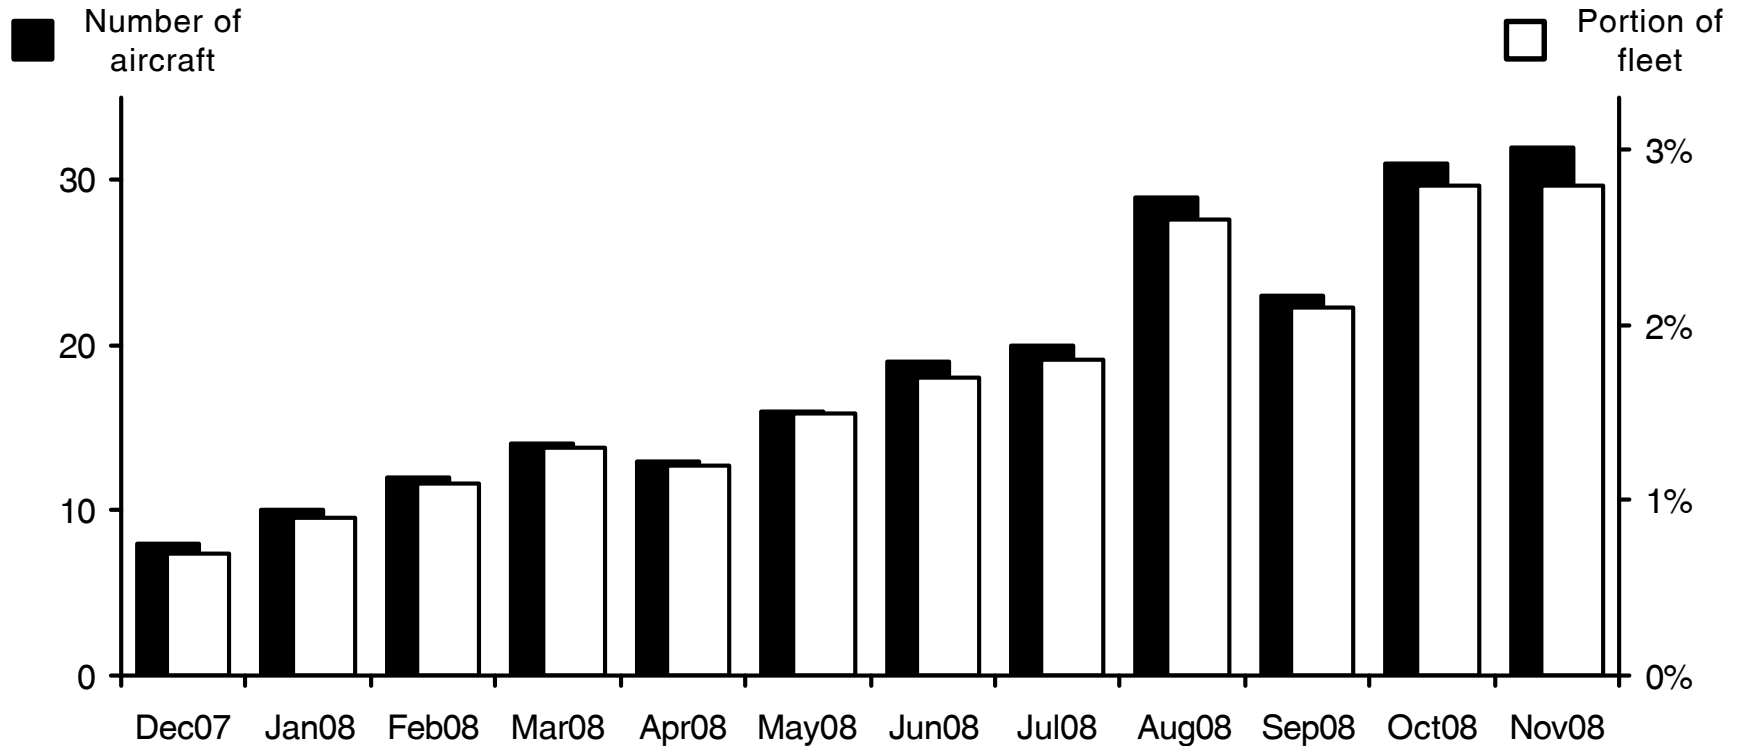

WORLDWIDE COMMERCIAL TRANSPORT AIRCRAFT AVAILABILITY

Boeing B757 Aircraft Availability

Aircraft available (Dec07-Nov08)

8 10 12 14 13 16 19 20 29 23 31 32

Source: Airfax®