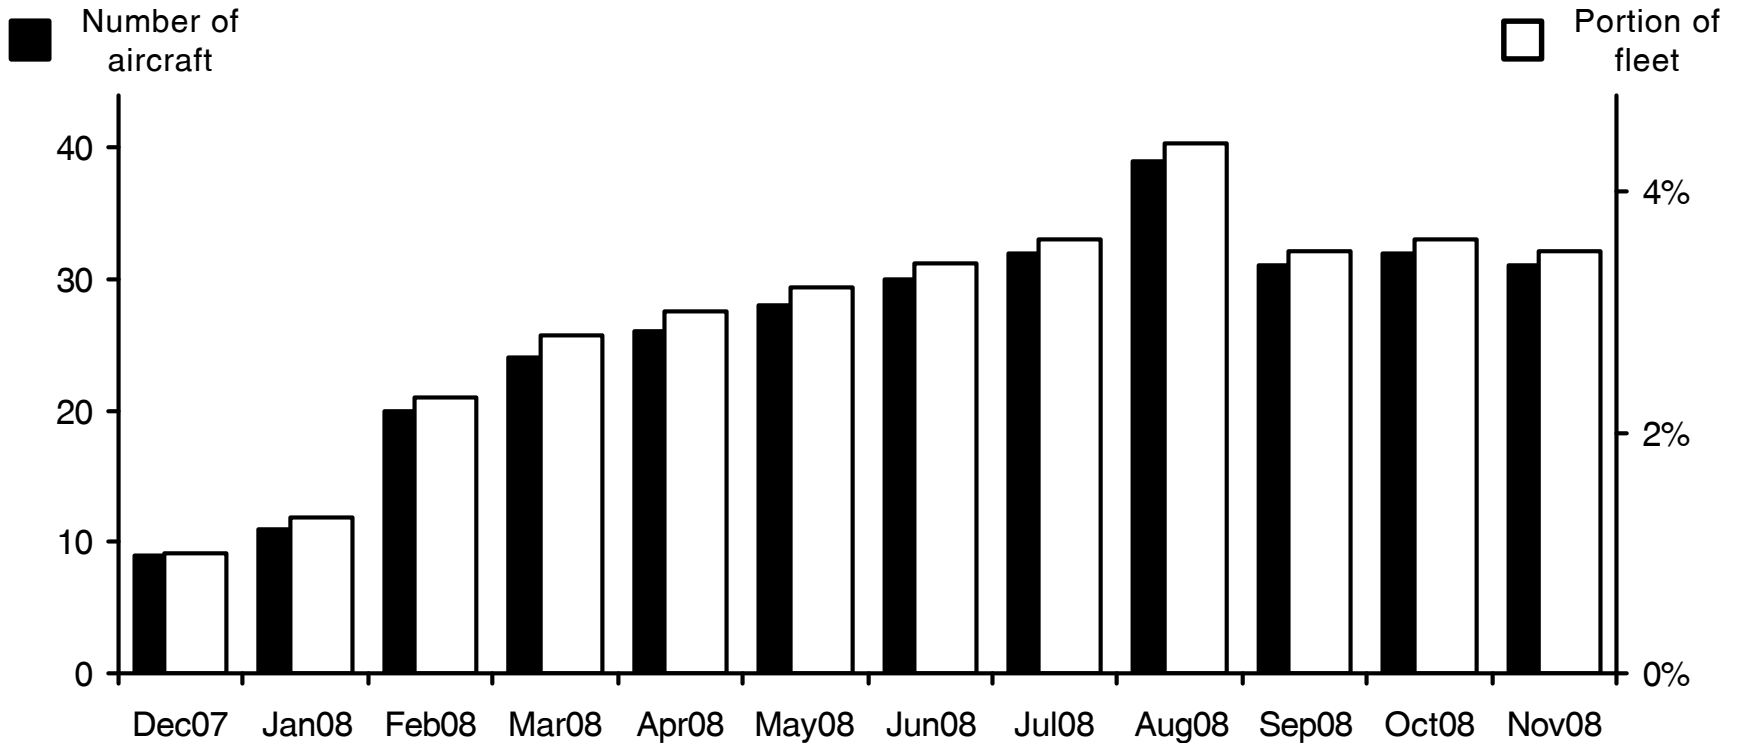

WORLDWIDE COMMERCIAL TRANSPORT AIRCRAFT AVAILABILITY

Boeing B767 Aircraft Availability

Aircraft available (Dec07-Nov08)

9 11 20 24 26 28 30 32 39 31 32 31

Source: Airfax®