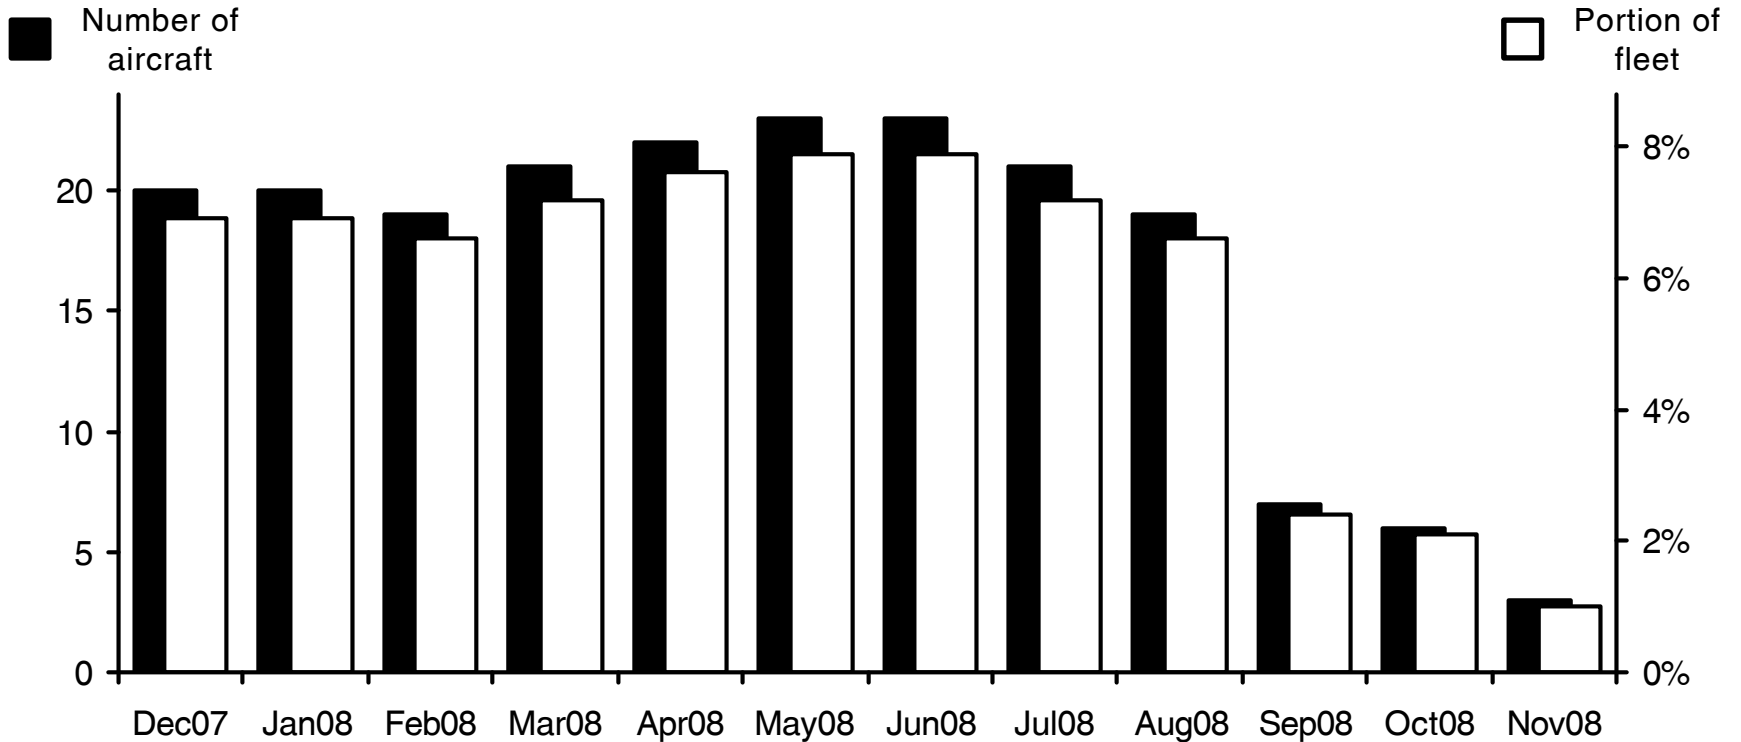

WORLDWIDE COMMERCIAL TRANSPORT AIRCRAFT AVAILABILITY

McDonnell Douglas DC-8 Aircraft Availability

Aircraft available (Dec07-Nov08)

20 20 19 21 22 23 23 21 19 7 6 3

Source: Airfax®