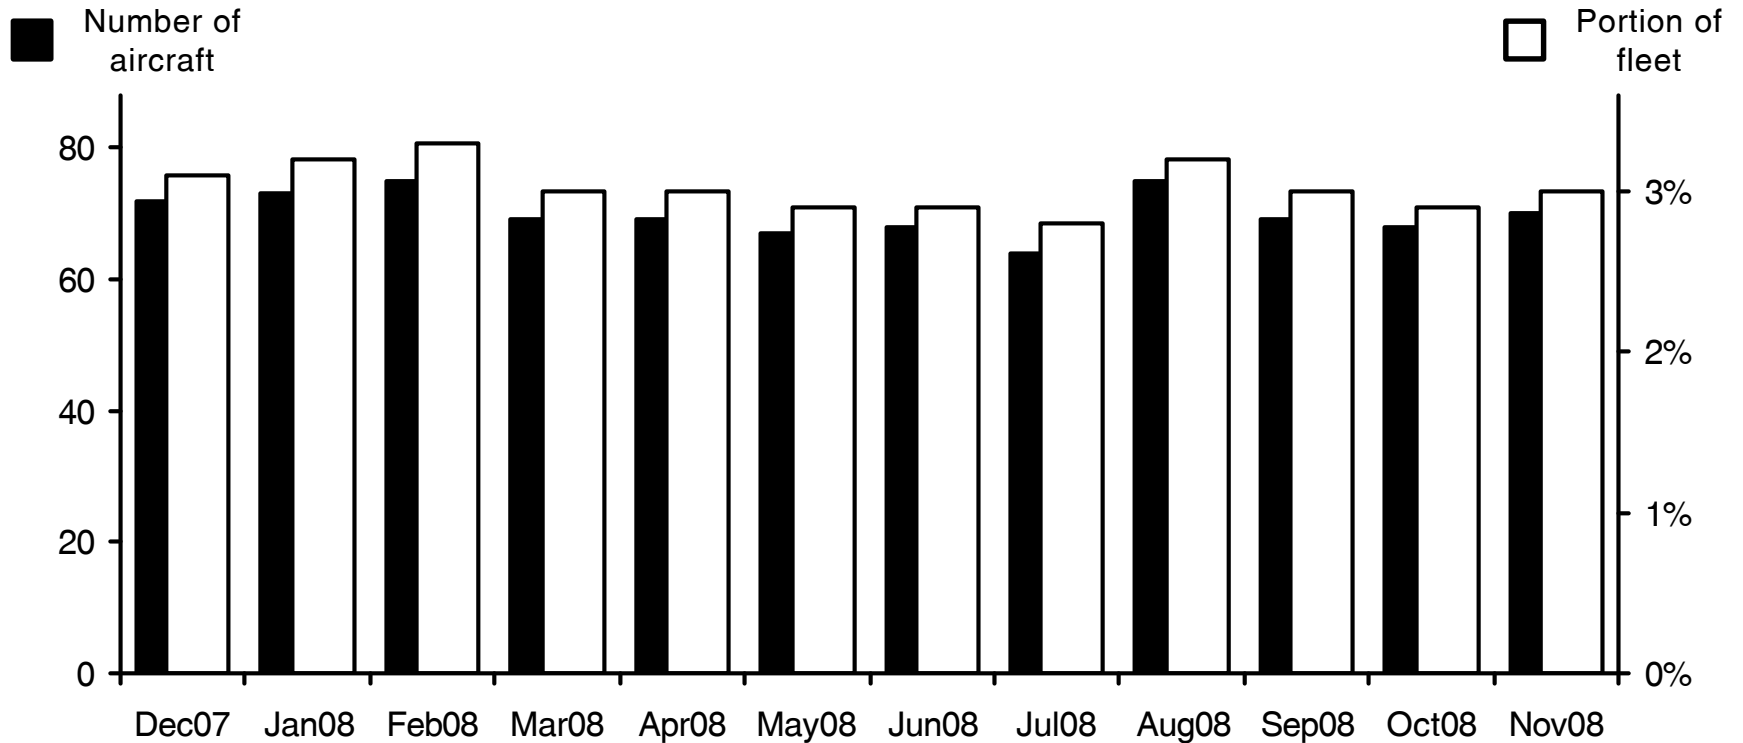

WORLDWIDE COMMERCIAL TRANSPORT AIRCRAFT AVAILABILITY

McDonnell Douglas DC-9 / MD80 Aircraft Availability

Aircraft available (Dec07-Nov08)

72 73 75 69 69 67 68 64 75 69 68 70

Source: Airfax®