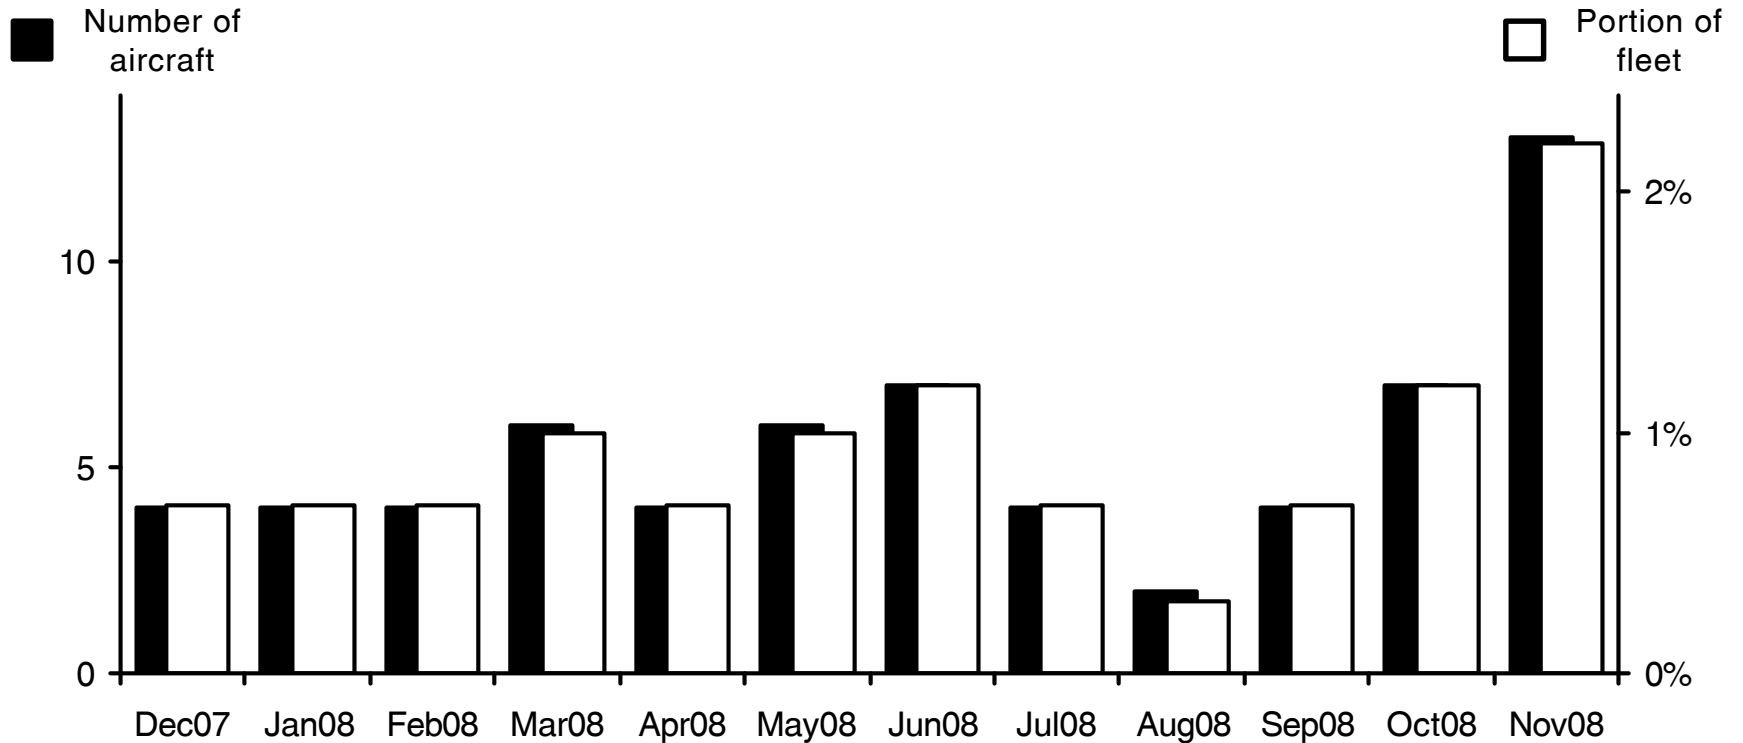

WORLDWIDE COMMERCIAL TRANSPORT AIRCRAFT AVAILABILITY

DeHavilland DHC-6 Twin Otter Aircraft Availability

Aircraft available (Dec07-Nov08)

4 4 4 6 4 6 7 4 2 4 7 13

Source: Airfax®