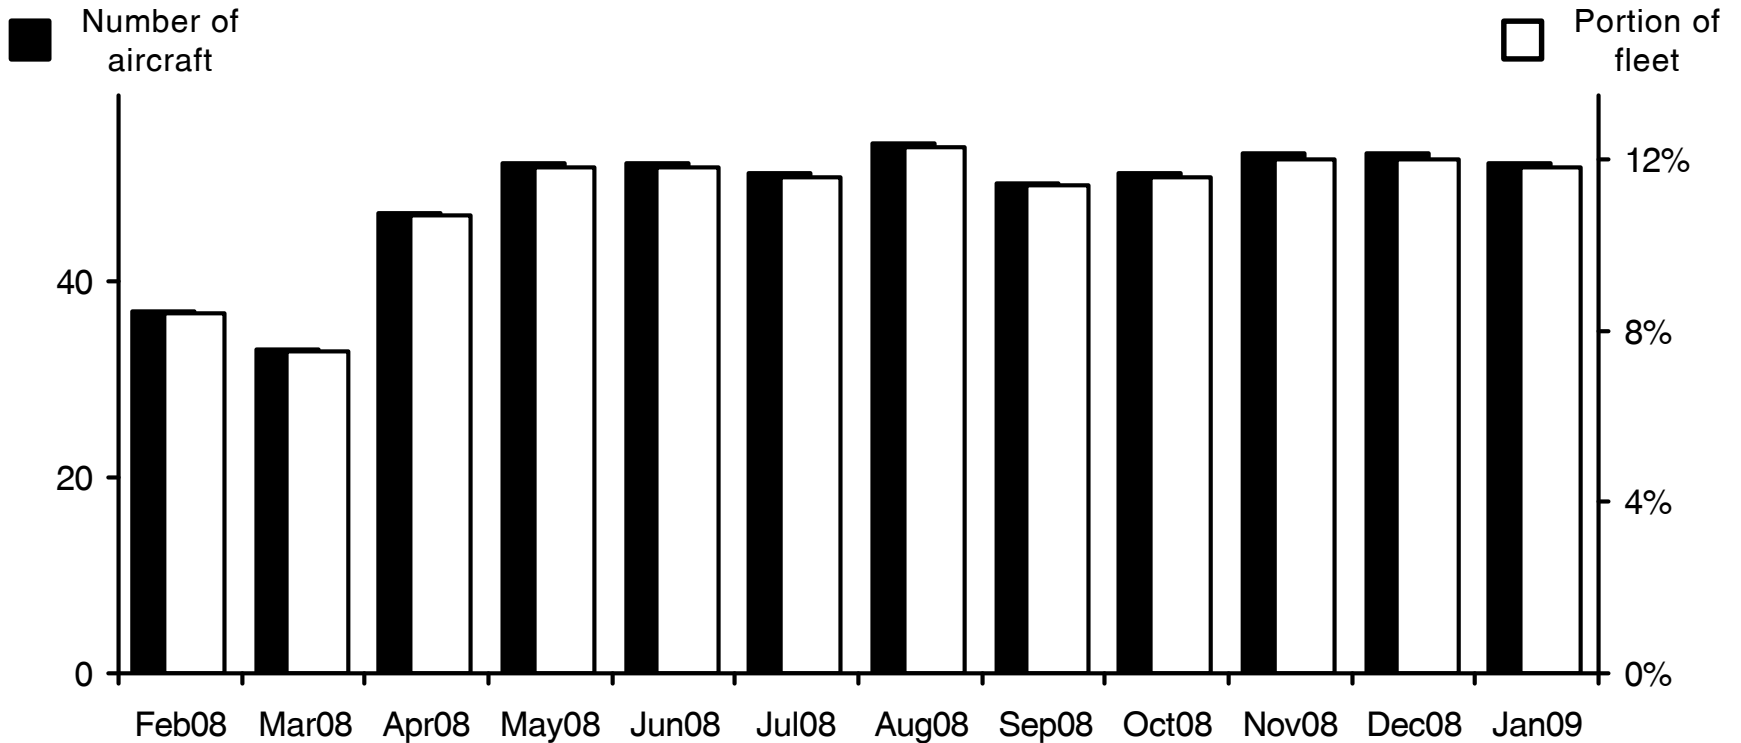

WORLDWIDE COMMERCIAL TRANSPORT AIRCRAFT AVAILABILITY

B Ae Jetstream J31 / J32 / J41 Aircraft Availability

Aircraft available (Feb08-Jan09)

37 33 47 52 52 51 54 50 51 53 53 52

Source: Airfax®