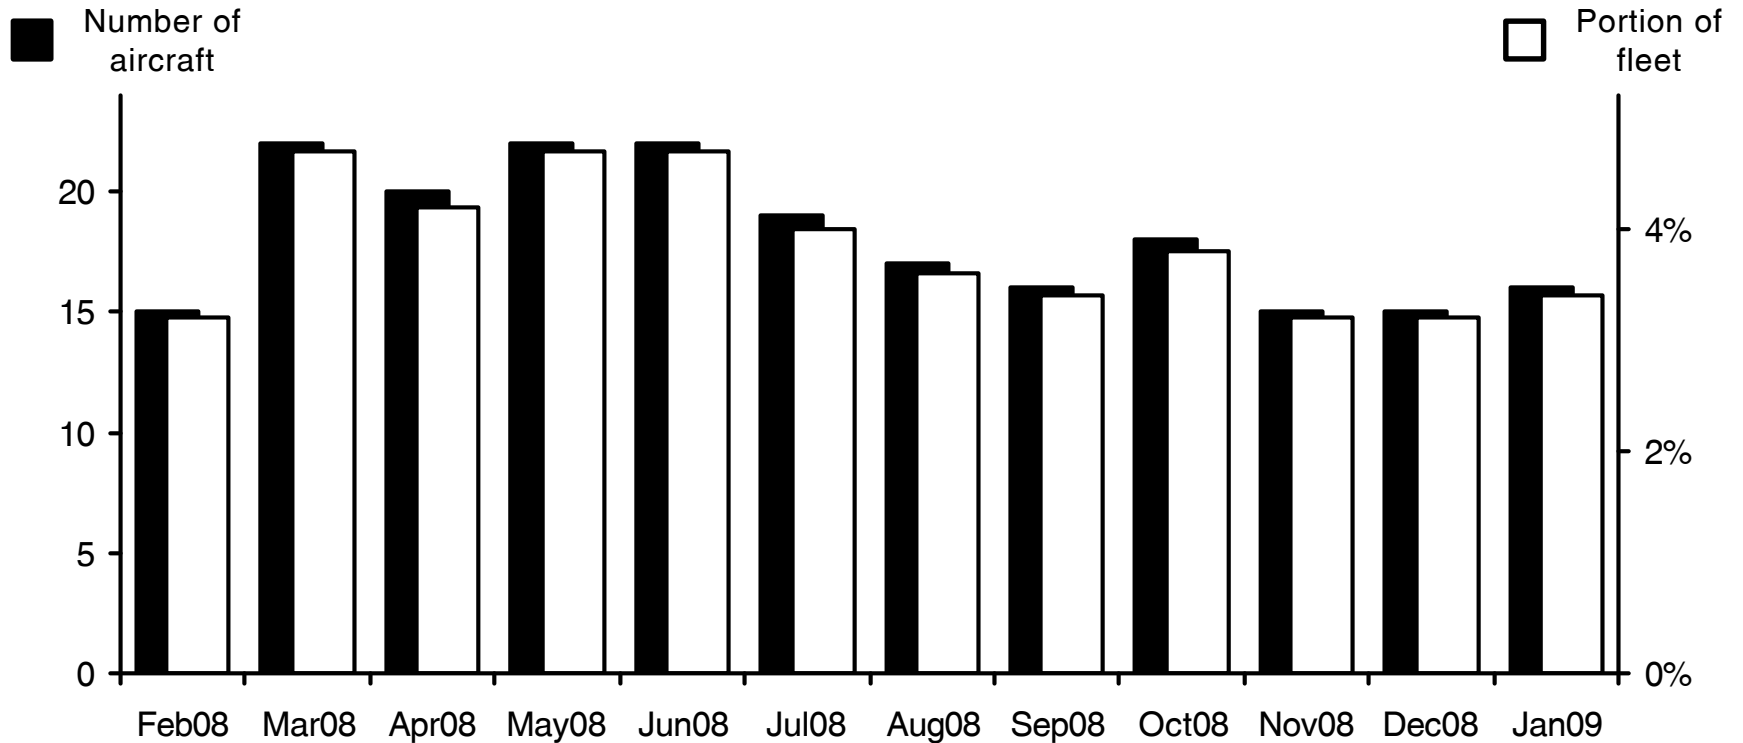

WORLDWIDE COMMERCIAL TRANSPORT AIRCRAFT AVAILABILITY

Saab 340 / 2000 Aircraft Availability

Aircraft available (Feb08-Jan09)

15 22 20 22 22 19 17 16 18 15 15 16

Source: Airfax®