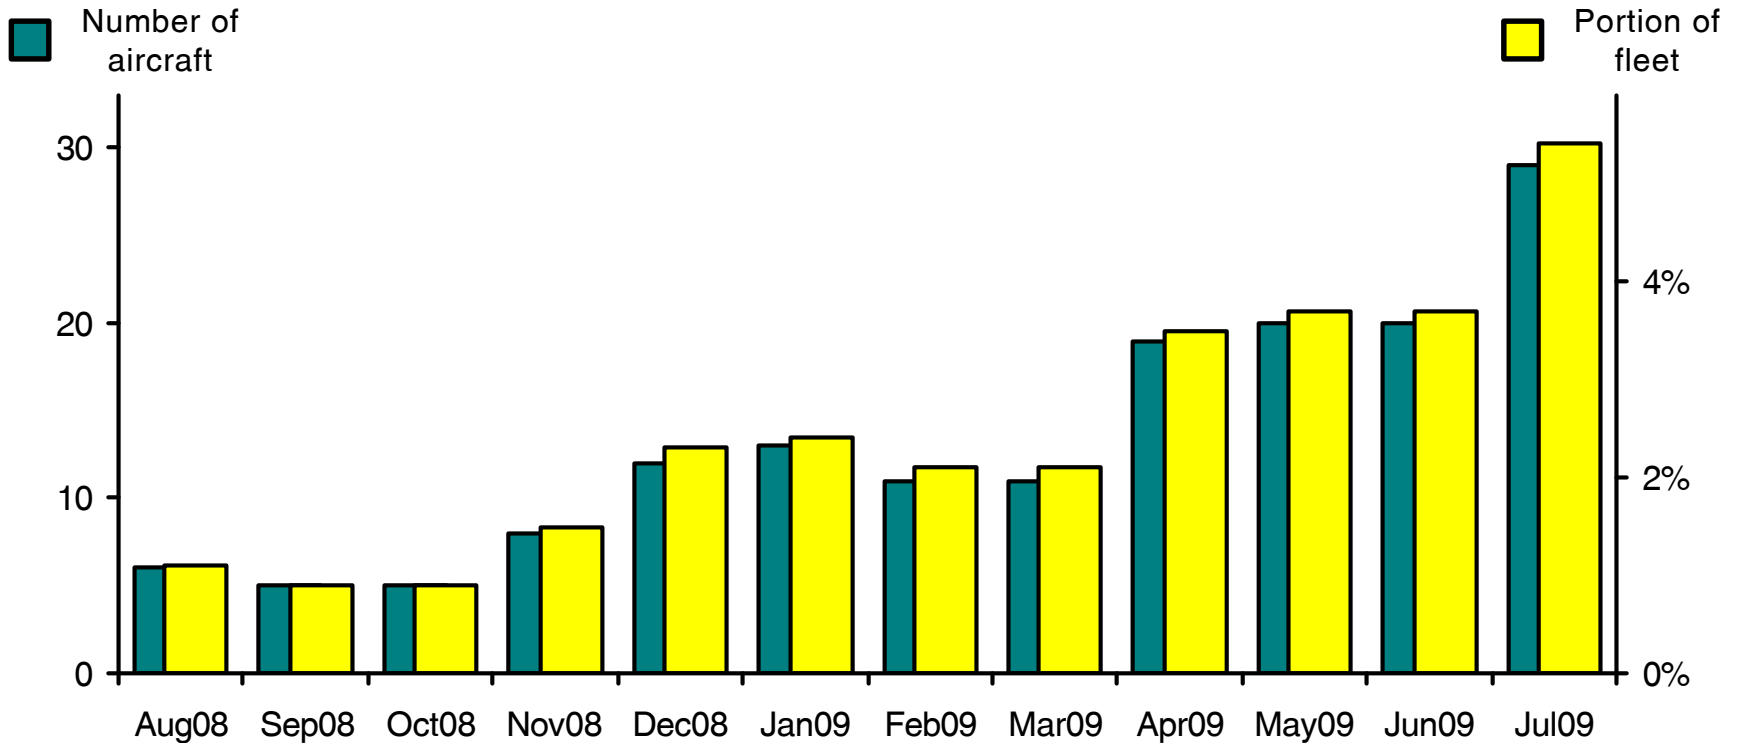

# WORLDWIDE COMMERCIAL TRANSPORT AIRCRAFT AVAILABILITY

## Airbus A300 Aircraft Availability

Aircraft available (Aug08-Jul09)

6 5 5 8 12 13 11 11 19 20 20 29

Source: Airfax®