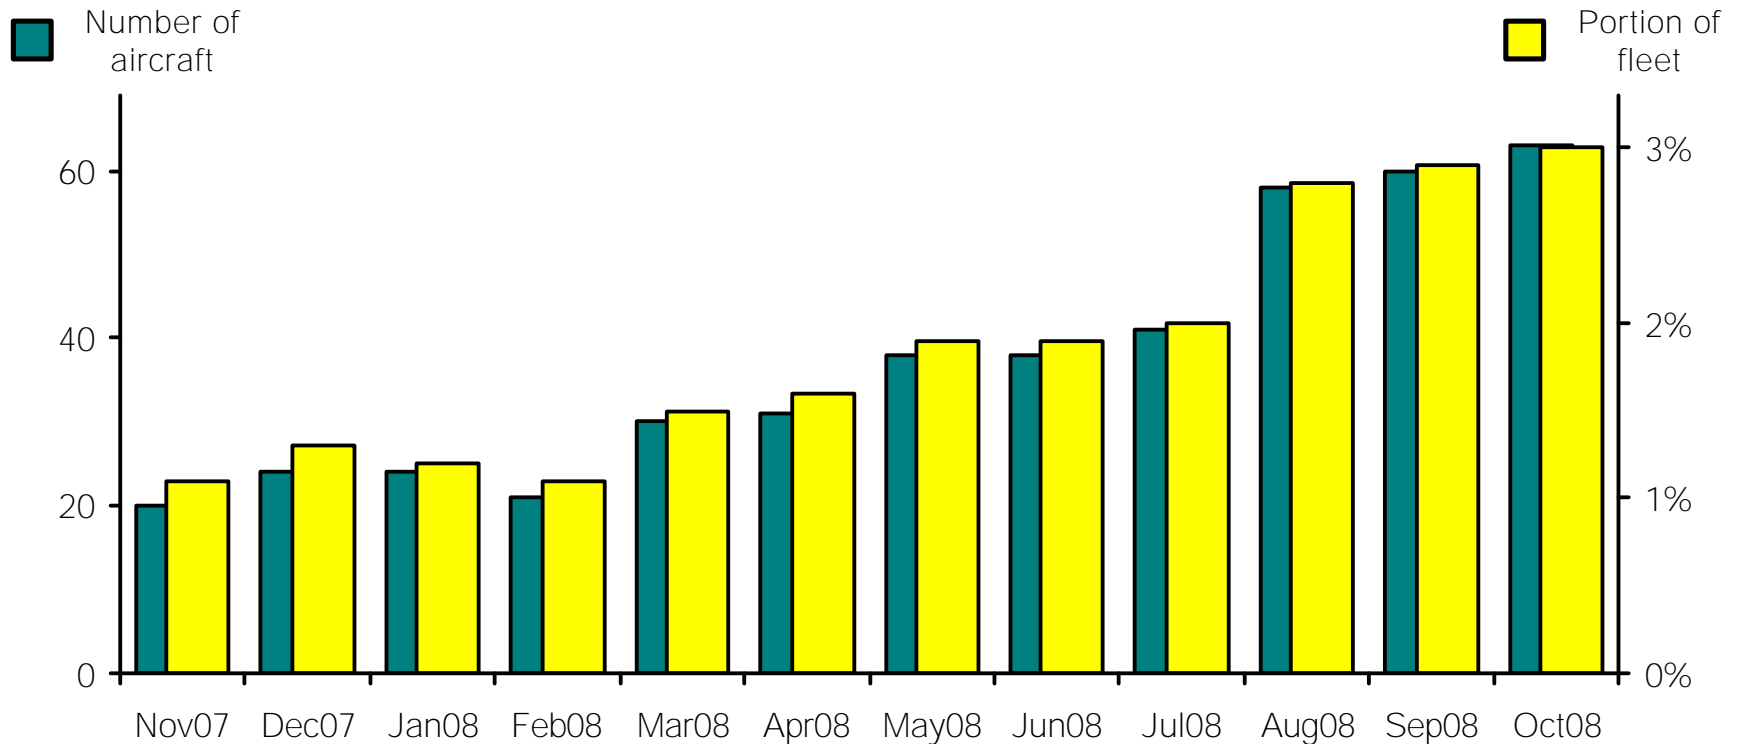

WORLDWIDE COMMERCIAL TRANSPORT AIRCRAFT AVAILABILITY

Airbus A319 / A320 / A321 Aircraft Availability

Aircraft available (Nov07-Oct08)

20 24 24 21 30 31 38 38 41 58 60 63