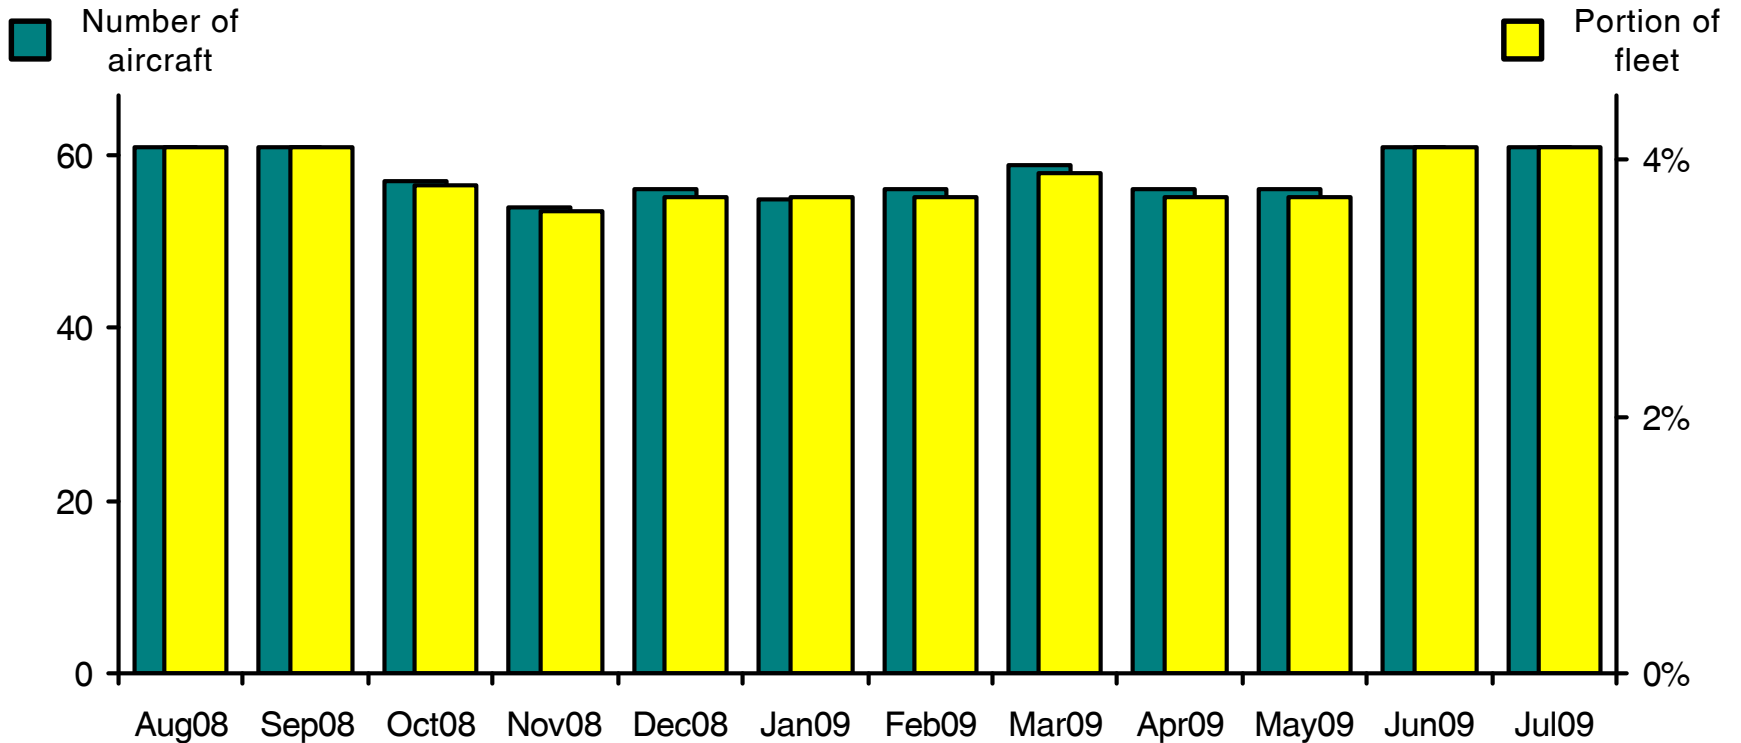

WORLDWIDE COMMERCIAL TRANSPORT AIRCRAFT AVAILABILITY

Boeing B727 Aircraft Availability

Aircraft available (Aug08-Jul09)

61 61 57 54 56 55 56 59 56 56 61 61

Source: Airfax®