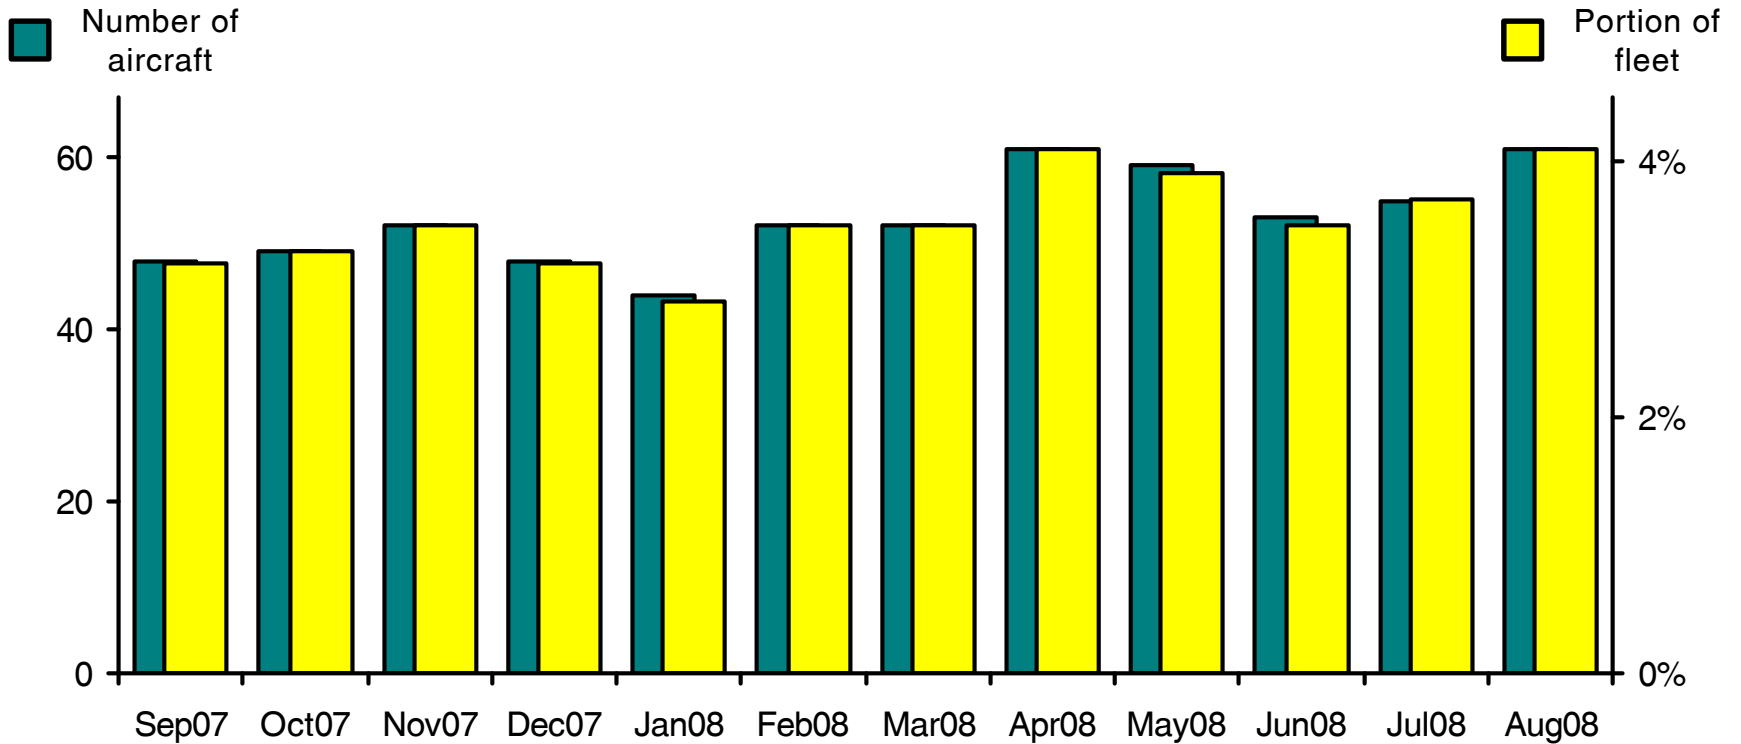

WORLDWIDE COMMERCIAL TRANSPORT AIRCRAFT AVAILABILITY

Boeing B727 Aircraft Availability

Aircraft available (Sep07-Aug08)

48 49 52 48 44 52 52 61 59 53 55 61

Source: Airfax®