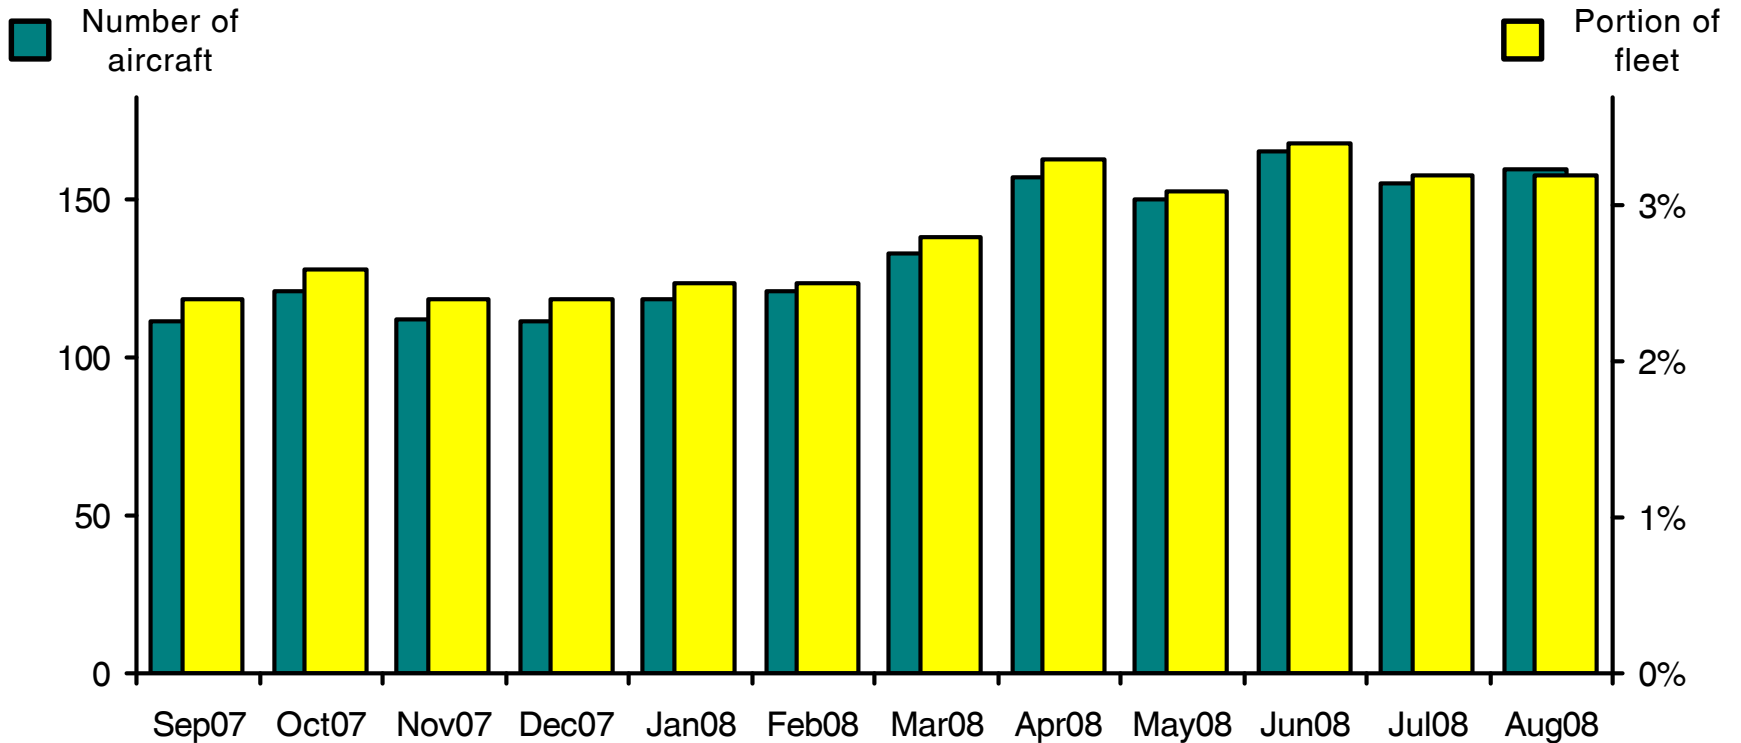

WORLDWIDE COMMERCIAL TRANSPORT AIRCRAFT AVAILABILITY

Boeing B737 Aircraft Availability

Aircraft available (Sep07-Aug08)

111 121 112 111 118 121 133 157 150 165 155 159

Source: Airfax®