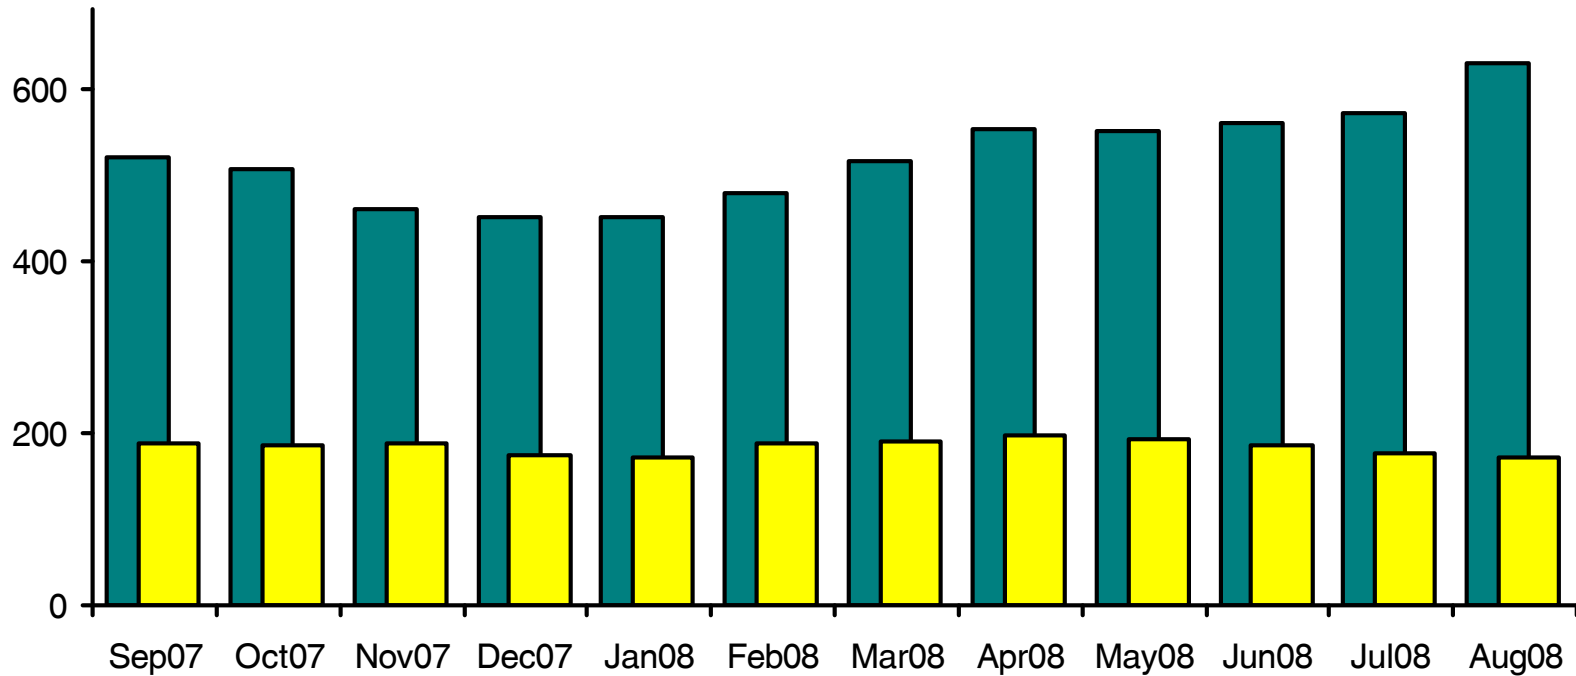

WORLDWIDE COMMERCIAL TRANSPORT AIRCRAFT AVAILABILITY

- Jet aircraft
- Turboprop aircraft

Total Aircraft Available: 804

Aircraft available (Sep07-Aug08)

Jet:	521	507	462	451	452	479	517	554	553	562	574	631
Turboprop:	188	187	189	175	173	189	190	199	194	186	176	173
Total:	709	694	651	626	625	668	707	753	747	748	750	804