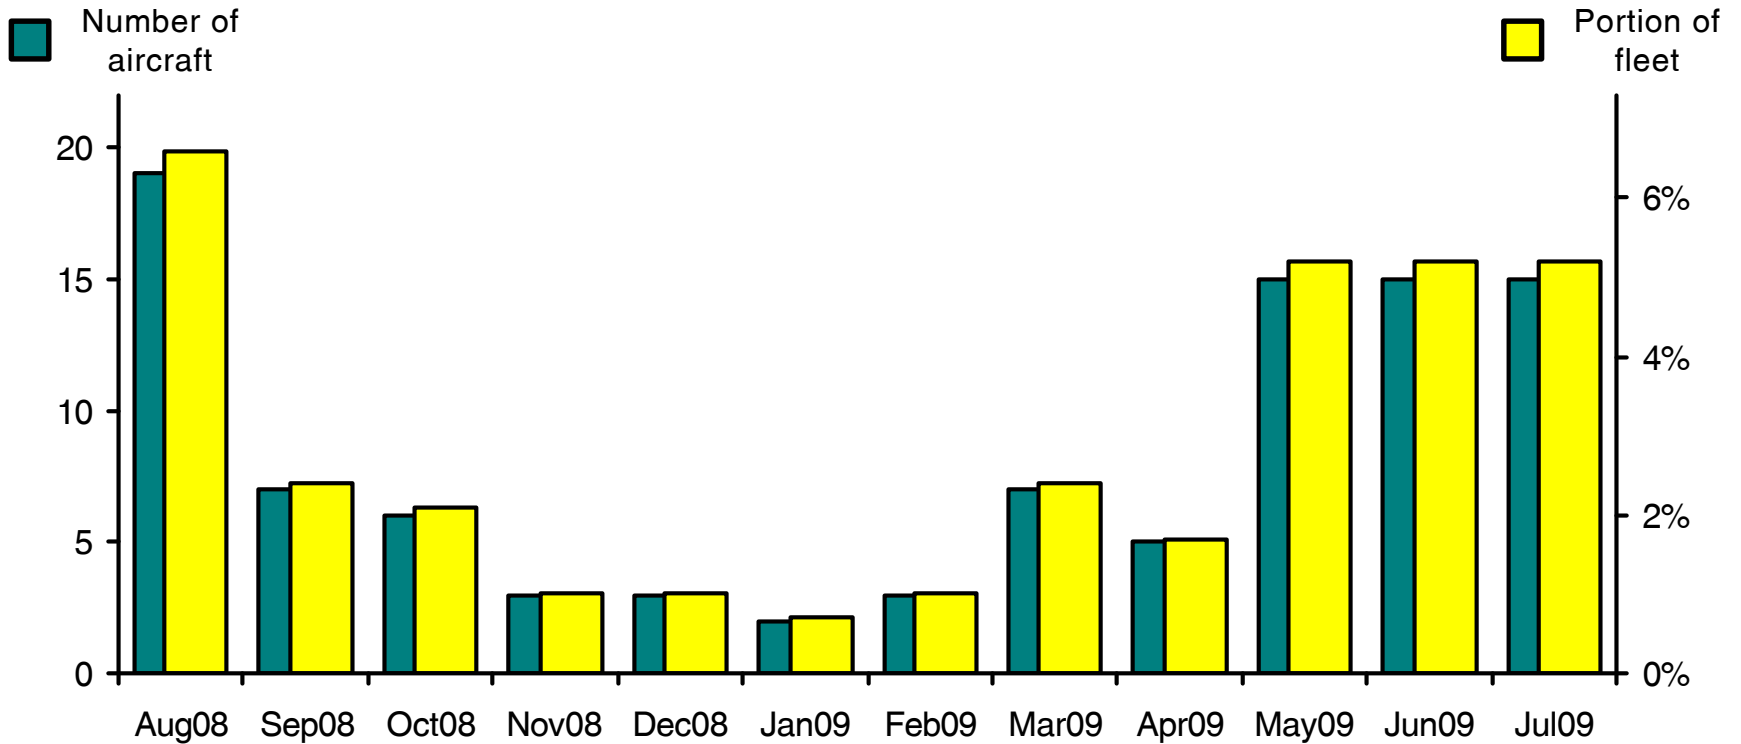

# WORLDWIDE COMMERCIAL TRANSPORT AIRCRAFT AVAILABILITY

## McDonnell Douglas DC-8 Aircraft Availability

Aircraft available (Aug08-Jul09)

19 7 6 3 3 2 3 7 5 15 15 15

Source: Airfax®