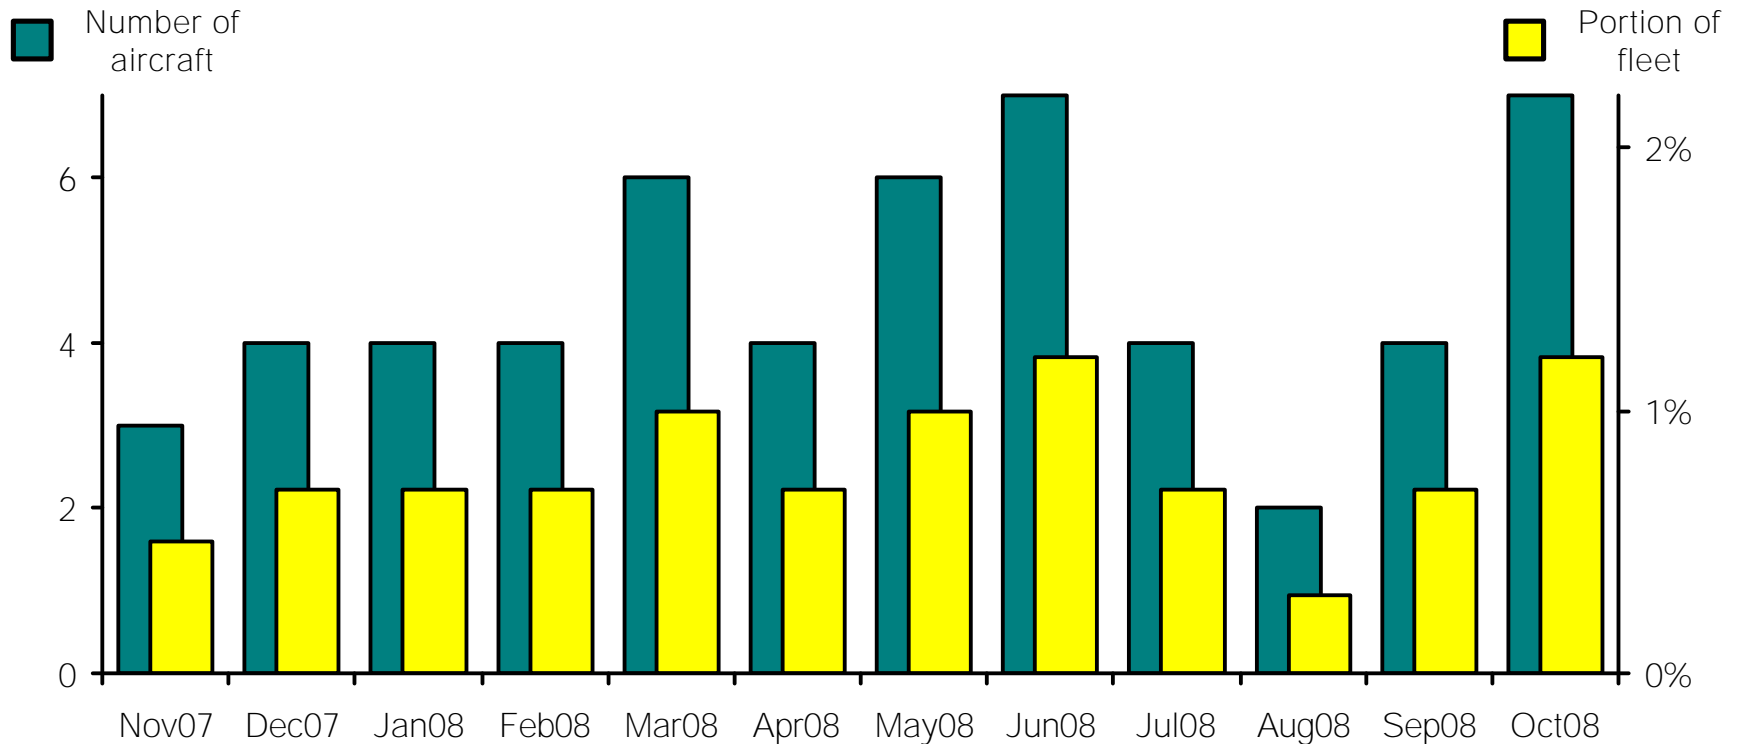

# WORLDWIDE COMMERCIAL TRANSPORT AIRCRAFT AVAILABILITY

## DeHavilland DHC-6 Twin Otter Aircraft Availability

Aircraft available (Nov07-Oct08)

3 4 4 4 6 4 6 7 4 2 4 7

Source: Airfax®