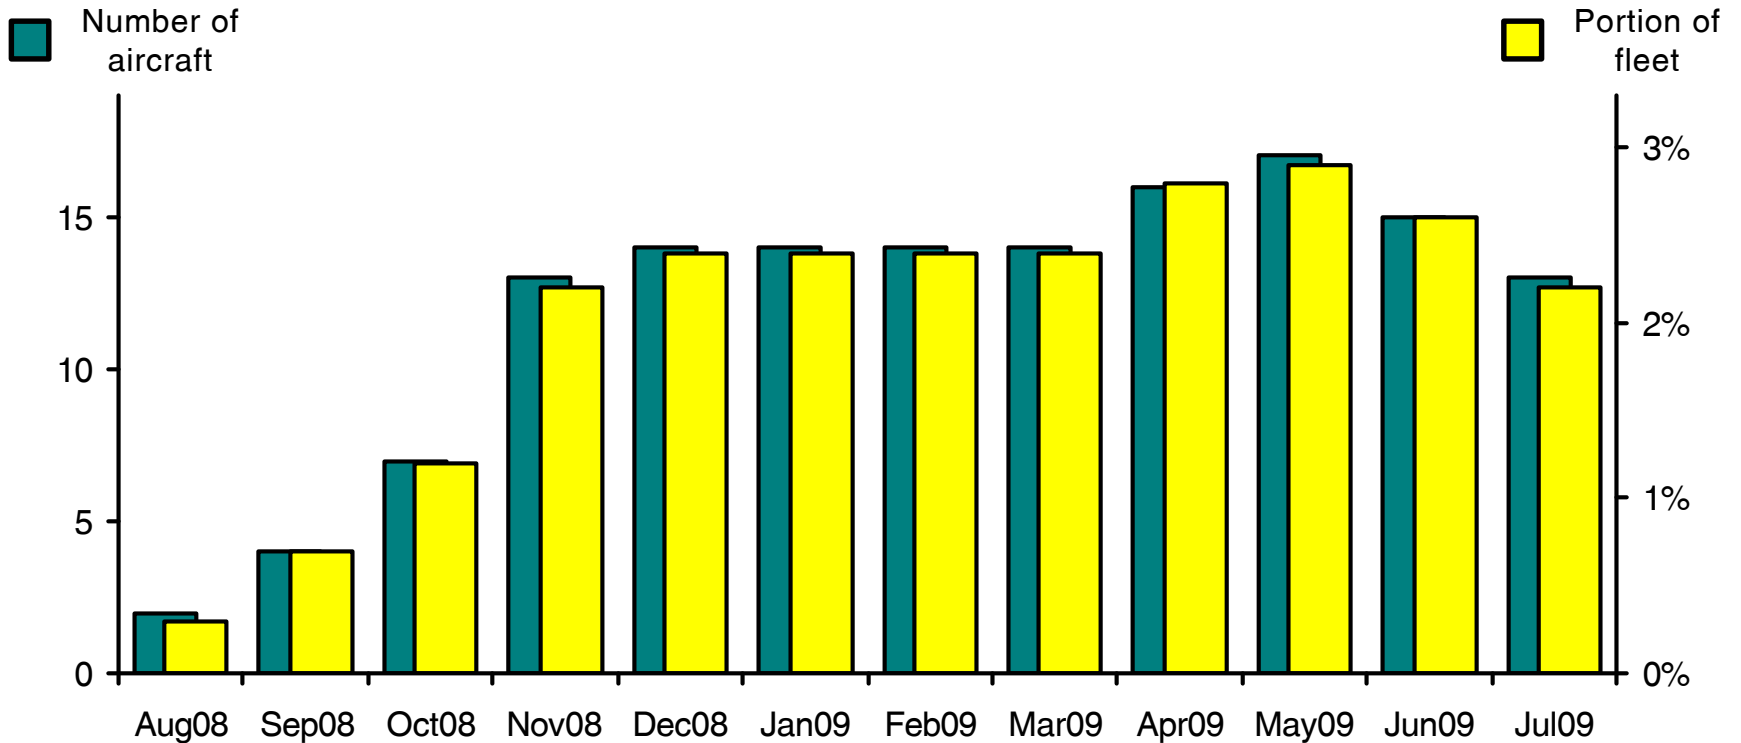

WORLDWIDE COMMERCIAL TRANSPORT AIRCRAFT AVAILABILITY

DeHavilland DHC-6 Twin Otter Aircraft Availability

Aircraft available (Aug08-Jul09)

2 4 7 13 14 14 14 14 16 17 15 13

Source: Airfax®