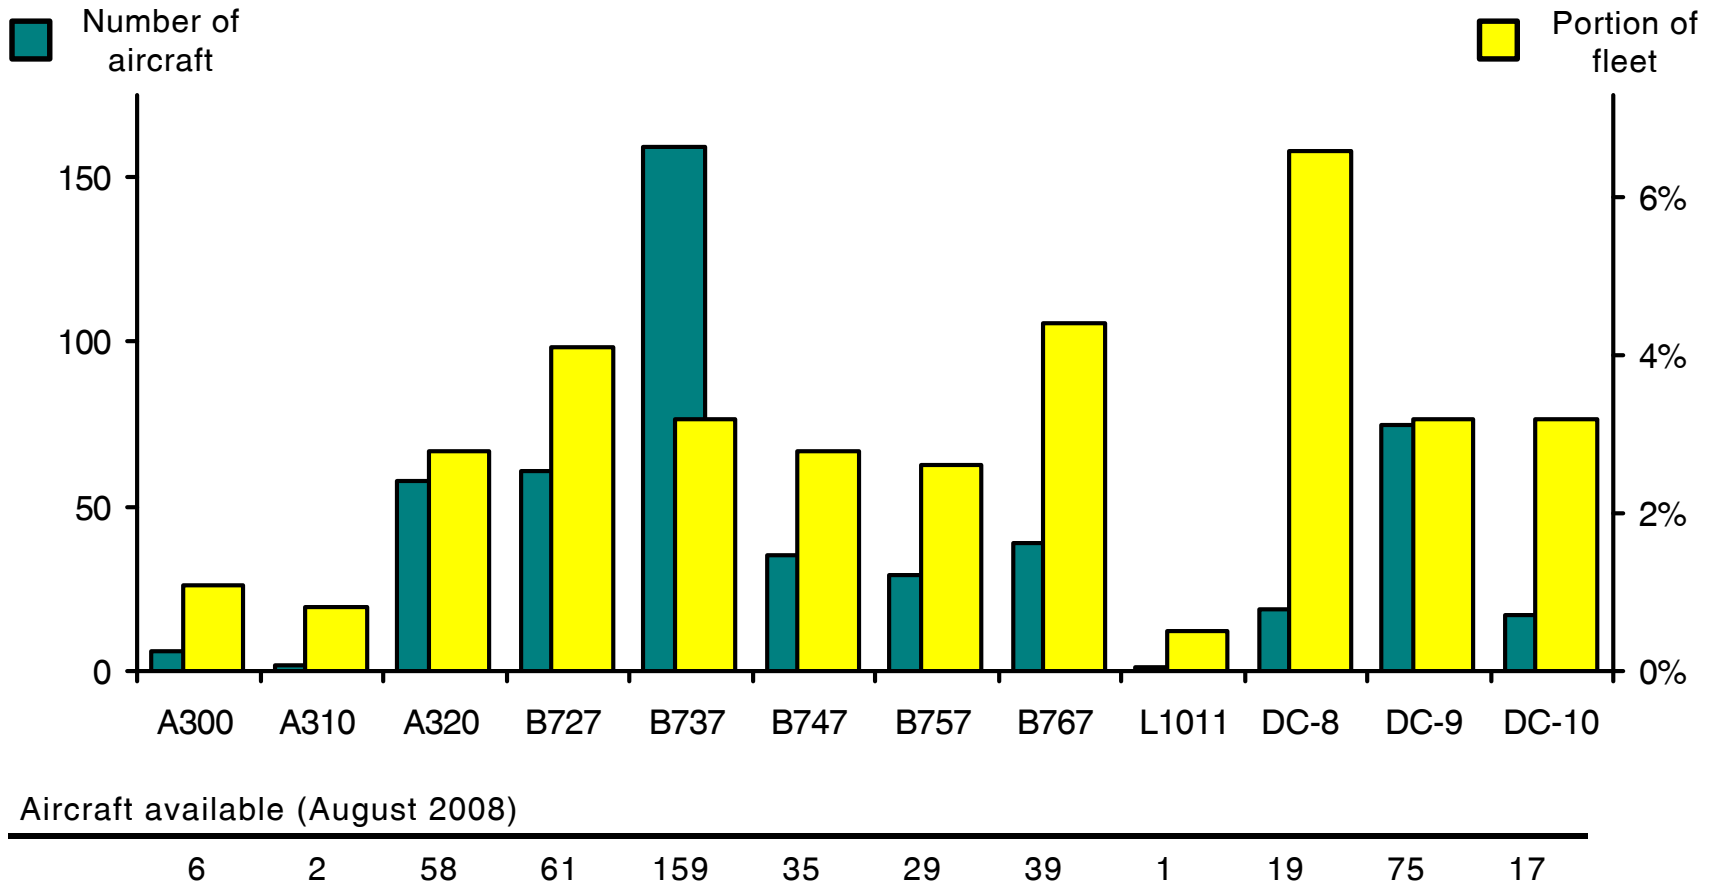

WORLDWIDE COMMERCIAL TRANSPORT AIRCRAFT AVAILABILITY

Jet Aircraft Available: 631

(including A330/340, BAC1-11, B707, CRJ, ERJ, E170, F28, F70/F100 and 328Jet)

Aircraft available (August 2008)

Source: Airfax®

Note: DC-9 includes MD80 aircraft, DC-10 includes MD 11 aircraft