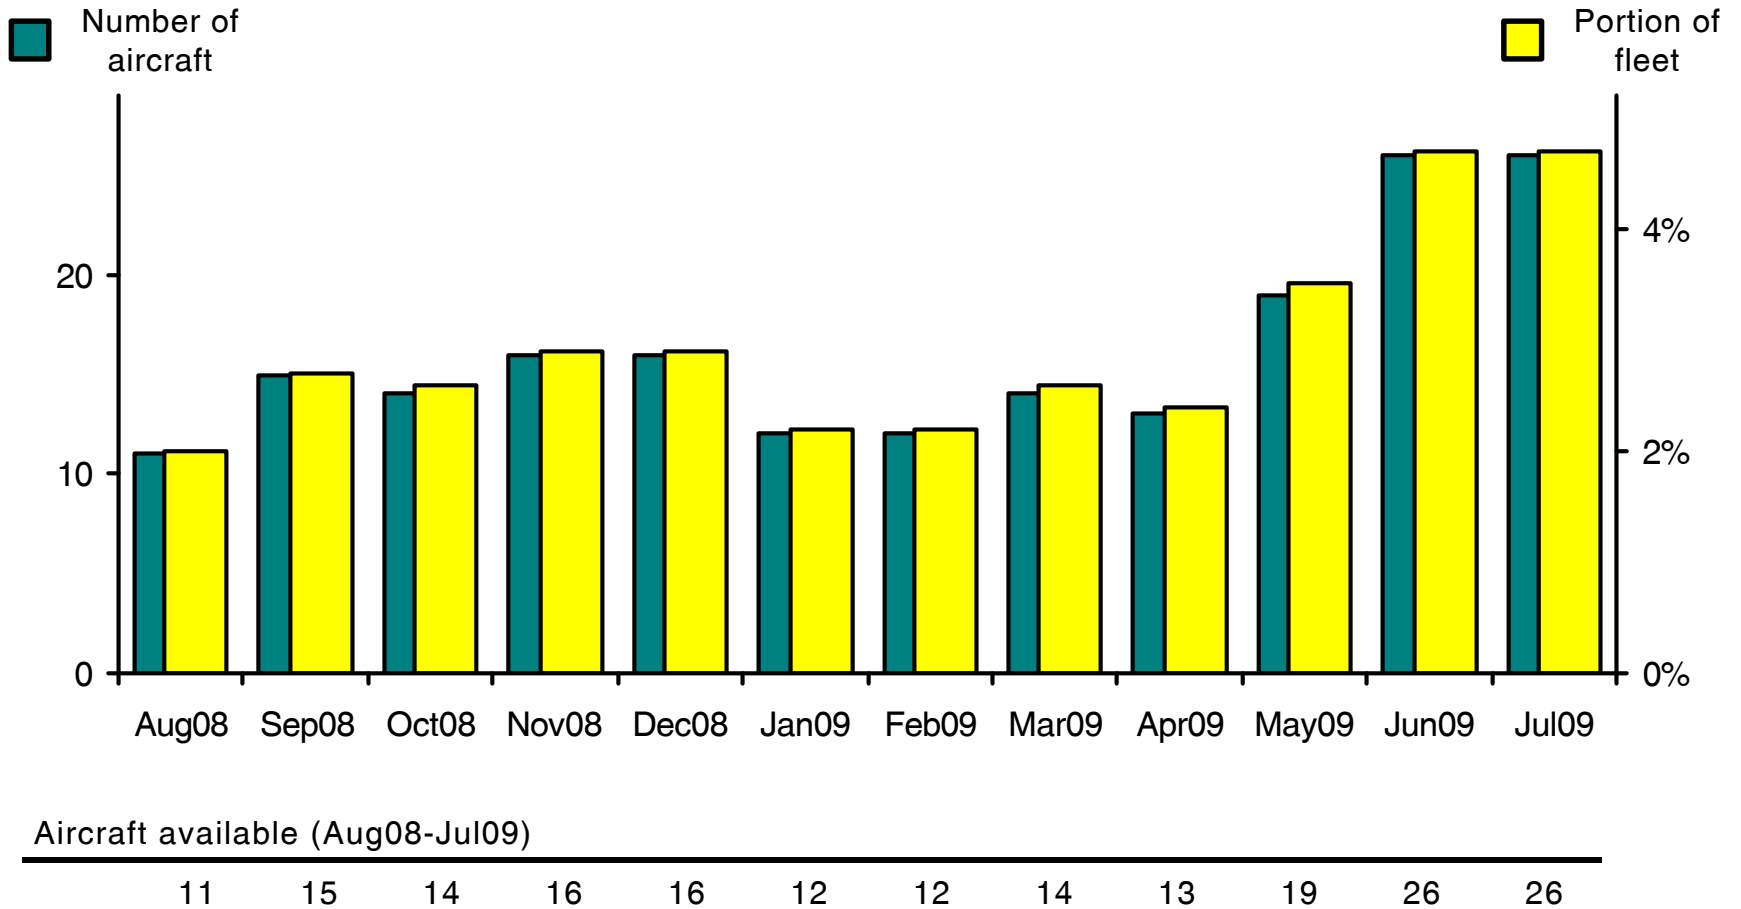

WORLDWIDE COMMERCIAL TRANSPORT AIRCRAFT AVAILABILITY

Fairchild Metro / Merlin IV Aircraft Availability

Source: Airfax®