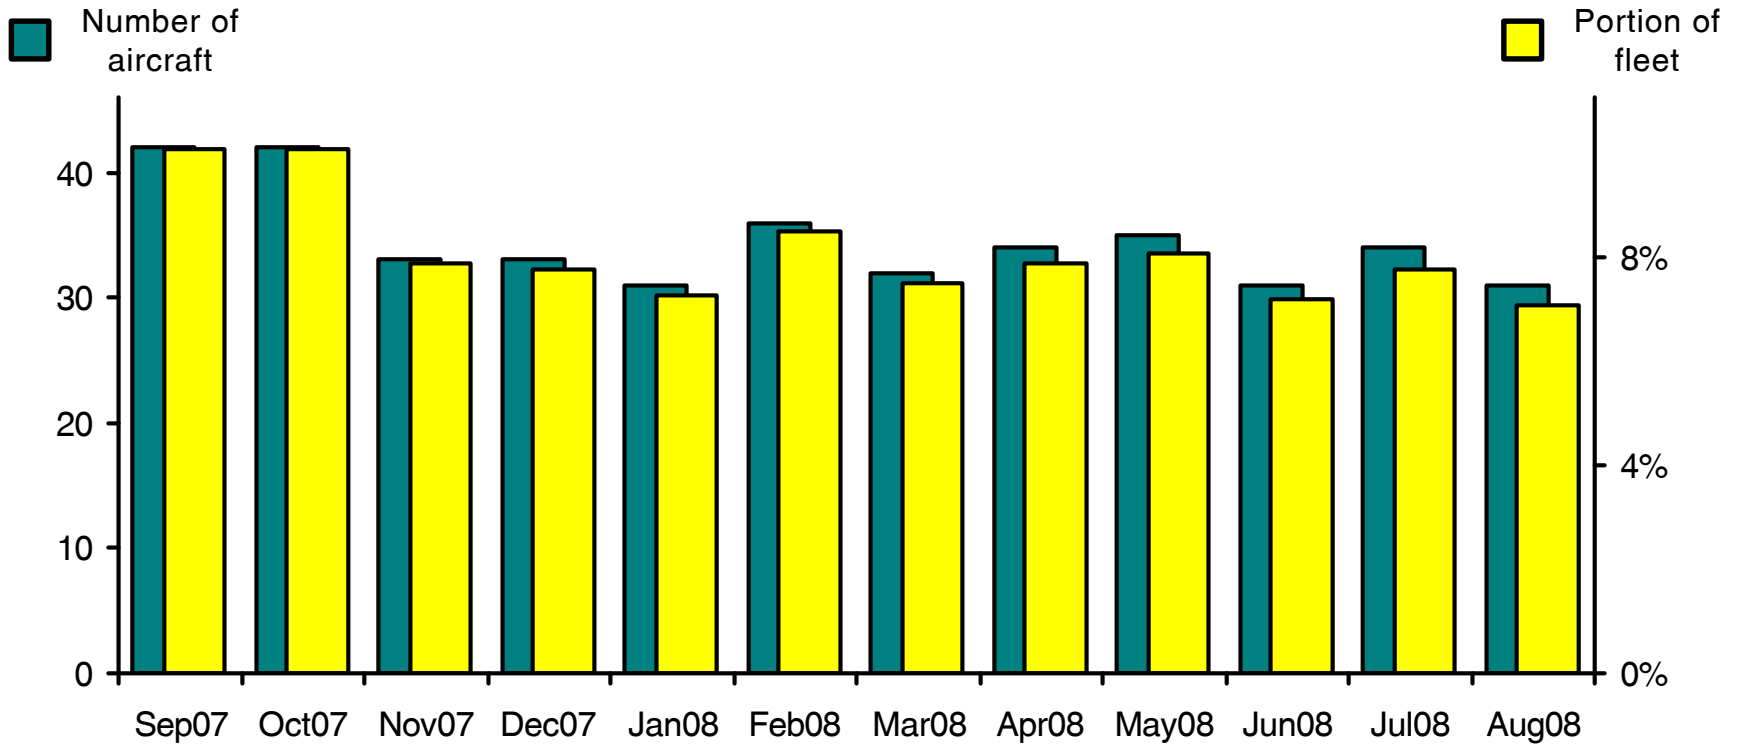

WORLDWIDE COMMERCIAL TRANSPORT AIRCRAFT AVAILABILITY

BAe 146/RJ Aircraft Availability

Aircraft available (Sep07-Aug08)

42 42 33 33 31 36 32 34 35 31 34 31

Source: Airfax®