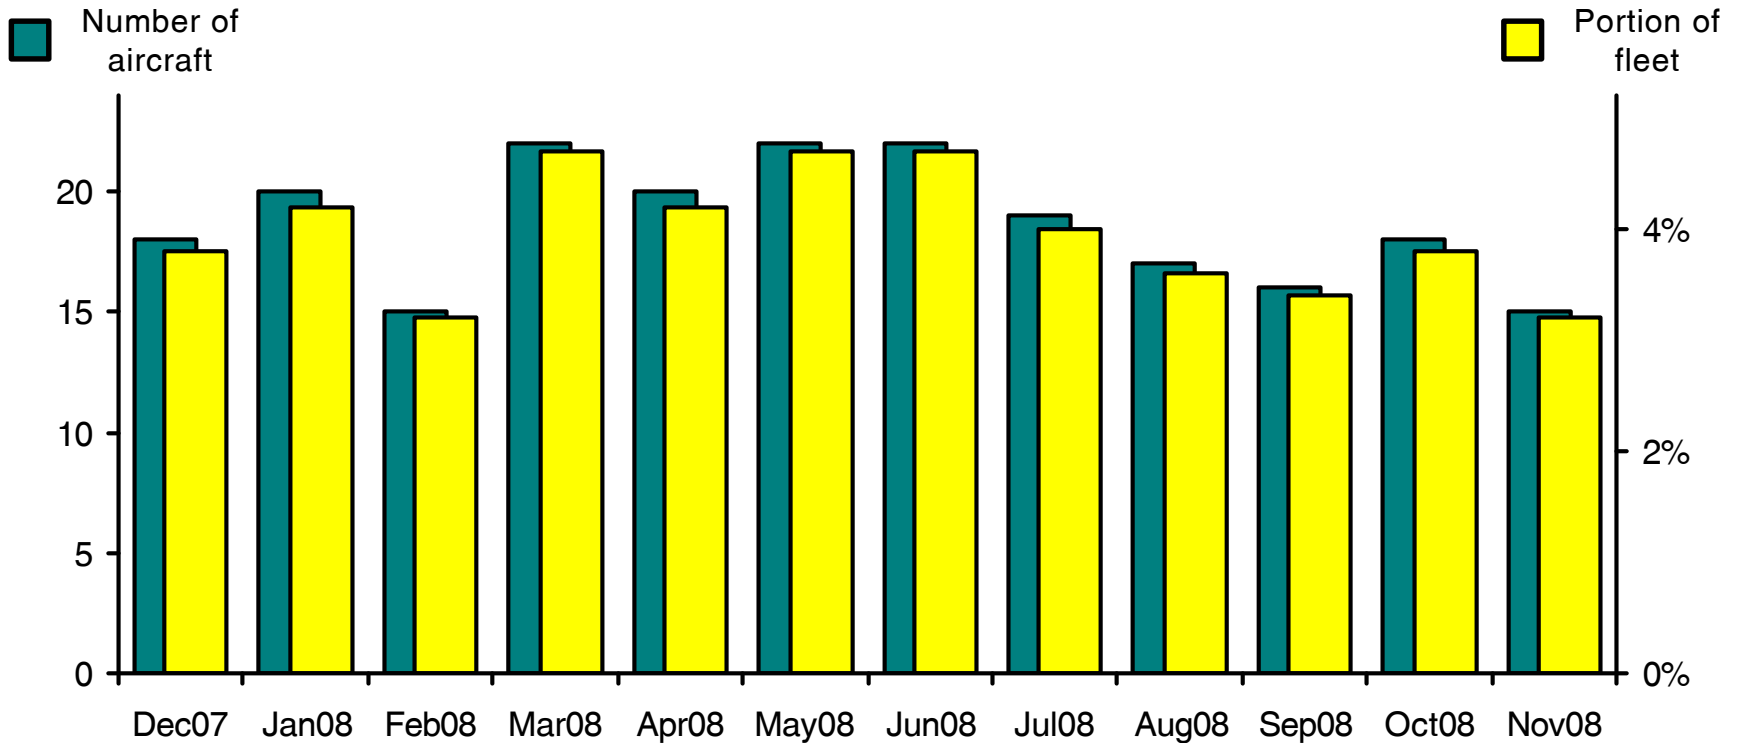

WORLDWIDE COMMERCIAL TRANSPORT AIRCRAFT AVAILABILITY

Saab 340 / 2000 Aircraft Availability

Aircraft available (Dec07-Nov08)

18 20 15 22 20 22 22 19 17 16 18 15

Source: Airfax®