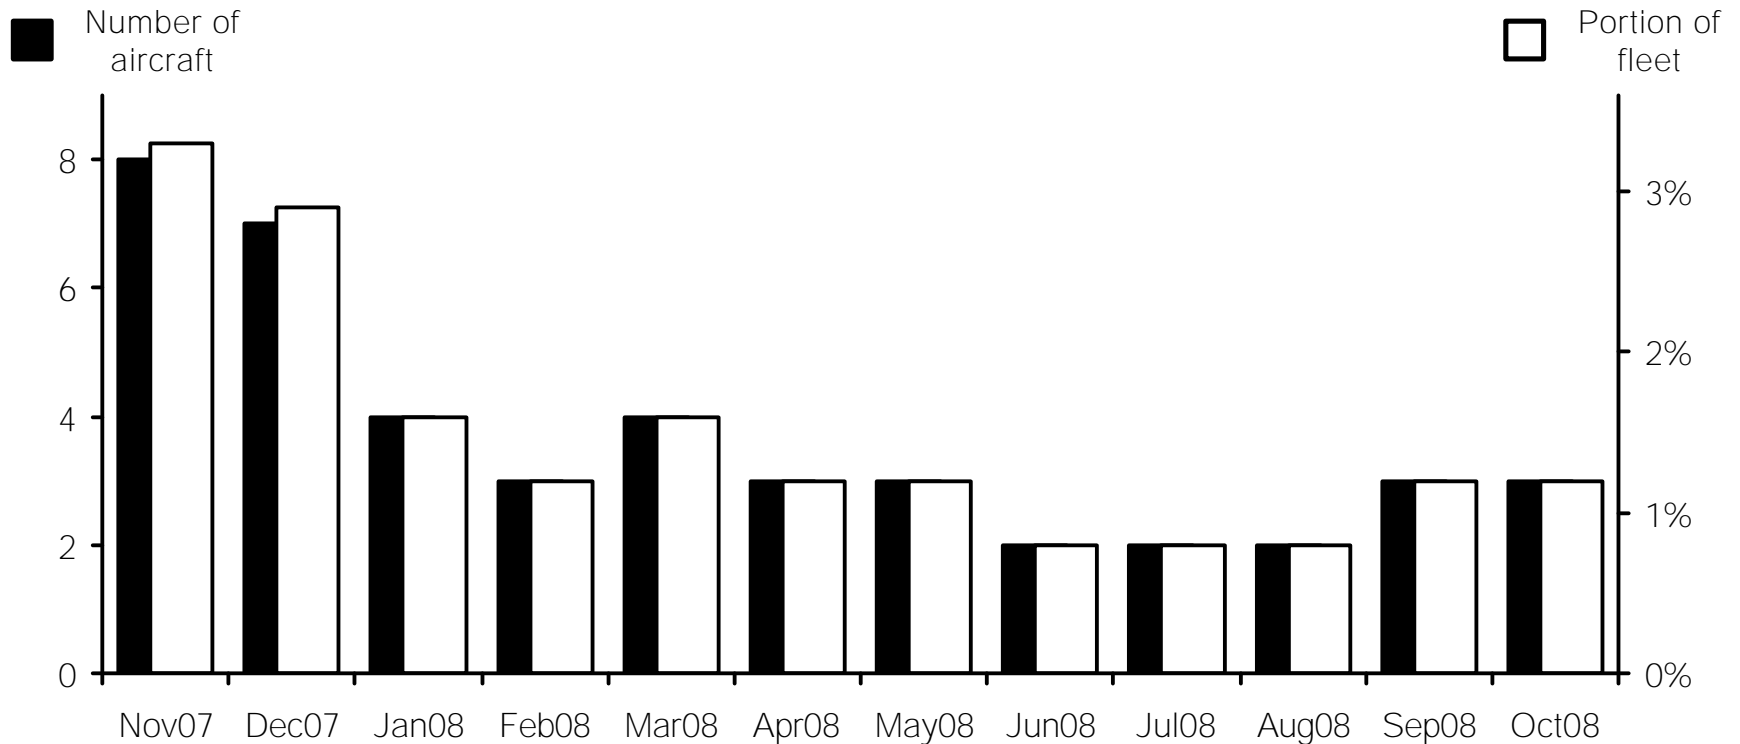

WORLDWIDE COMMERCIAL TRANSPORT AIRCRAFT AVAILABILITY

Airbus A310 Aircraft Availability

Aircraft available (Nov07-Oct08)

8 7 4 3 4 3 3 2 2 2 3 3

Source: **Airfax**[®]