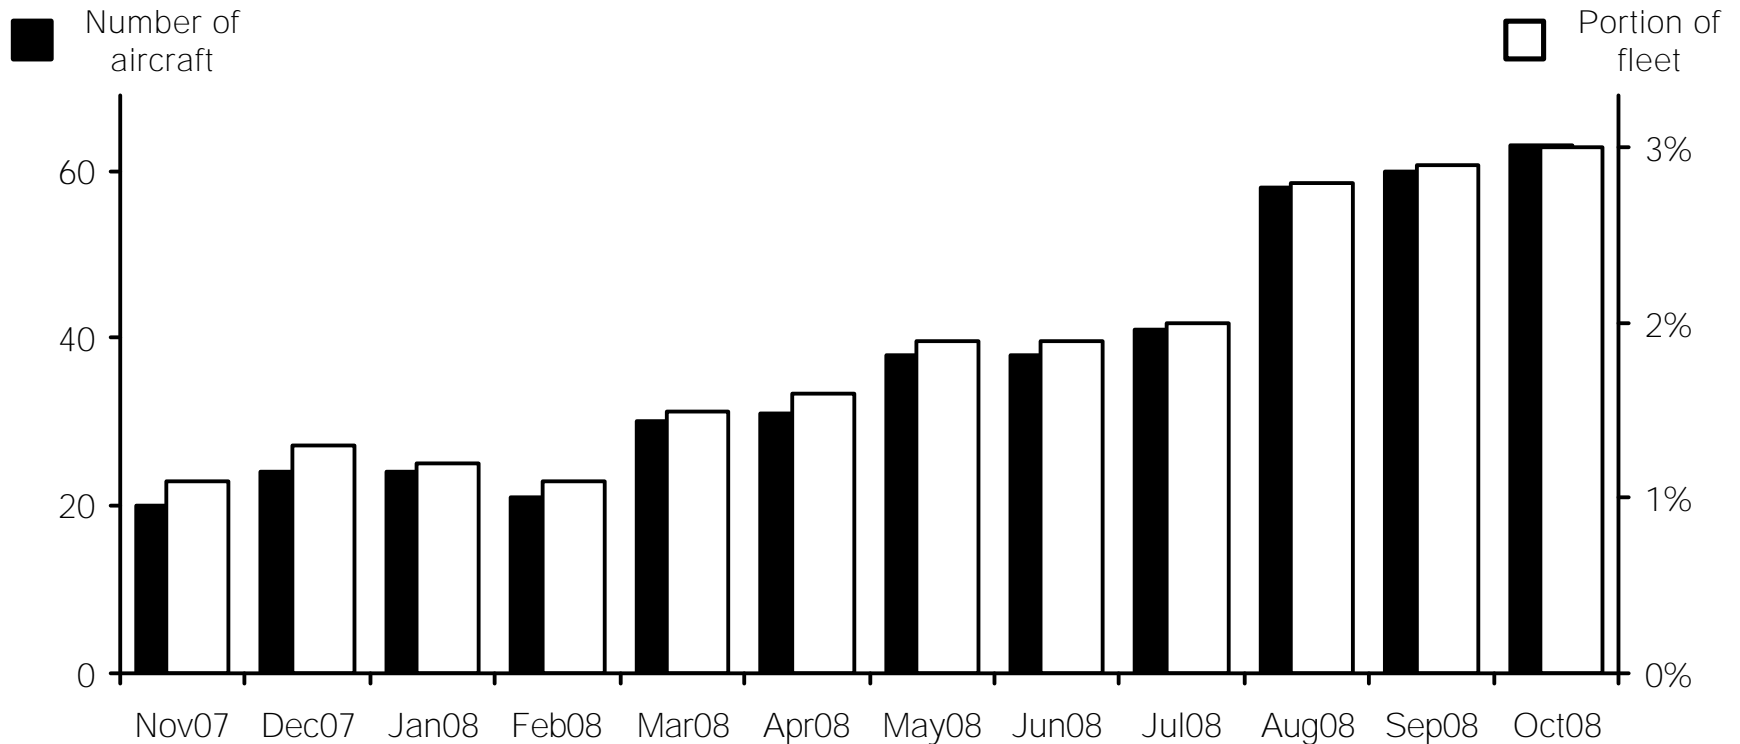

WORLDWIDE COMMERCIAL TRANSPORT AIRCRAFT AVAILABILITY

Airbus A319 / A320 / A321 Aircraft Availability

Aircraft available (Nov07-Oct08)

20 24 24 21 30 31 38 38 41 58 60 63

Source: **Airfax**[®]