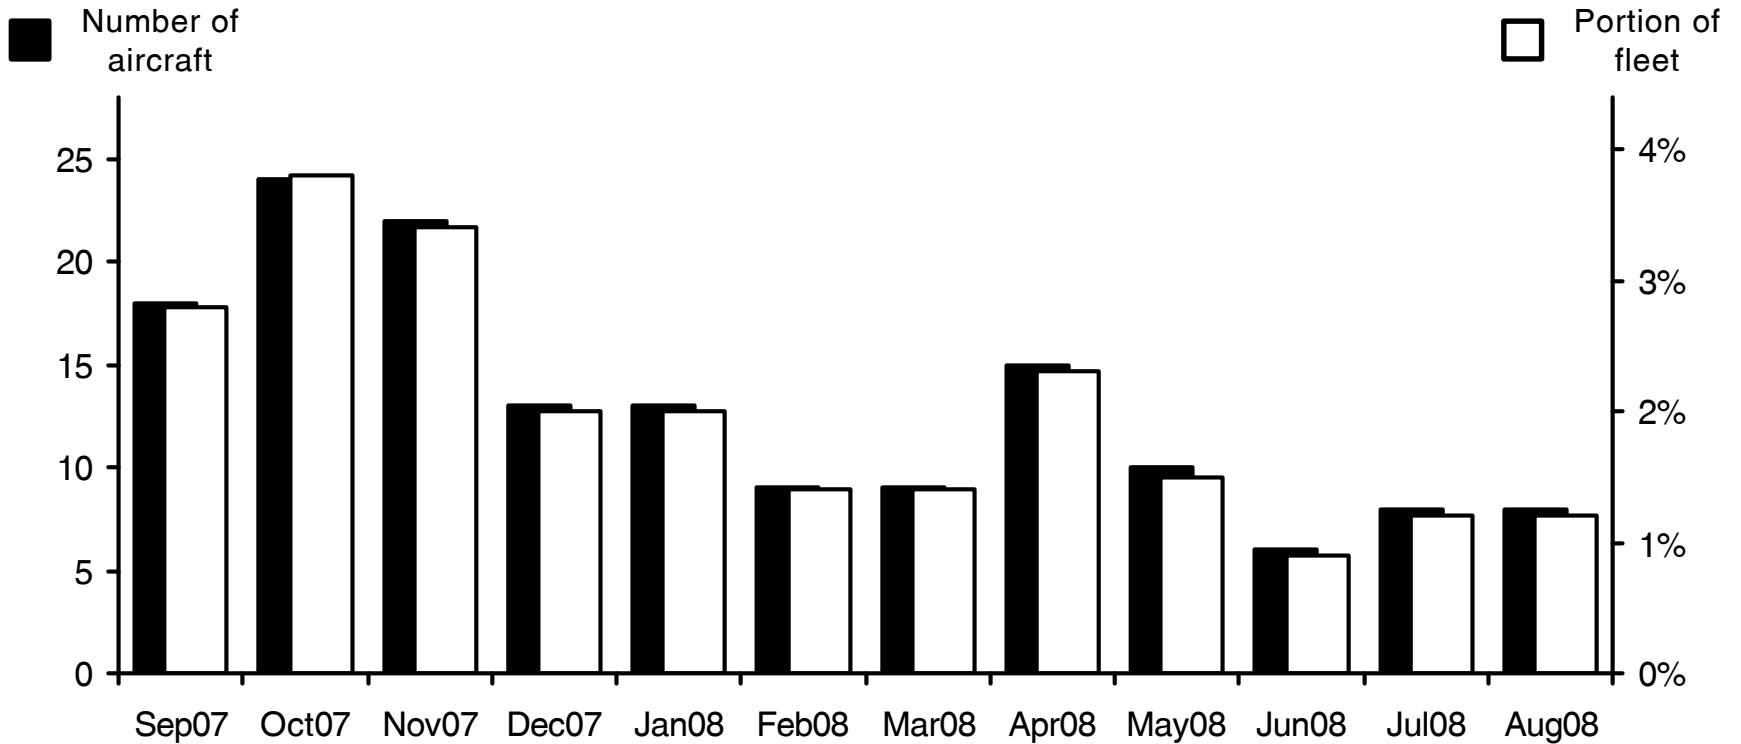

WORLDWIDE COMMERCIAL TRANSPORT AIRCRAFT AVAILABILITY

ATR 42 / 72 Aircraft Availability

Aircraft available (Sep07-Aug08)

18 24 22 13 13 9 9 15 10 6 8 8

Source: Airfax®