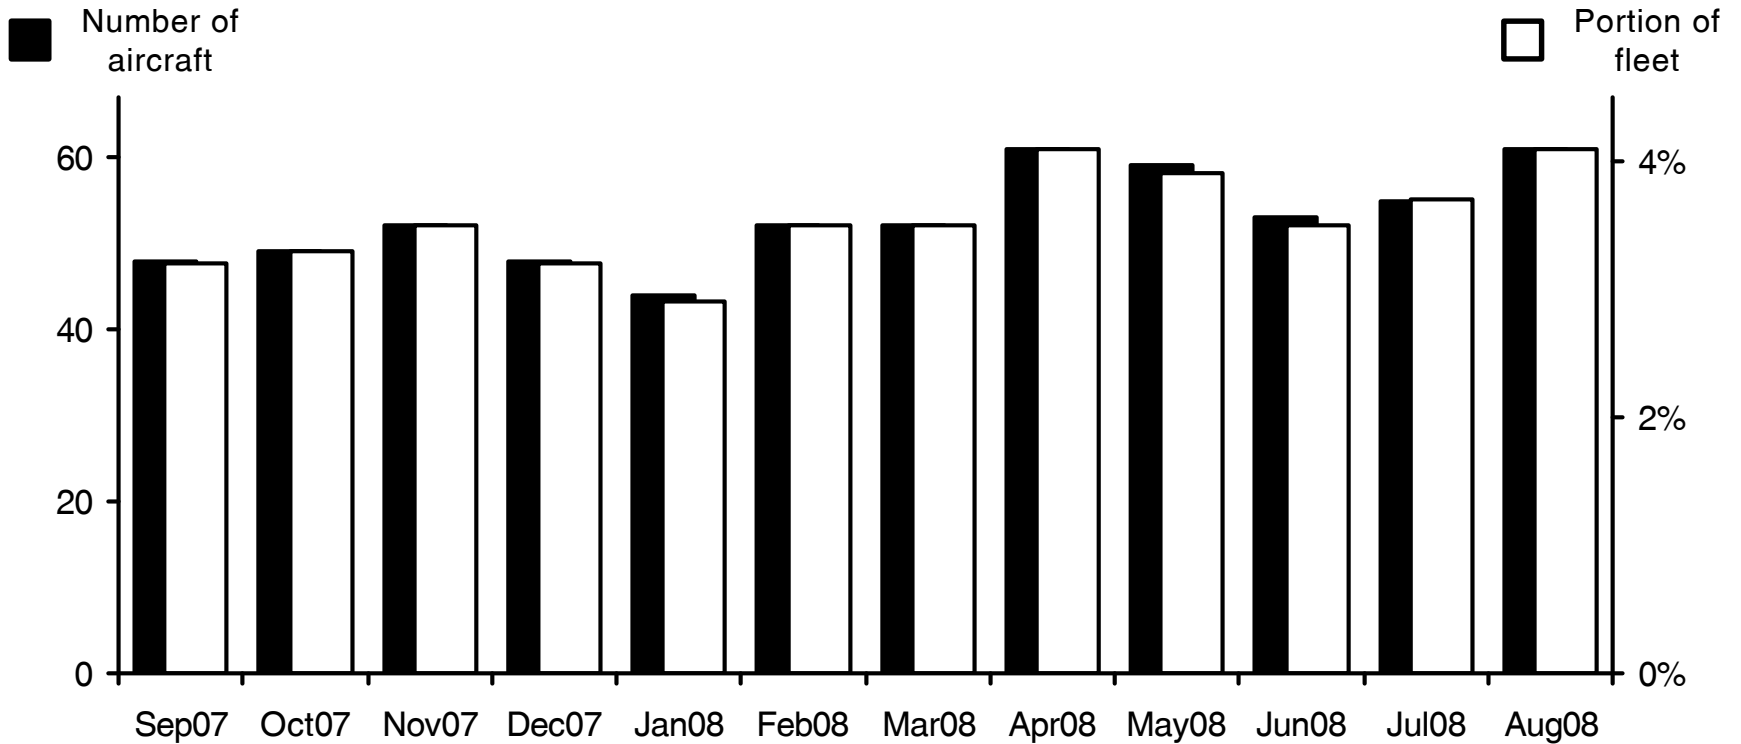

WORLDWIDE COMMERCIAL TRANSPORT AIRCRAFT AVAILABILITY

Boeing B727 Aircraft Availability

Aircraft available (Sep07-Aug08)

48 49 52 48 44 52 52 61 59 53 55 61

Source: Airfax®