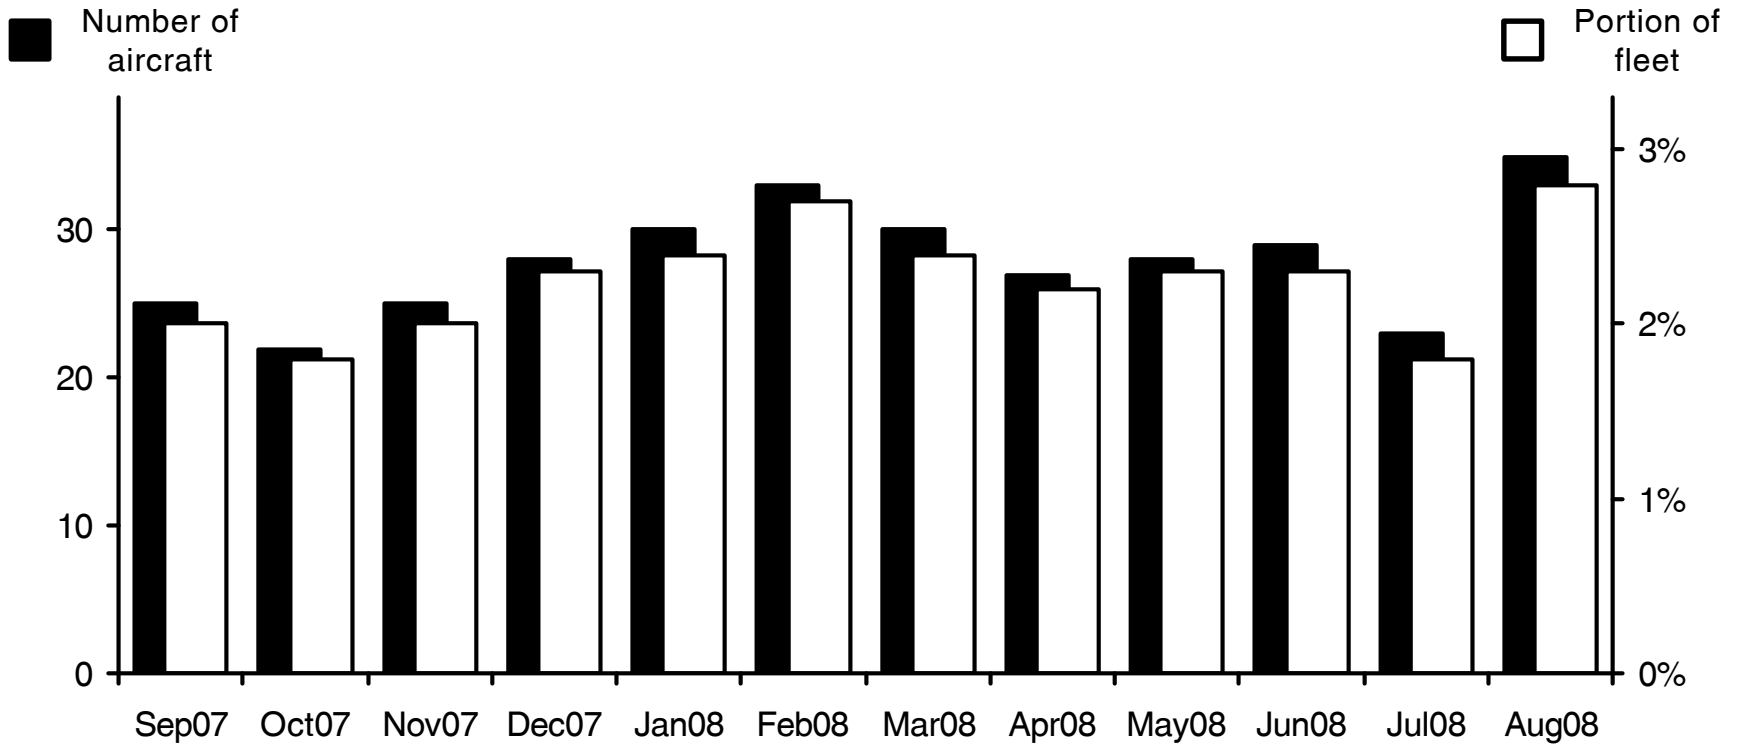

WORLDWIDE COMMERCIAL TRANSPORT AIRCRAFT AVAILABILITY

Boeing B747 Aircraft Availability

Aircraft available (Sep07-Aug08)

25 22 25 28 30 33 30 27 28 29 23 35

Source: Airfax®