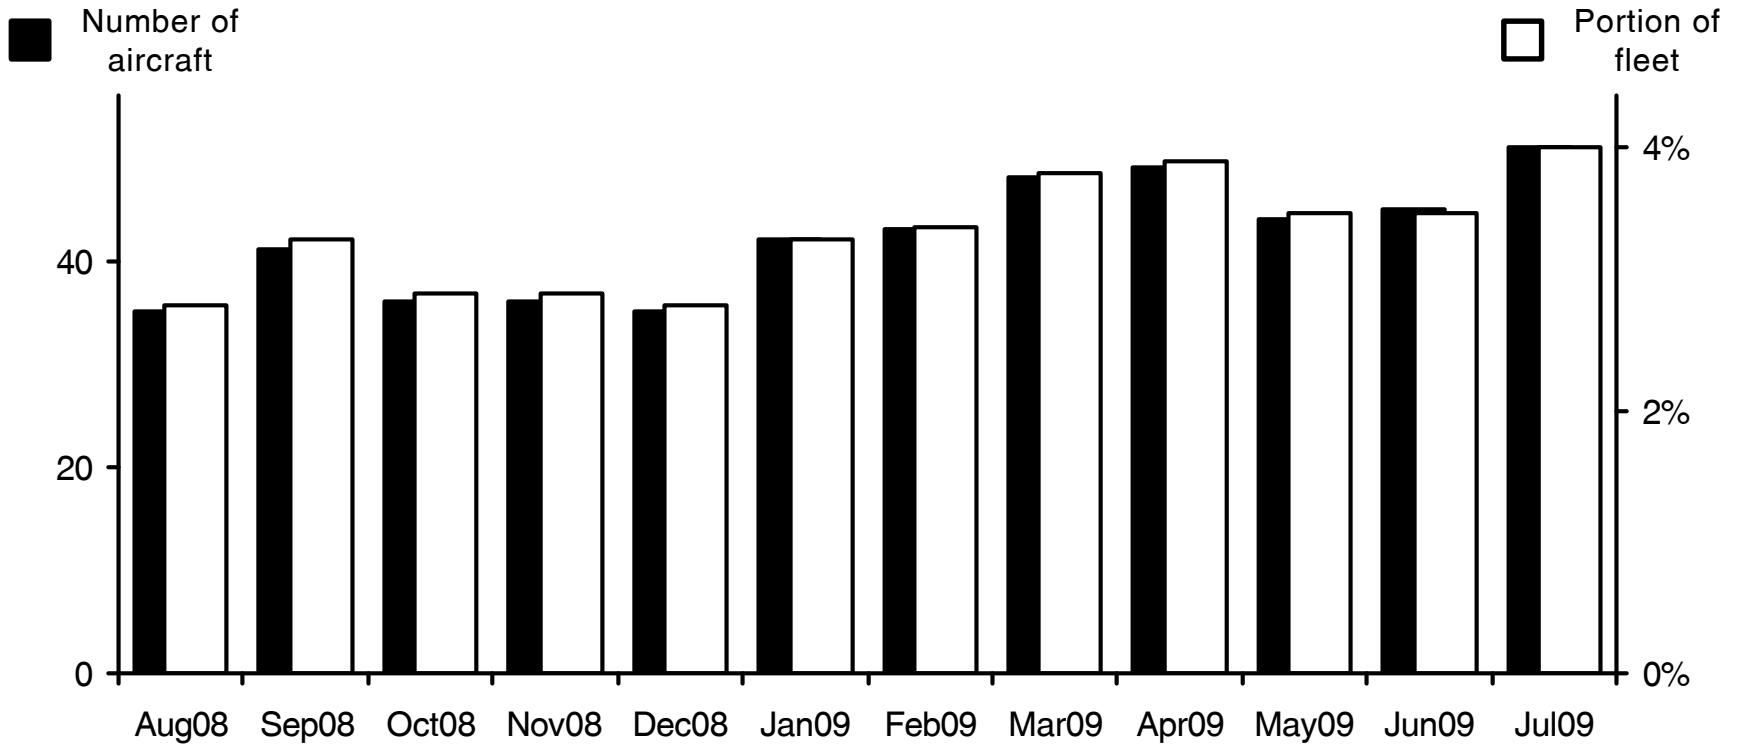

WORLDWIDE COMMERCIAL TRANSPORT AIRCRAFT AVAILABILITY

Boeing B747 Aircraft Availability

Aircraft available (Aug08-Jul09)

35 41 36 36 35 42 43 48 49 44 45 51

Source: Airfax®