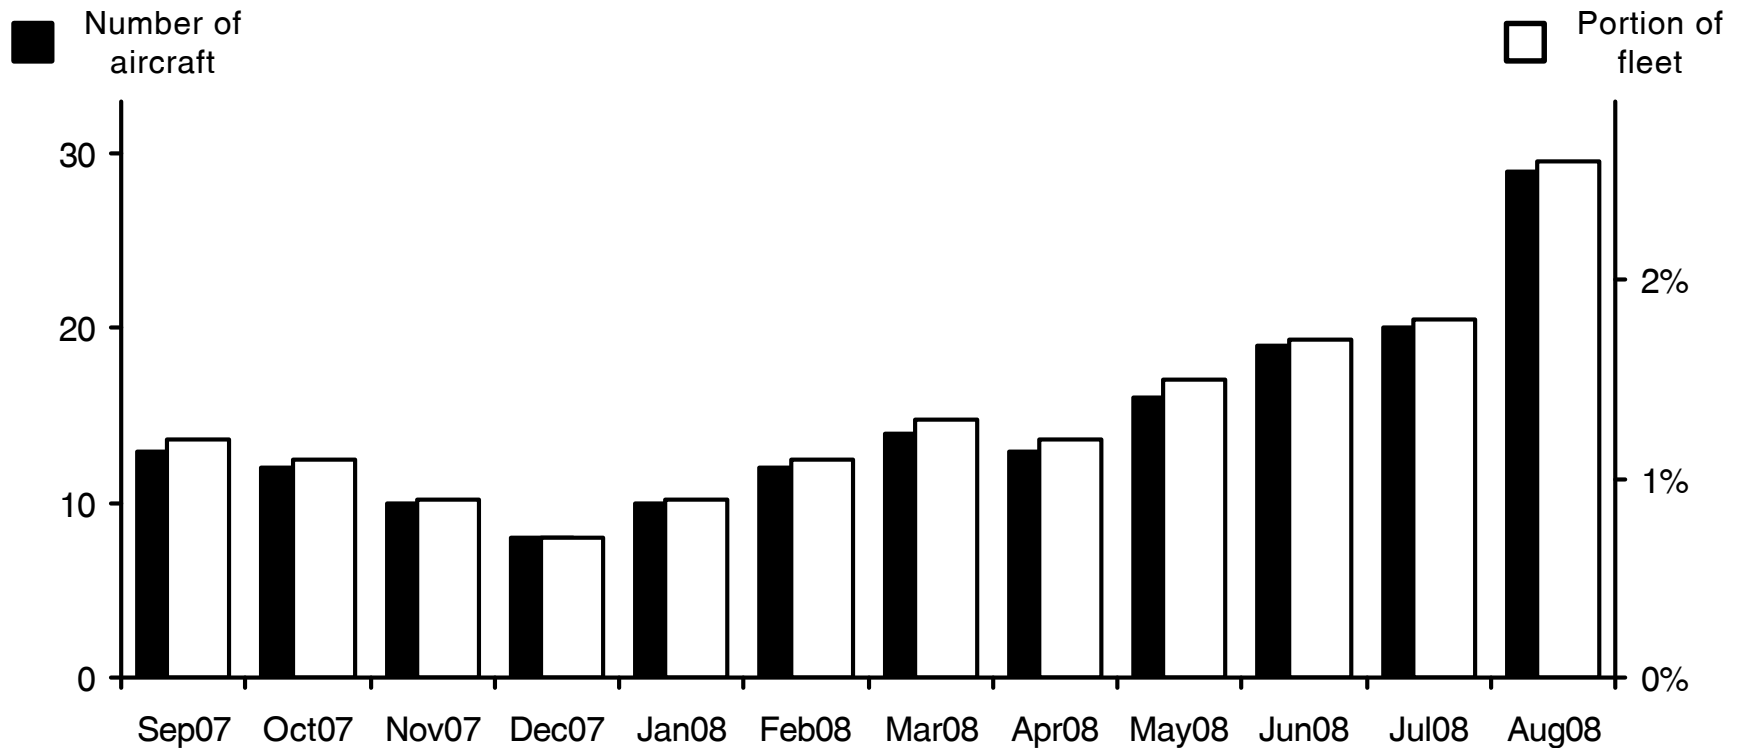

WORLDWIDE COMMERCIAL TRANSPORT AIRCRAFT AVAILABILITY

Boeing B757 Aircraft Availability

Aircraft available (Sep07-Aug08)

13 12 10 8 10 12 14 13 16 19 20 29

Source: Airfax®