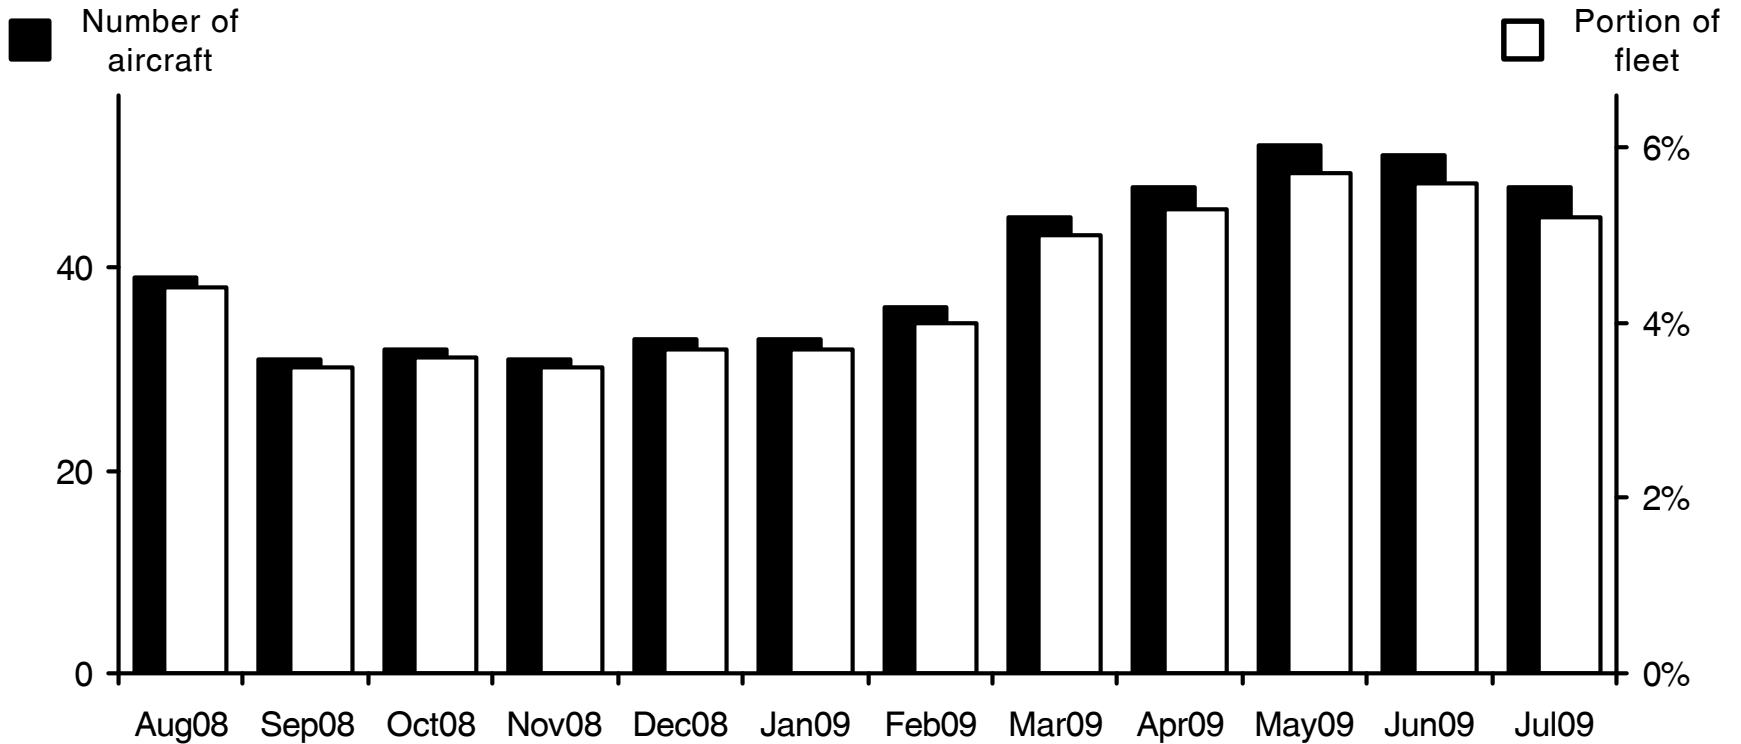

WORLDWIDE COMMERCIAL TRANSPORT AIRCRAFT AVAILABILITY

Boeing B767 Aircraft Availability

Aircraft available (Aug08-Jul09)

39 31 32 31 33 33 36 45 48 52 51 48

Source: Airfax®