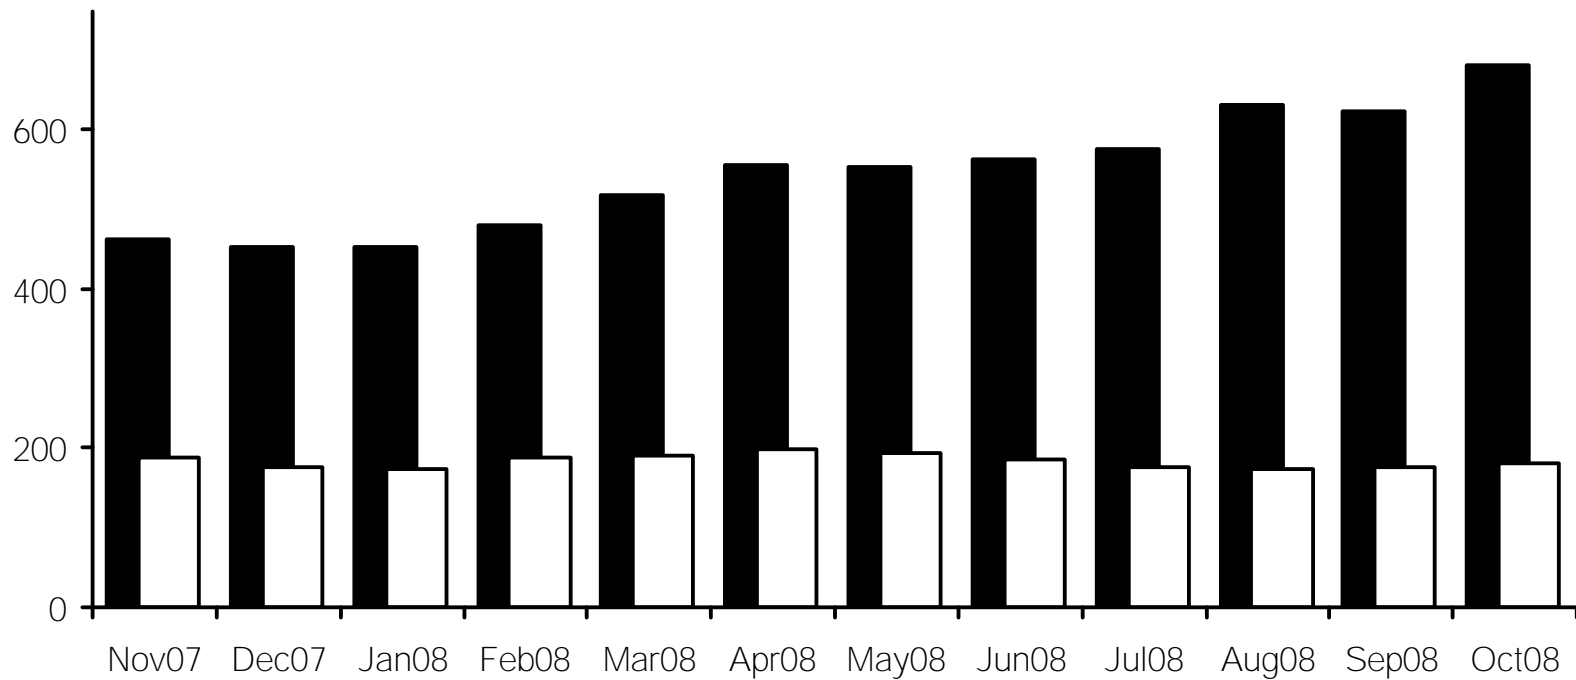

WORLDWIDE COMMERCIAL TRANSPORT AIRCRAFT AVAILABILITY

- Jet aircraft
- Turboprop aircraft

Total Aircraft Available: 860

Aircraft available (Nov07-Oct08)

Jet:	462	451	452	479	517	554	553	562	574	631	622	680
Turboprop:	189	175	173	189	190	199	194	186	176	173	176	180
Total:	651	626	625	668	707	753	747	748	750	804	798	860