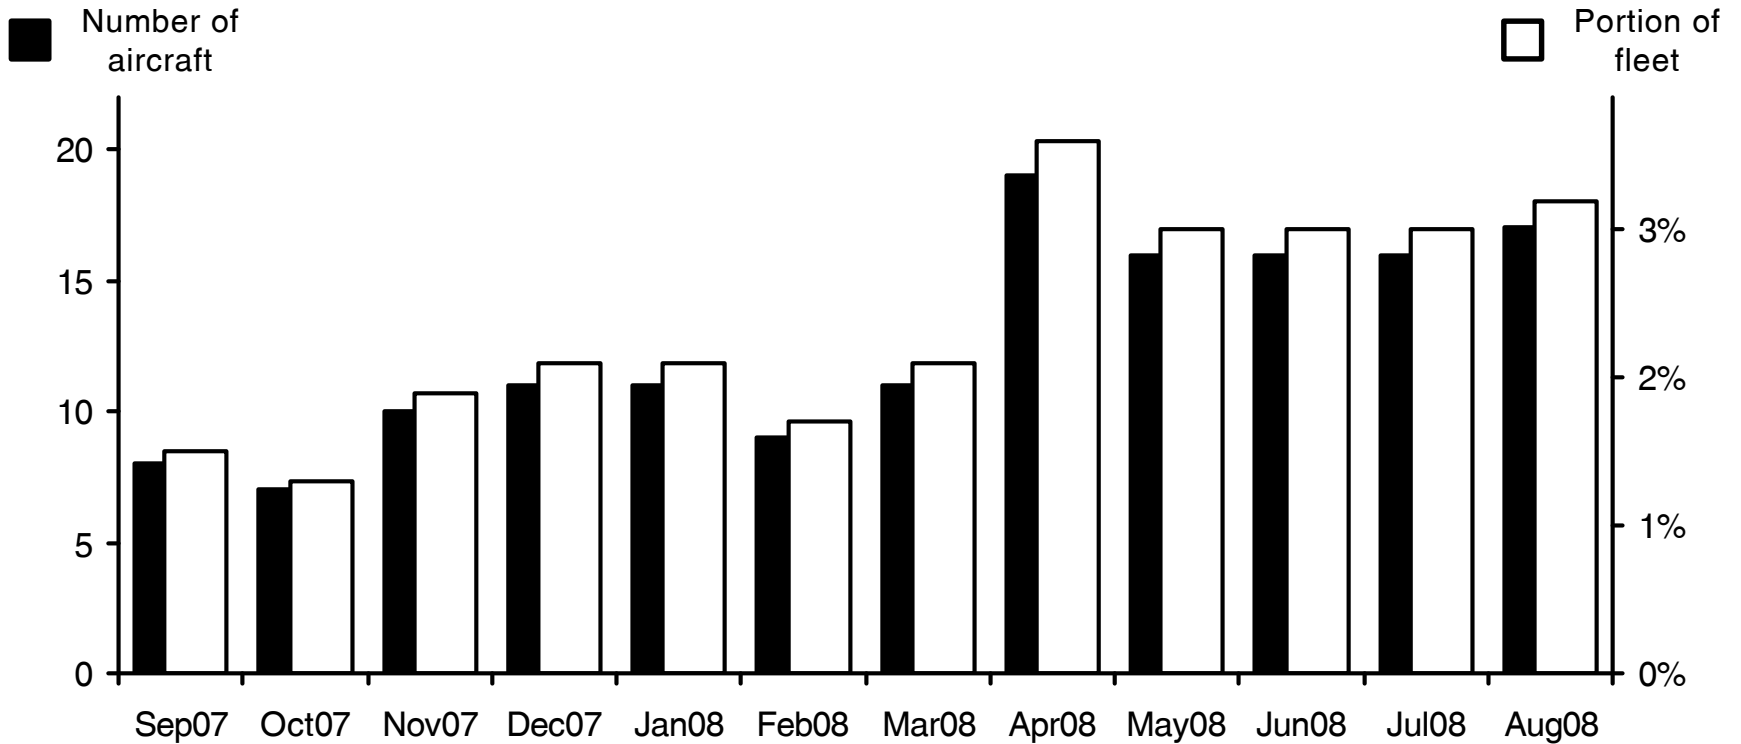

WORLDWIDE COMMERCIAL TRANSPORT AIRCRAFT AVAILABILITY

McDonnell Douglas DC-10 / MD11 Aircraft Availability

Aircraft available (Sep07-Aug08)

8 7 10 11 11 9 11 19 16 16 16 17

Source: **Airfax**[®]