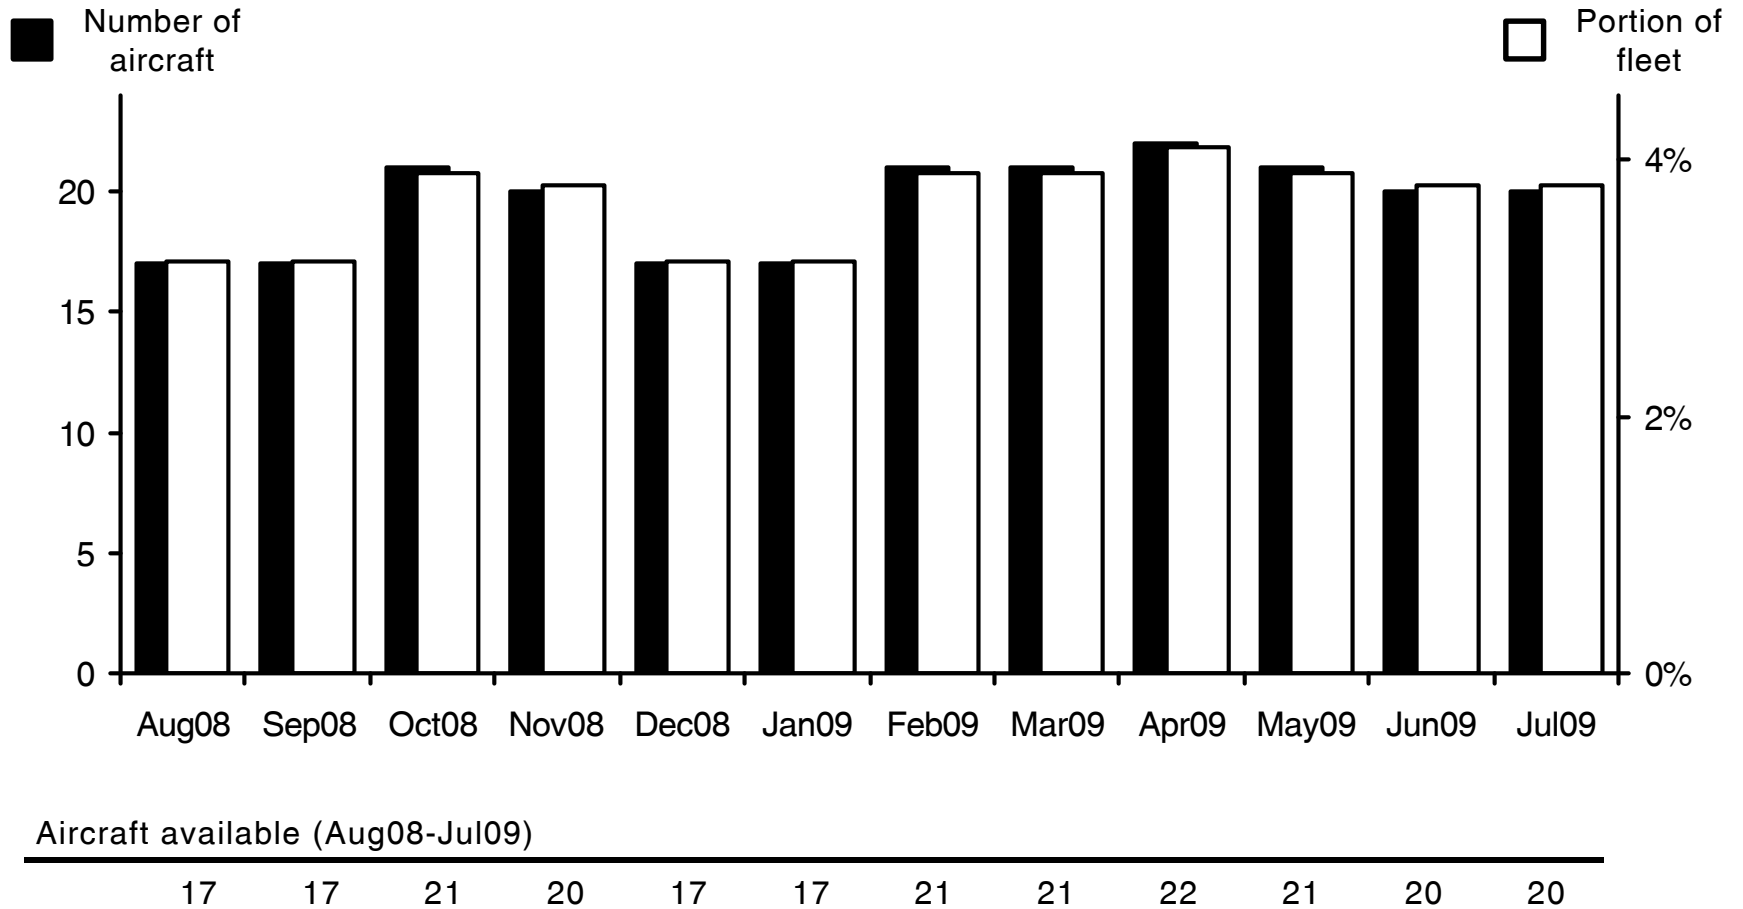

WORLDWIDE COMMERCIAL TRANSPORT AIRCRAFT AVAILABILITY

McDonnell Douglas DC-10 / MD11 Aircraft Availability

Source: Airfax®