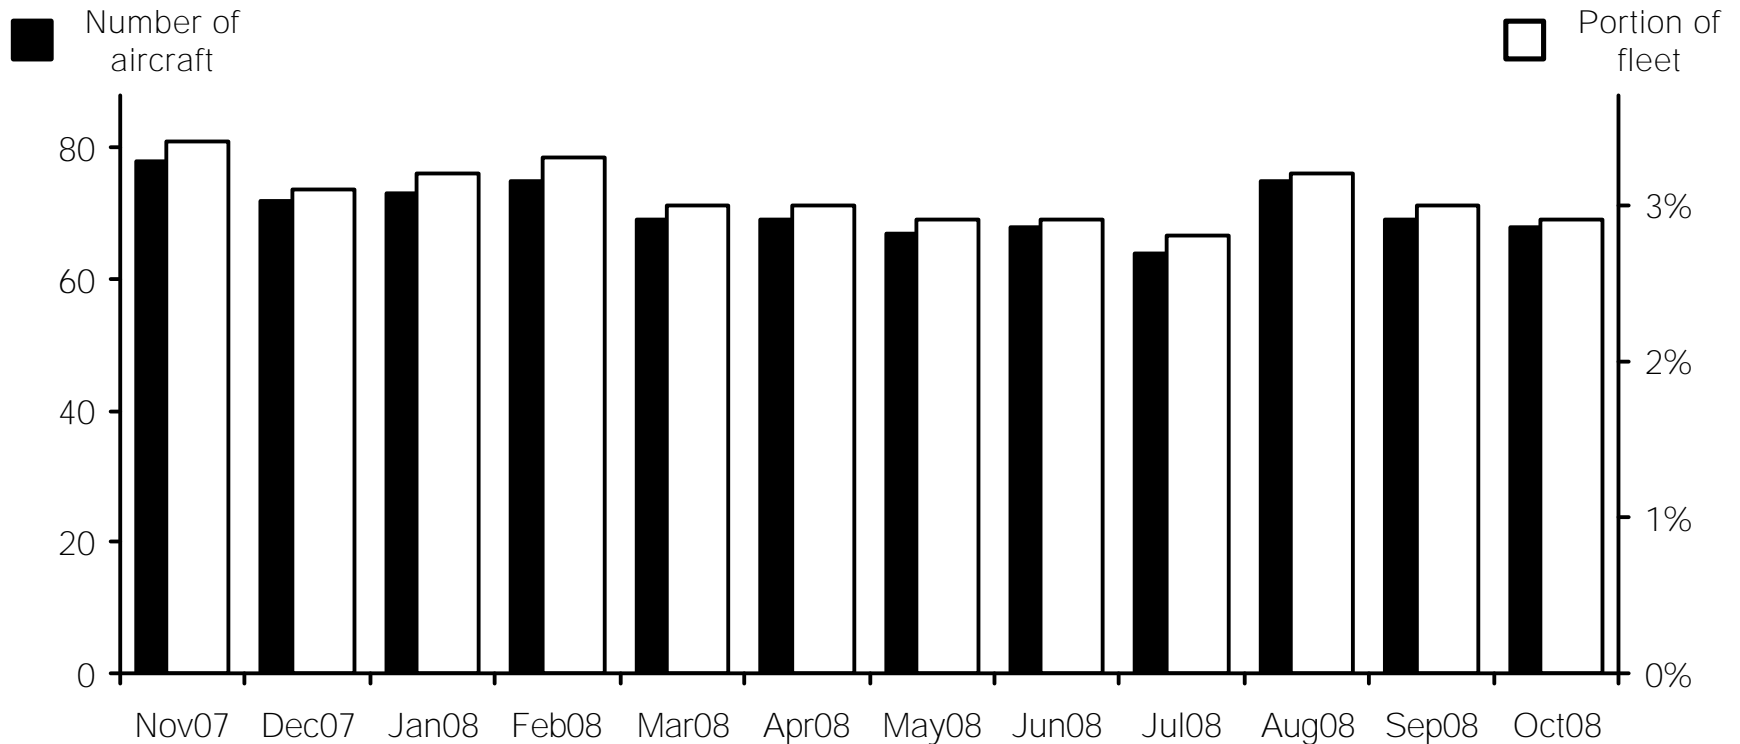

WORLDWIDE COMMERCIAL TRANSPORT AIRCRAFT AVAILABILITY

McDonnell Douglas DC-9 / MD80 Aircraft Availability

Aircraft available (Nov07-Oct08)

78 72 73 75 69 69 67 68 64 75 69 68

Source: Airfax®