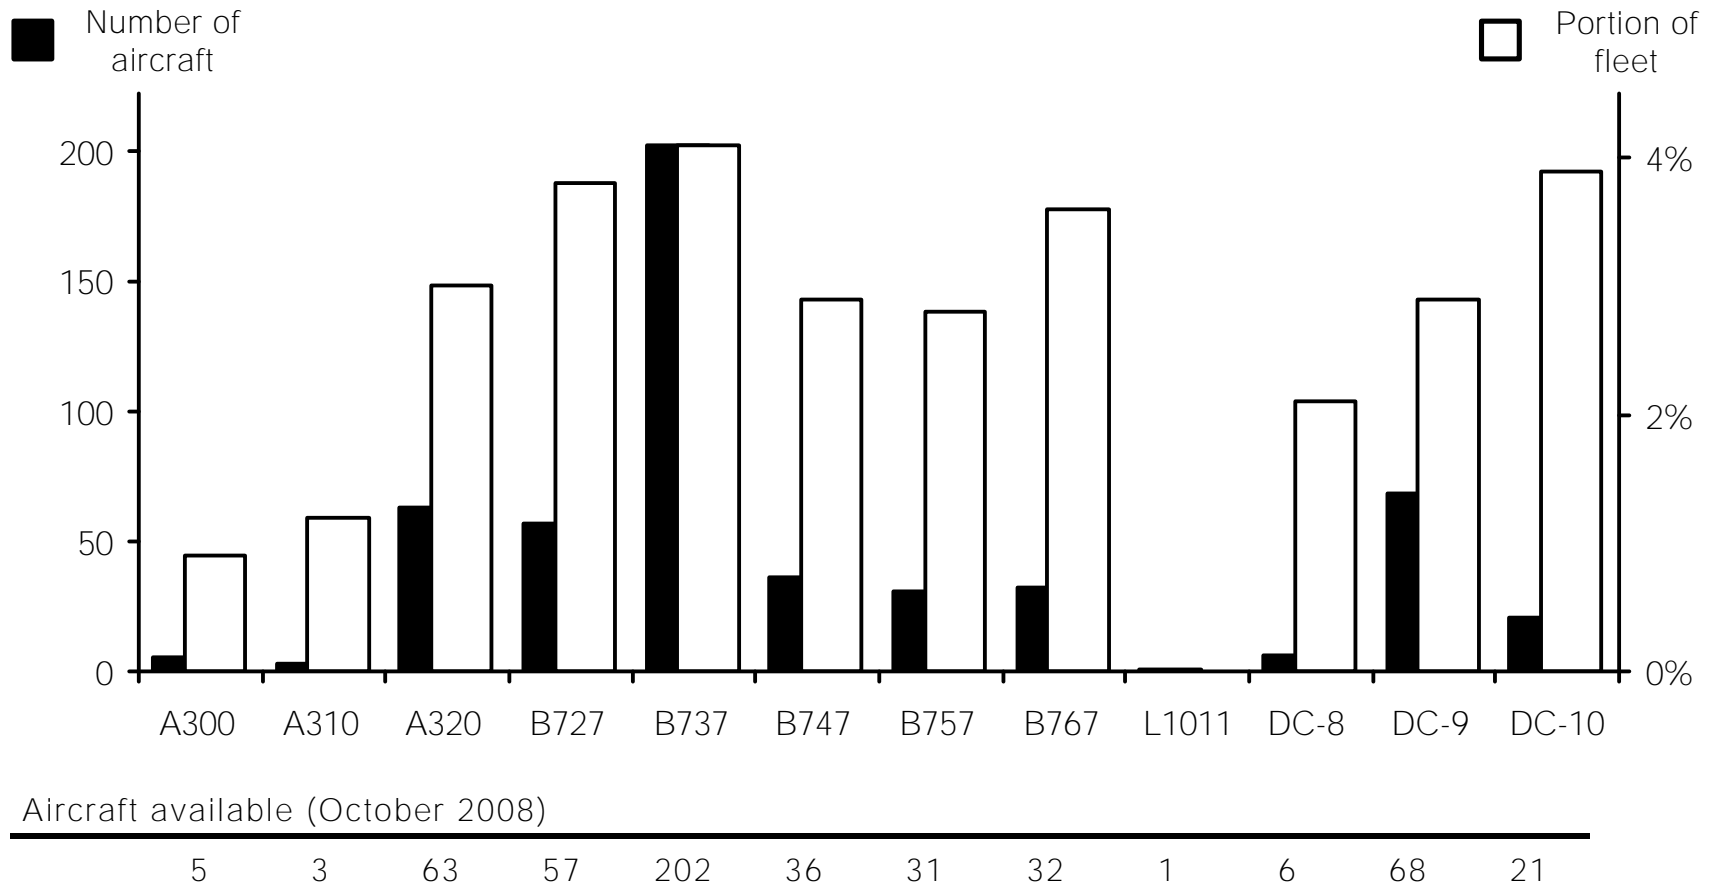

WORLDWIDE COMMERCIAL TRANSPORT AIRCRAFT AVAILABILITY

Jet Aircraft Available: 680

(including A330/340, BAC1-11, B707, B717, CRJ, ERJ, E170, F28, F70/F100 and 328Jet)

Source: **Airfax**[®]

Note: DC-9 includes MD80 aircraft, DC-10 includes MD 11 aircraft