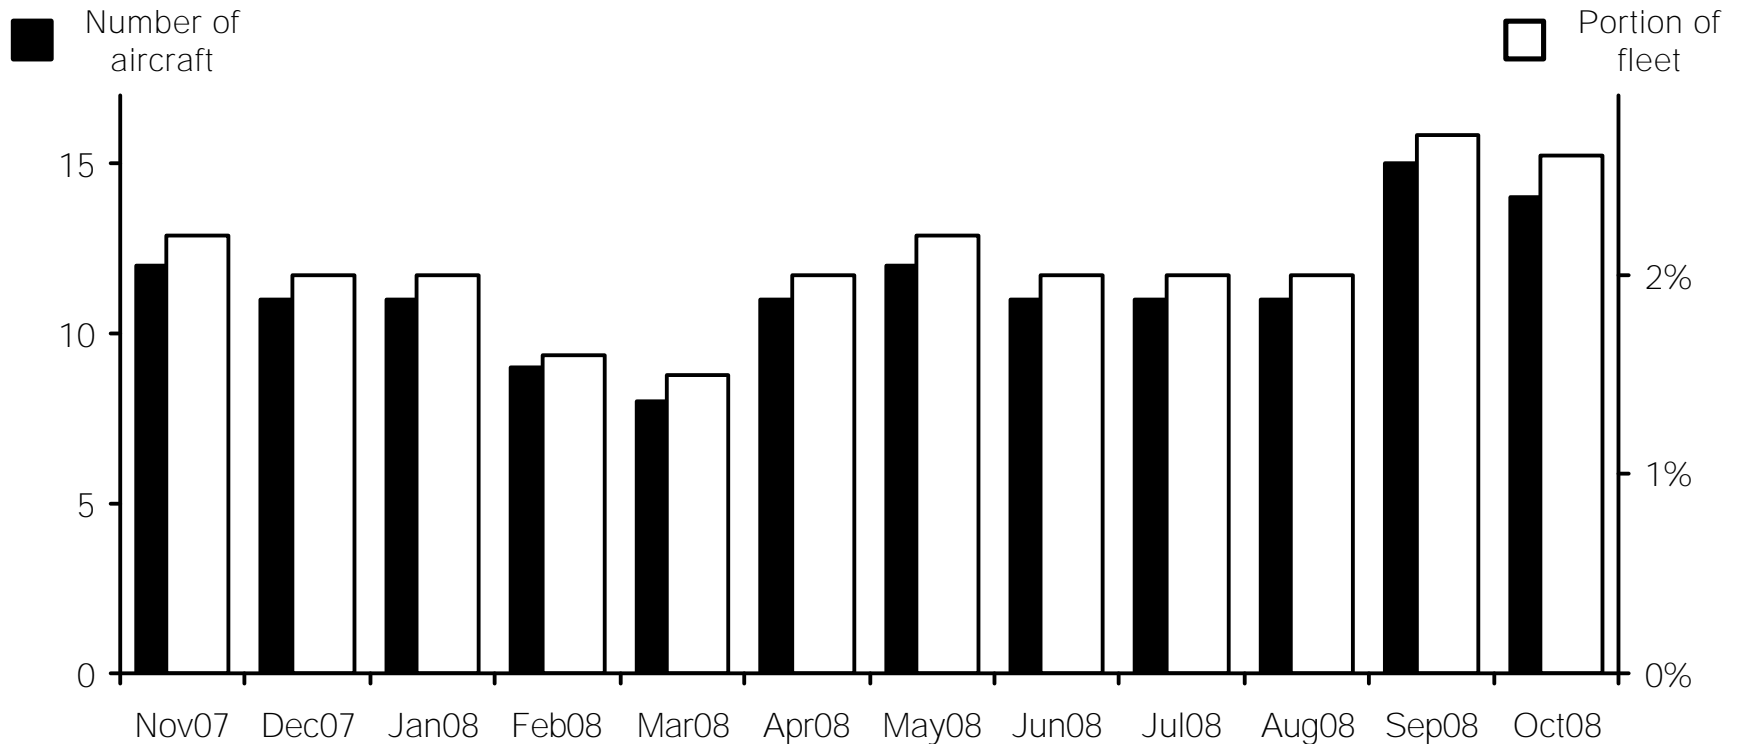

WORLDWIDE COMMERCIAL TRANSPORT AIRCRAFT AVAILABILITY

Fairchild Metro / Merlin IV Aircraft Availability

Aircraft available (Nov07-Oct08)

12 11 11 9 8 11 12 11 11 11 15 14