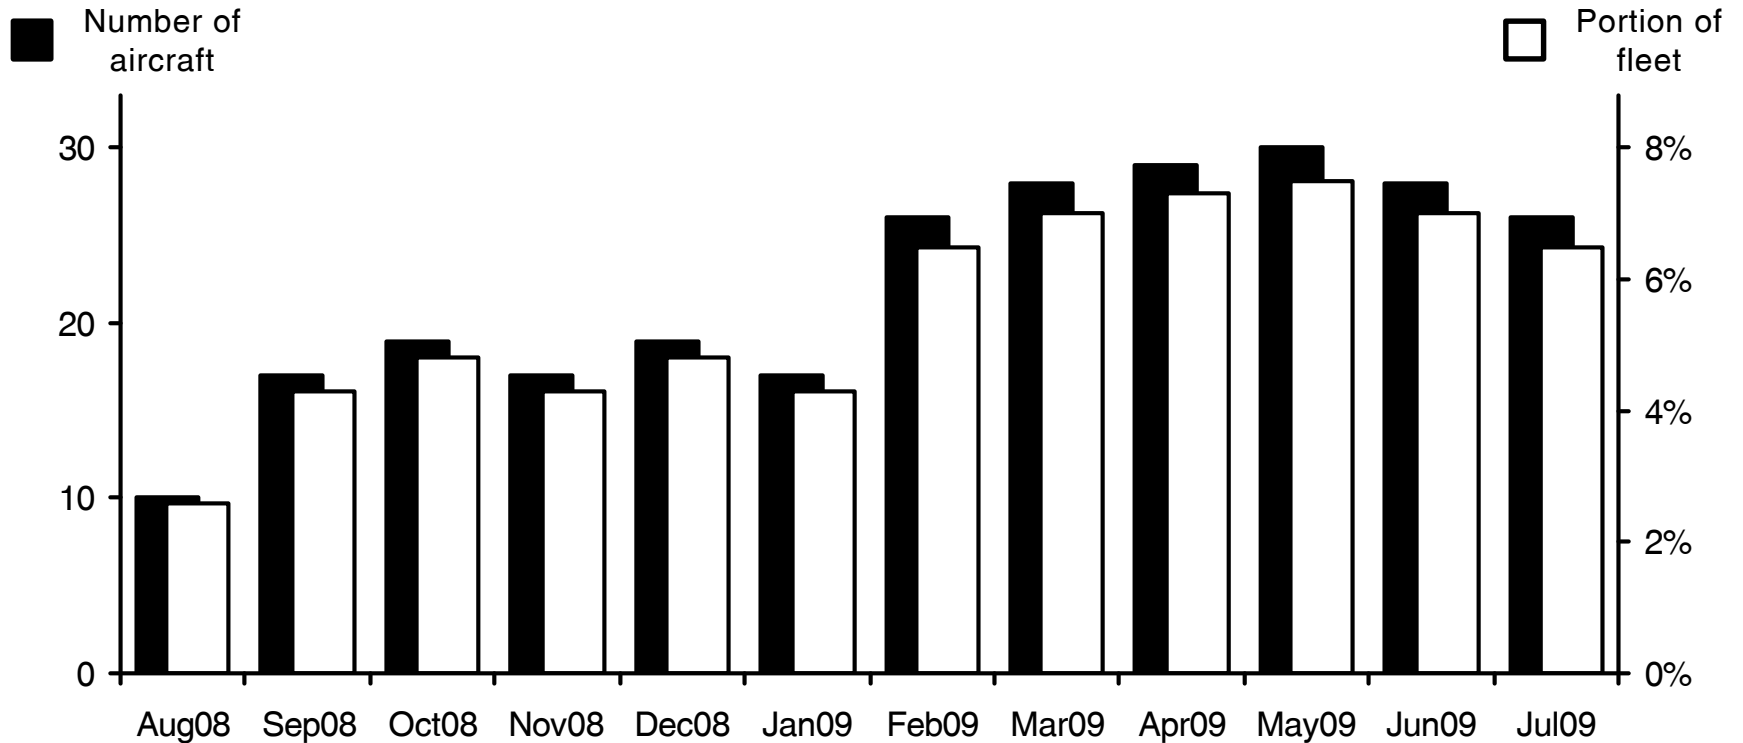

WORLDWIDE COMMERCIAL TRANSPORT AIRCRAFT AVAILABILITY

Embraer EMB-120 Brasilia Aircraft Availability

Aircraft available (Aug08-Jul09)

10 17 19 17 19 17 26 28 29 30 28 26

Source: Airfax®