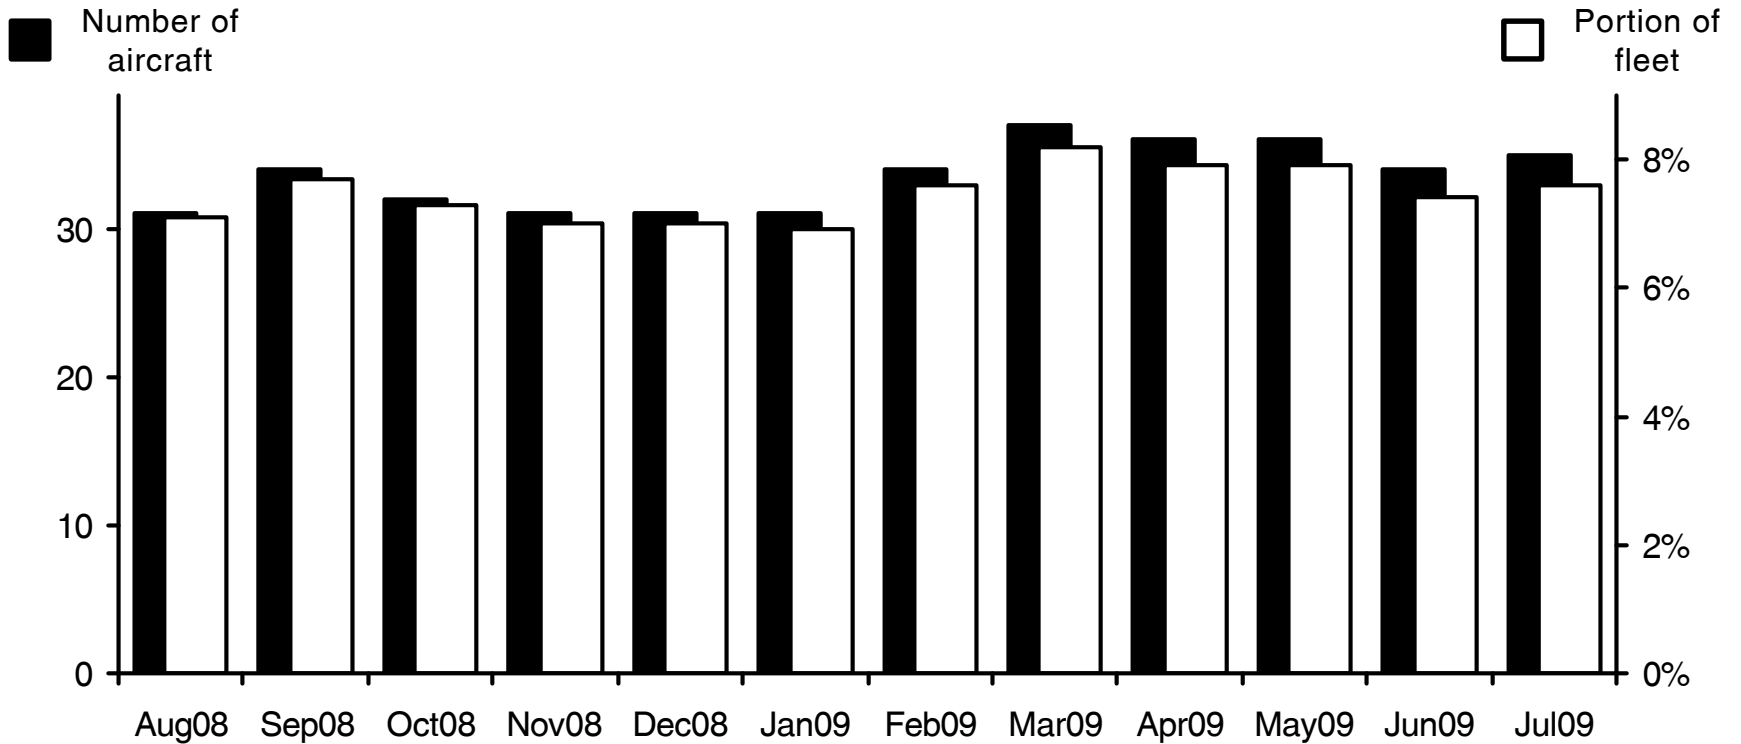

WORLDWIDE COMMERCIAL TRANSPORT AIRCRAFT AVAILABILITY

BAe 146/RJ Aircraft Availability

Aircraft available (Aug08-Jul09)

31 34 32 31 31 31 34 37 36 36 34 35

Source: **Airfax**[®]