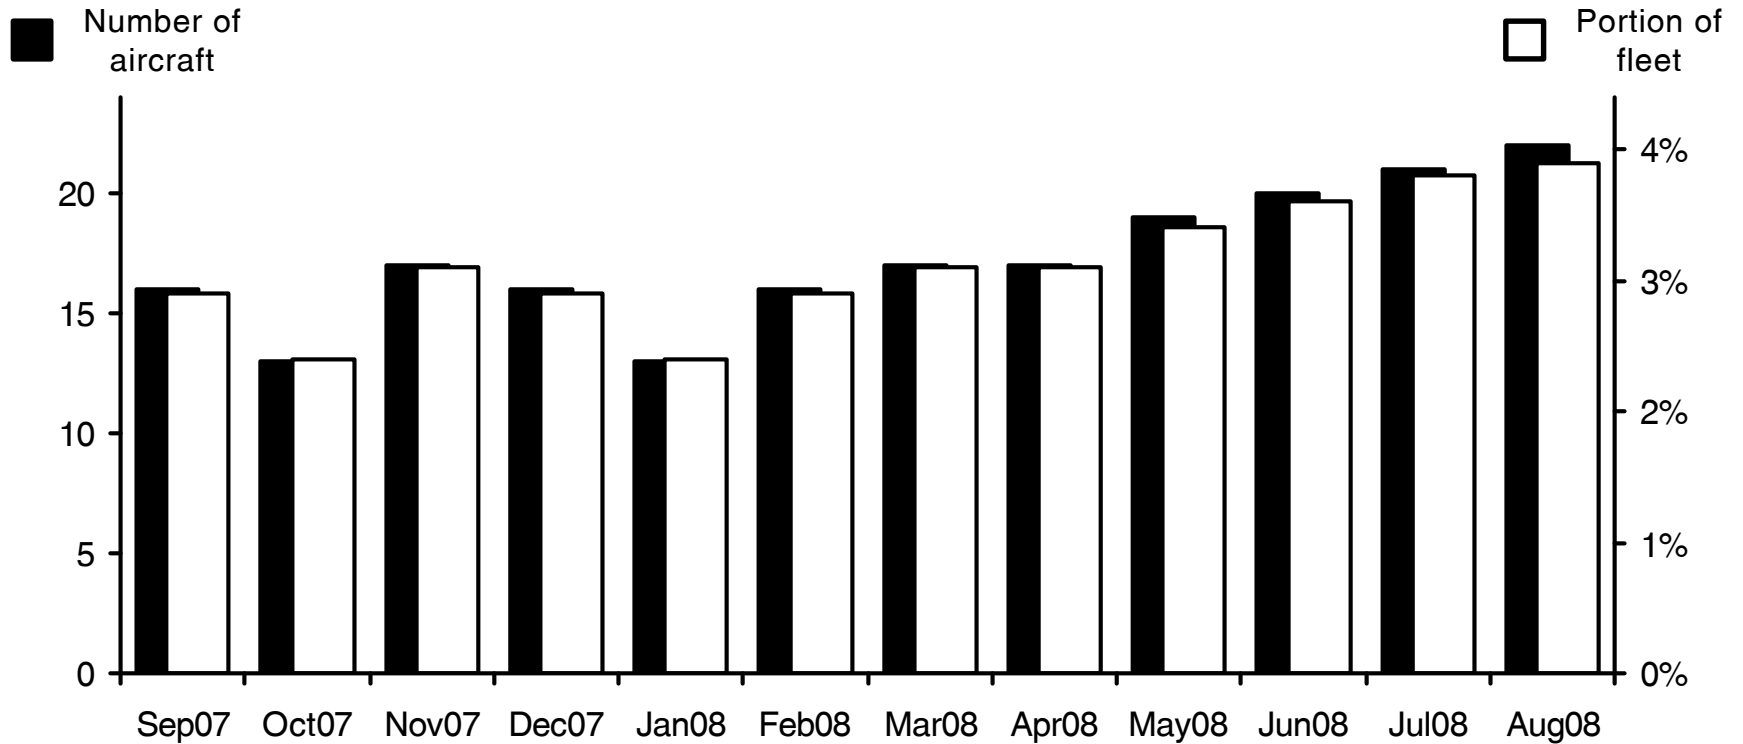

## Beech 1900 Aircraft Availability

Aircraft available (Sep07-Aug08)

16 13 17 16 13 16 17 17 19 20 21 22

Source: Airfax®