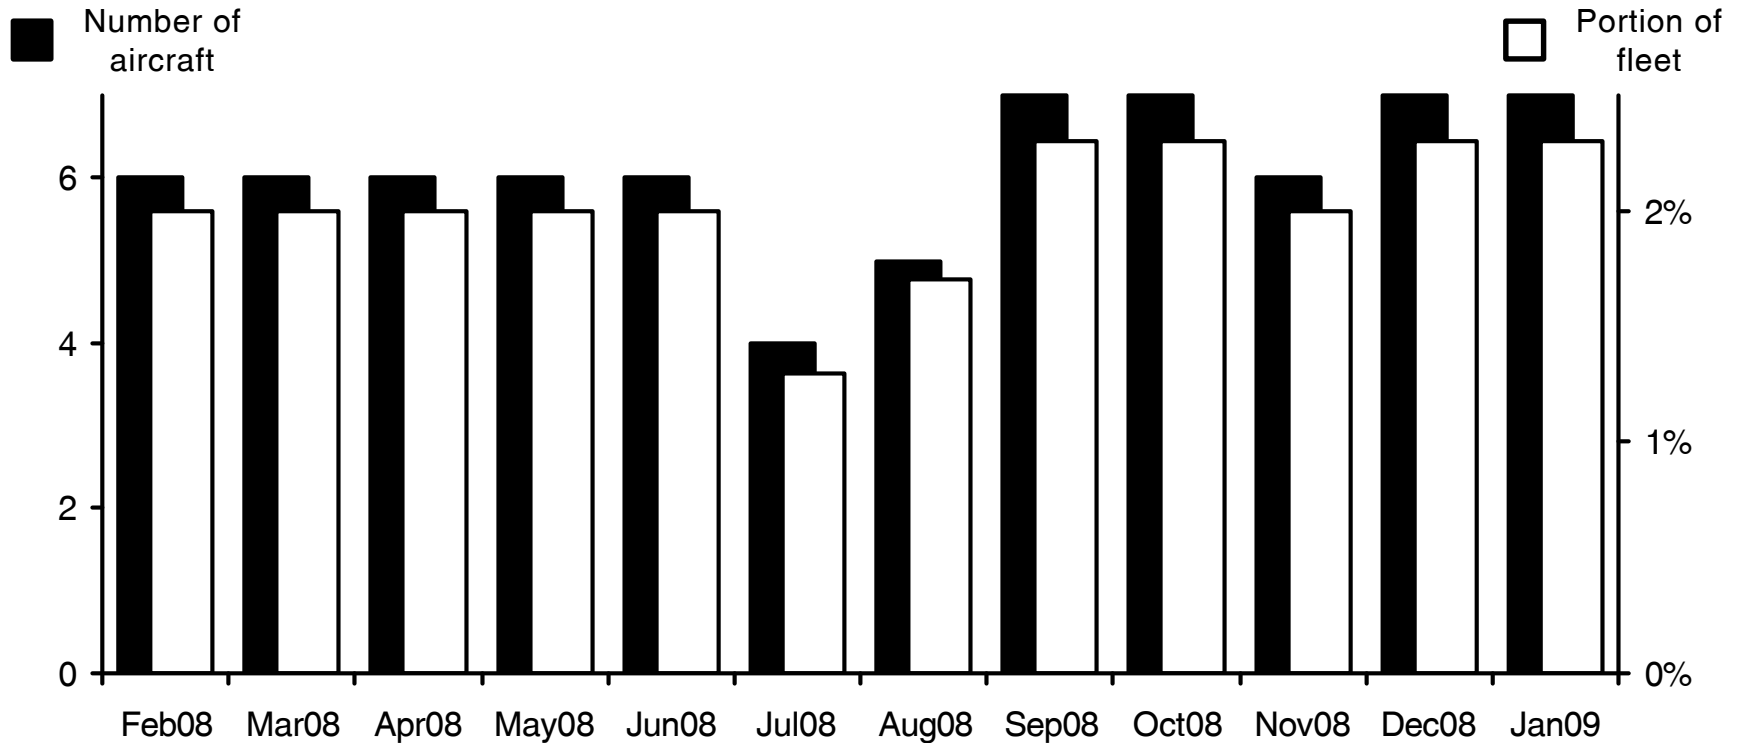

WORLDWIDE COMMERCIAL TRANSPORT AIRCRAFT AVAILABILITY

Shorts SC7 / SD330 / SD360 Aircraft Availability

Aircraft available (Feb08-Jan09)

6 6 6 6 6 4 5 7 7 6 7 7

Source: Airfax®