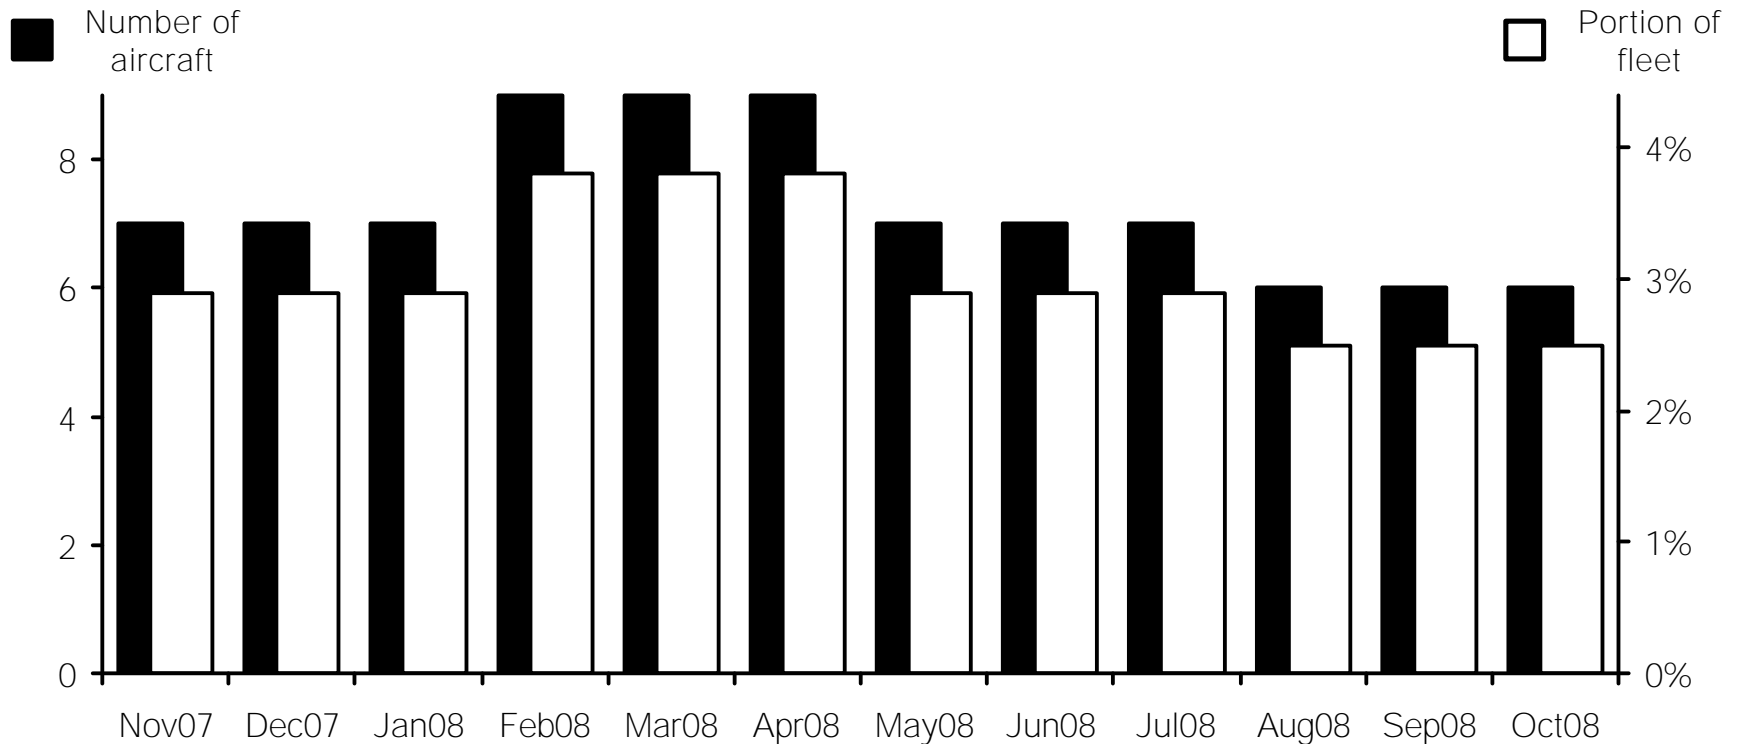

WORLDWIDE COMMERCIAL TRANSPORT AIRCRAFT AVAILABILITY

BAe 748 / ATP Aircraft Availability

Aircraft available (Nov07-Oct08)

7 7 7 9 9 9 7 7 7 6 6 6