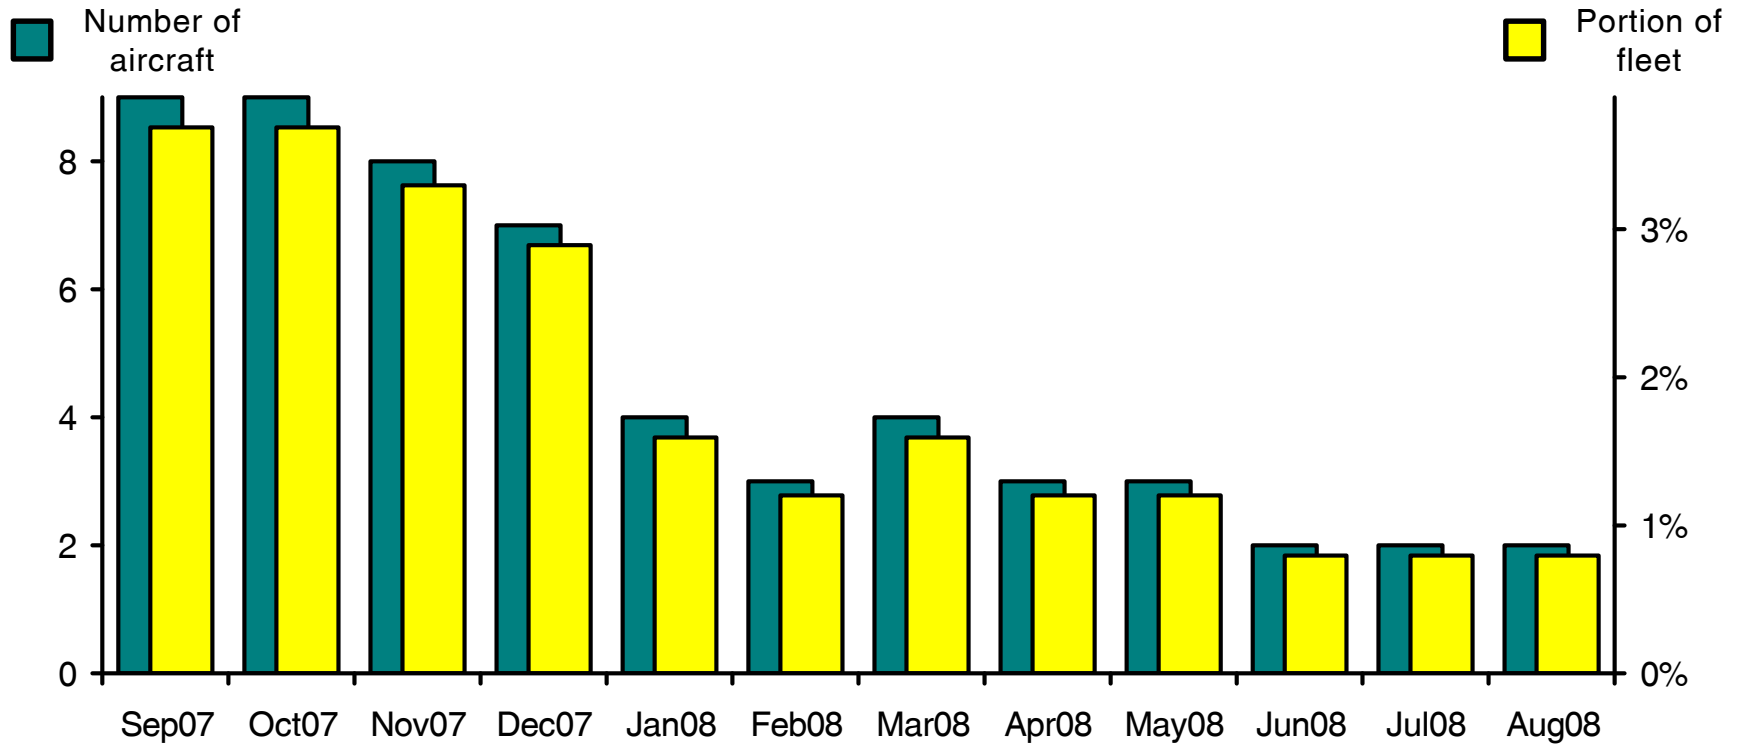

WORLDWIDE COMMERCIAL TRANSPORT AIRCRAFT AVAILABILITY

Airbus A310 Aircraft Availability

Aircraft available (Sep07-Aug08)

9 9 8 7 4 3 4 3 3 2 2 2

Source: Airfax®