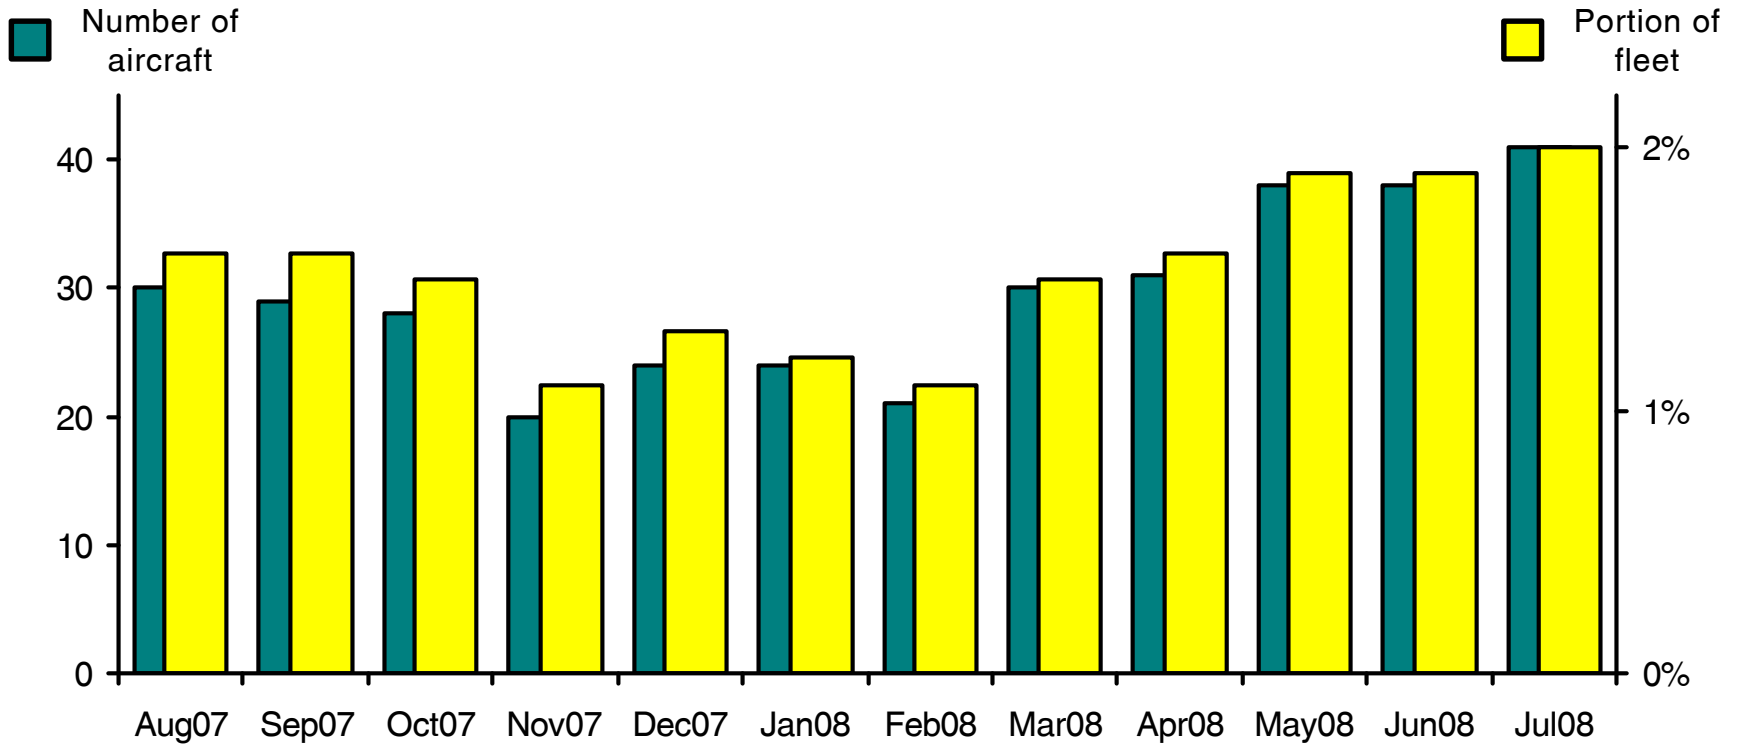

WORLDWIDE COMMERCIAL TRANSPORT AIRCRAFT AVAILABILITY

Airbus A319 / A320 / A321 Aircraft Availability

Aircraft available (Aug07-Jul08)

30 29 28 20 24 24 21 30 31 38 38 41