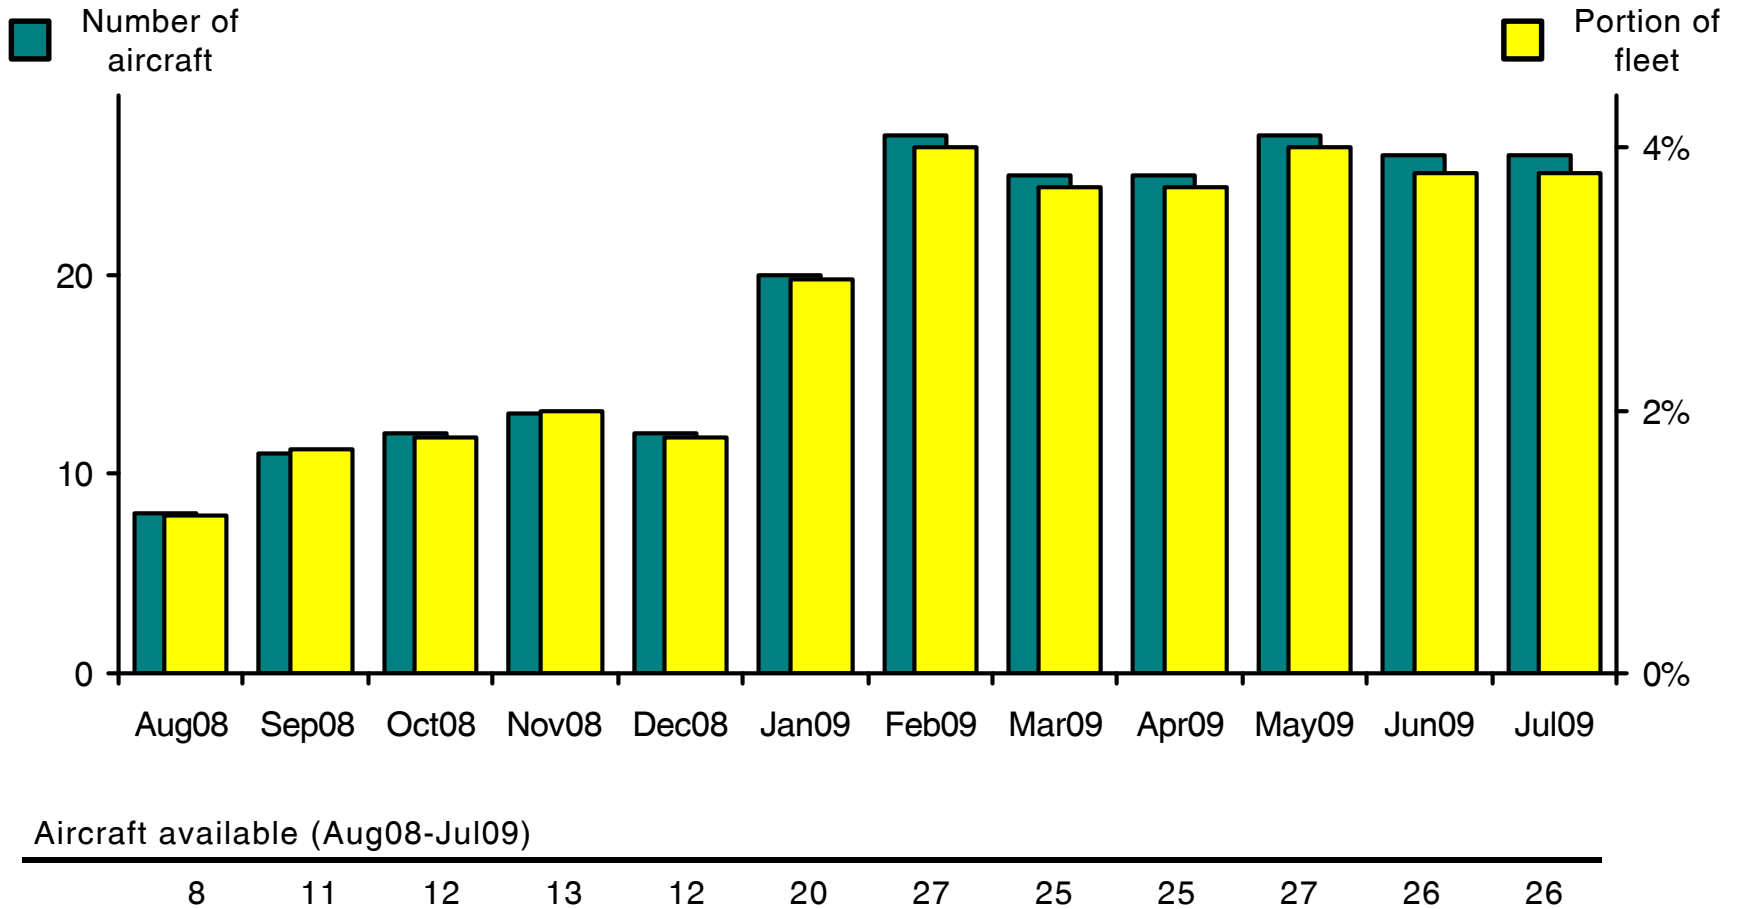

WORLDWIDE COMMERCIAL TRANSPORT AIRCRAFT AVAILABILITY

ATR 42 / 72 Aircraft Availability

Source: Airfax®