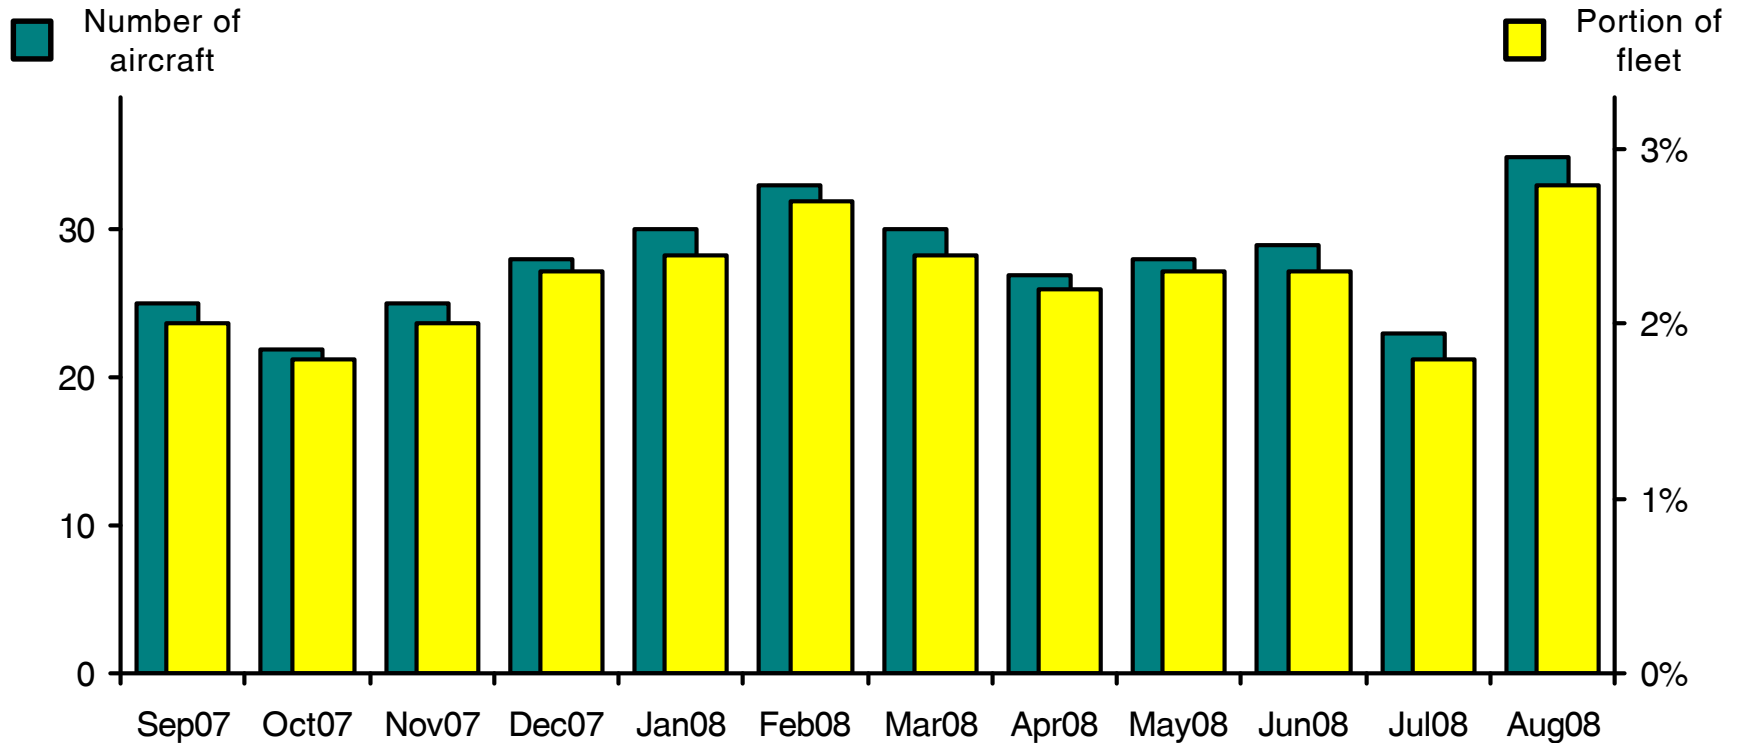

WORLDWIDE COMMERCIAL TRANSPORT AIRCRAFT AVAILABILITY

Boeing B747 Aircraft Availability

Aircraft available (Sep07-Aug08)

25 22 25 28 30 33 30 27 28 29 23 35

Source: Airfax®