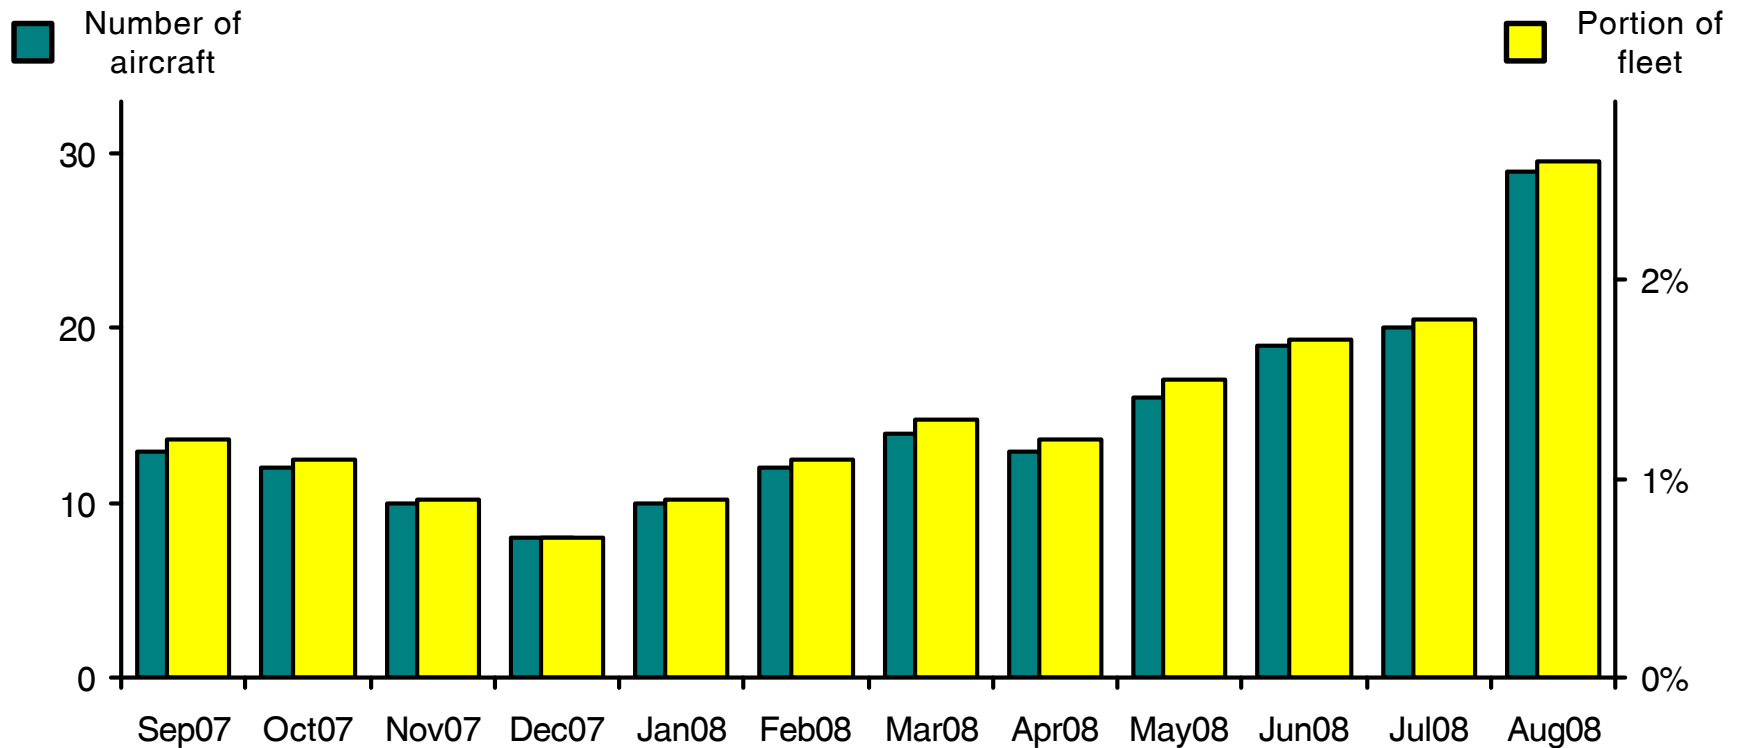

# WORLDWIDE COMMERCIAL TRANSPORT AIRCRAFT AVAILABILITY

## Boeing B757 Aircraft Availability

Aircraft available (Sep07-Aug08)

13 12 10 8 10 12 14 13 16 19 20 29

Source: Airfax®