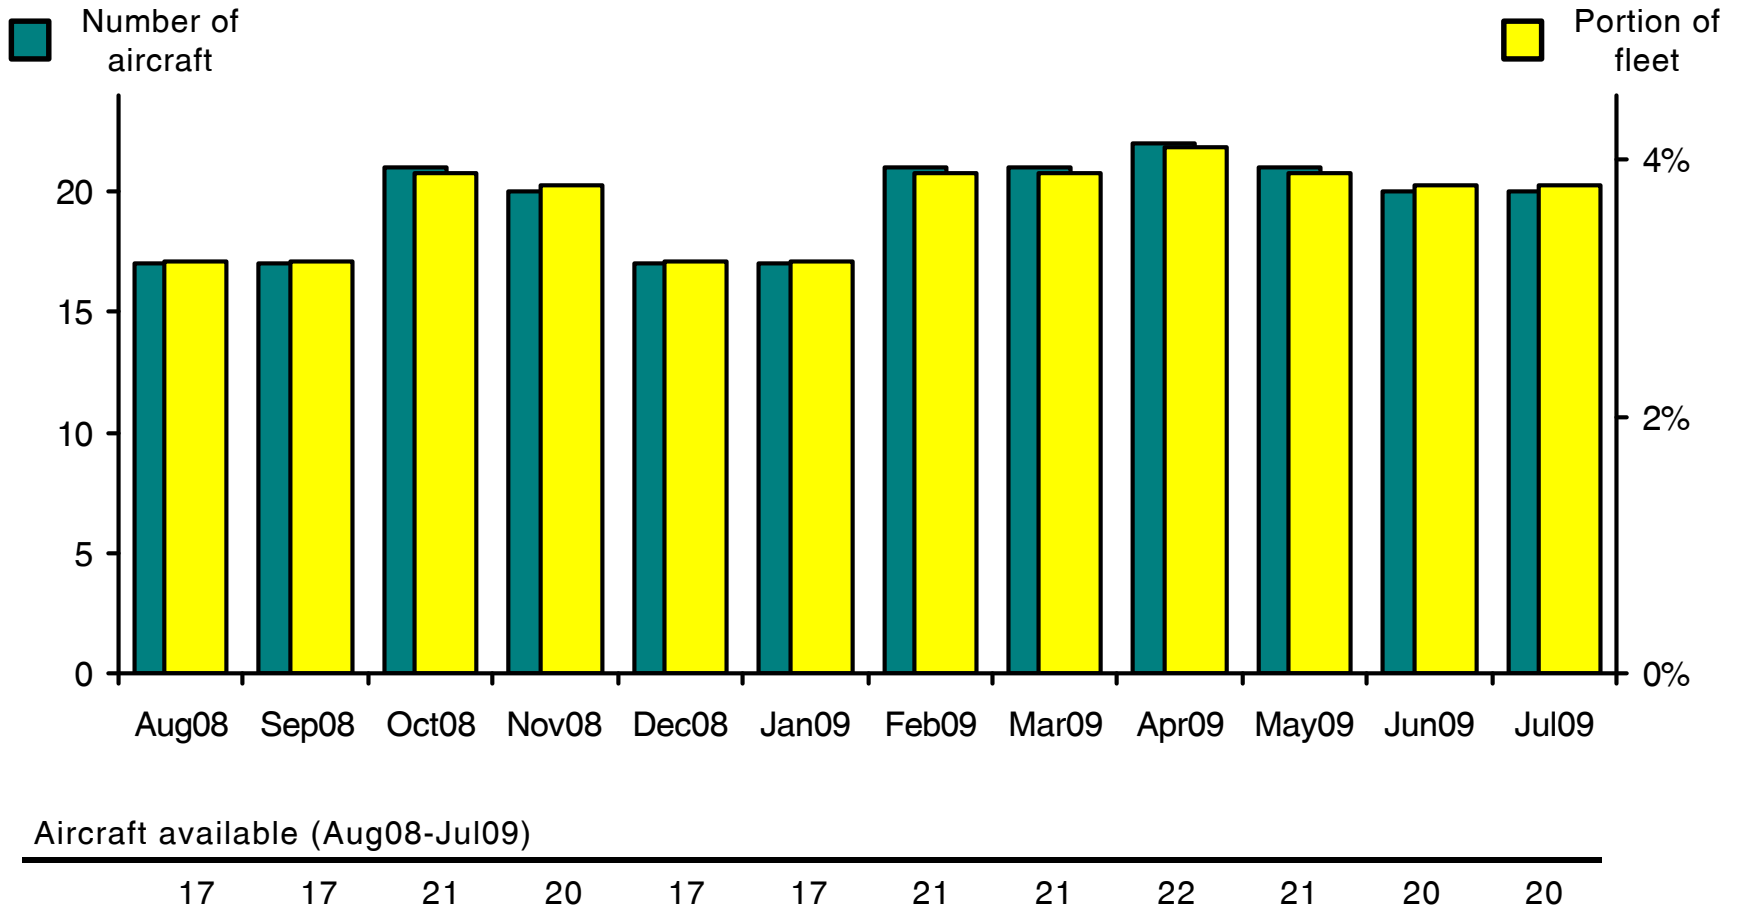

WORLDWIDE COMMERCIAL TRANSPORT AIRCRAFT AVAILABILITY

McDonnell Douglas DC-10 / MD11 Aircraft Availability

Source: Airfax®